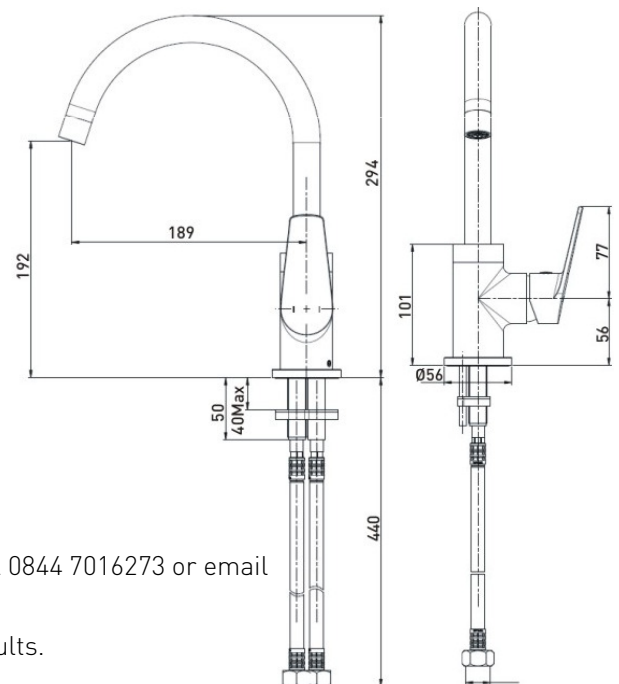

TECHNICAL DATA SHEET

RASPBERRY SINK MIXER

RASPBERRY Easyfit Kitchen Sink Mixer
Chrome Plated

Product Specification

Product Code: RSP EFSNK C
 Finish: Chrome
 Product Type: Contemporary
 Construction: Body is of brass construction and is designed to conform to BS EN 200
 Valve Type: Ceramic Cartridge
 Supply: Suitable for all plumbing systems
 Inlet Connections: 1/2" BSP
 Working Pressures: Min 0.3bar, Max 8.0bar

Easyfit
FASTER. SMARTER.

Additional Information

- Unique patented technology.
- Designed with the installer in mind to ensure installation and future maintenance is made quick and easy.
- Ceramic disc cartridge for added durability and ease of use.
- Supplied with flexible connecting pipes.
- Supplied with easy to use metal lever handle.
- Chrome plated to BS EN 248.