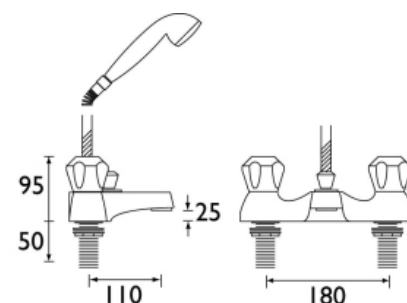

#### Product Specification

<b>Product Code:</b>	VAC LBSM C MT, VAC LBSM C NH
<b>Finishes:</b>	Chrome
<b>Product Type:</b>	Contemporary
<b>Construction:</b>	Tap bodies are of all brass construction
<b>Valve Type:</b>	1/2" Standard valve
<b>Supply:</b>	Suitable for all plumbing systems, preferably balanced
<b>Inlet Connections:</b>	3/4" BSP
<b>Water Pressure:</b>	Min 2.0 bar Max. 0.7 bar

#### Additional Information

- Supplied with metal heads
- Supplied with 1.5m hose, handset and wall bracket
- Supplied with metal backnuts
- Chrome plated to BS EN 248
- VAC LBSM C NH – (supplied with no heads)