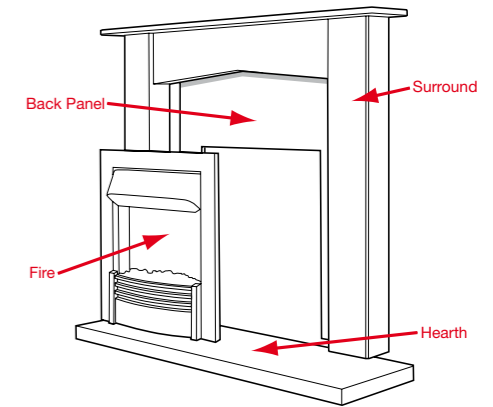

Carlton Suites

Surrounds

◀ Suite

Max Heat Output
2.0kW

Efficiency Rating
100%

Control Options
Top Control

Chimney Required
No chimney or flue required

Product Codes
Carlton LED Loglite
Mahogany - 05050X2
Oak - 0505013
Stone - 05050Y2

Create your perfect look

Once you have chosen your Valor fire you can choose from our range of surrounds to create the perfect look for your room.

Solo-pro marble™

A revolutionary new solution that has all the beauty of micro marble or granite on a lightweight frame. It is 70% lighter and 80% stronger than bonded marble making it easy to handle and simple to install.

Solo-Pro Panels & Hearths ▶

Hearth Dimensions
Height - 940mm
Width - 940mm
Depth - 375mm

Back Panel Dimensions
Height - 940mm
Width - 940mm
Expandable back panel for use with 16" or 18" openings

Product Codes
See table on page 74

Back Panel & Hearth

Match your choice of back panel and hearth with any surround from our range.

Easy to assemble and available in the following three finishes:

Black Granite
White Micro Marble
Cream Micro Marble

Solo-Pro Casona ▶

Surround Dimensions
Height - 1032mm
Width - 1170mm
Depth - 150mm

Inner Surround Dimensions
Height - 832mm
Width - 770mm

Product Codes
Casona - 05070J1
Casona 6" Rebate - 0507042

Casona

The bold simplicity of the Casona surround is the perfect showcase for Solo pro micro marble. It's polished cream marble panels, cool to the touch creates a dramatic frame to any fire.

Also available in a rebate option.
Suitable for both gas and electric fire options.

To view this product in a room setting please see page 43

Solo-Pro Barcelona ▶

Surround Dimensions
Height - 1032mm
Width - 1170mm
Depth - 150mm

Inner Surround Dimensions
Height - 832mm
Width - 770mm

Product Codes
Barcelona - 05070M2
Barcelona 6" Rebate - 0507052

Barcelona