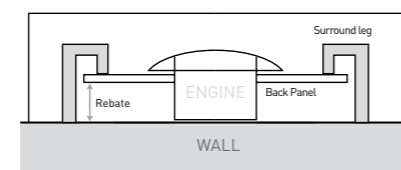

For details and to view our products at your local dealer phone: **0845 871 1565** or visit our website www.valor.co.uk

Quality

Every single fire manufactured at our purpose built factory in Erdington is tested for your peace of mind. Our products are manufactured in accordance with the internationally recognised Quality Management Standard ISO 9000:2001.

Gas Safety

All our fires are fitted with a flame safety device, which cuts off the gas in the unlikely event that the pilot flame is blown out, and our Oxysafe system, which monitors the level of oxygen in the room and cuts off the fire if there is insufficient oxygen present.

All gas appliances must be installed by a competent Gas safe Registered Installer and in accordance with the manufacturer's installation instructions and they should not be fitted directly onto a carpet or floor of combustible materials. Please note that certain parts of the appliance will become hot. A suitable guard is therefore recommended where the very young or infirm are concerned.

heateam - Expert aftercare service you can rely on!

We are so sure of the quality of our fires that in the unlikely event of any mechanical problems during the warranty period we will send out one of our expert **heateam** engineers to rectify the problem free of charge*.

heateam is the service division of Valor. Our aim is to keep Britain warm by offering free Aftersales support to customers during the warranty period, as well as providing a range of out of warranty services. Based in Warwick, our in-house customer contact centre is open 363 days a year. We have a dedicated and skilled team on hand to help you with any enquiry. So when you use heateam, you know that you are in good hands.

- **heateam** only supports Baxi Group appliances, so all heateam engineers are experts in caring for Valor products
- **heateam** offers a nationwide coverage and has over 280 Gas Safe Registered heateam engineers.
- **heateam** only uses official Valor spare parts - quality and safety are always our prime concern.
- **heateam's** award winning top 50 UK Call Centre is open 7 days per week, 363 days per year.

To contact **heateam** call: **0844 871 1545**. **heateam** is open Monday - Friday, 8am - 6pm weekdays, and from 8.30am - 2pm at weekends. On Bank holidays we are open from 8.30pm - 2pm and closed on Christmas Day and Boxing day.

For more information about **heateam** visit: www.heateam.co.uk

Please note:

Our policy is one of continual improvement and development. The right to change specification without prior notice is reserved, therefore the actual product may change and so the image shown may not be an exact representation. All images within the brochure were correct at time of print. Reproduction of colours is as accurate as photographic and printing processes will allow.

Though accurate at the time of printing, this brochure is not intended to replace the installation manual which provides more detailed information. The statutory rights of the consumer are not affected.