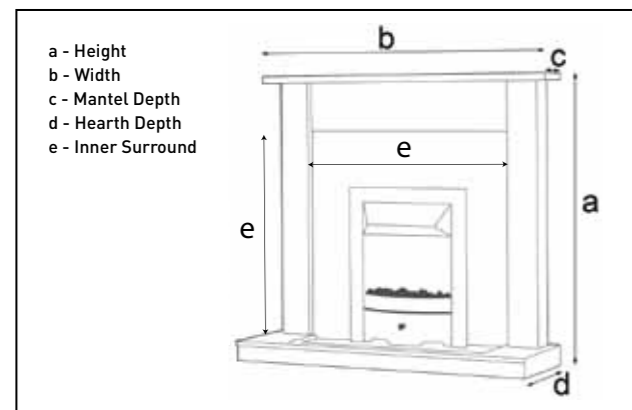

Product name	Product Type	Code	Height	Width	Mantel depth	Rebate	Inner surround (H x W)
Northcote	Surround		1038	1220	185	75/25	788 - 822 x 790
Calista	Surround		1084	1230	190	75/25	807 x 820
Calista 6" rebate	Surround		1084	1230	220	150	807 x 820
Wellington	Surround		1040	1195	190	75/25	760 x 746
Wellington	Surround		1040	1195	190	75/25	760 x 746
Clarissa	Surround		1097	1230	190	75/25	840 x 788
Barcelona - Solo-pro	Surround		1032	1170	150	25	832 x 770
Barcelona 6" rebate - Solo-pro	Surround		1032	1170	200	150	832 x 770
Casona - Solo-pro	Surround		1032	1170	150	25	832 x 770
Casona 6" rebate - Solo-pro	Surround		1032	1170	200	150	832 x 770
Aztec - Solo-pro	Surround		1032	1170	150	25	832 x 770
Warwick - Solo-pro	Surround		1056	1220	180	25	850 x 800
Sotherby - Solo-pro	Surround		1063	1220	200	25	850 x 800
Olympia - Solo-pro	Surround		1055	1180	170	25	850 x 740
Solo-pro 48" Back panel & hearth set	Back panel & hearth	White 0507012 Cream 0507001 Black 0507011	990	1220	n/a	375	n/a
48" Solo-pro Hearth	Hearth only	White 0507072 Cream 05070U1 Black 05070S2	50	1220	n/a	375	n/a

Key to dimensions

Rebated Surround

Using a rebated surround is the simplest and most discrete way to create extra space away from the wall if required. Rebated surrounds have a smaller return on both legs and top panel, allowing the back panel to sit further forward.

For details and to view our products at your local dealer phone: **0845 871 1565** or visit our website www.valor.co.uk

Quality

Every single fire manufactured at our purpose built factory in Erdington is tested for your peace of mind. Our products are manufactured in accordance with the internationally recognised Quality Management Standard ISO 9000:2001.

Gas Safety

All our fires are fitted with a flame safety device, which cuts off the gas in the unlikely event that the pilot flame is blown out, and our Oxysafe system, which monitors the level of oxygen in the room and cuts off the fire if there is insufficient oxygen present.

All gas appliances must be installed by a competent Gas safe Registered Installer and in accordance with the manufacturer's installation instructions and they should not be fitted directly onto a carpet or floor of combustible materials. Please note that certain parts of the appliance will become hot. A suitable guard is therefore recommended where the very young or infirm are concerned.

heateam - Expert aftercare service you can rely on!

We are so sure of the quality of our fires that in the unlikely event of any mechanical problems during the warranty period we will send out one of our expert **heateam** engineers to rectify the problem free of charge*.

heateam is the service division of Valor. Our aim is to keep Britain warm by offering free Aftersales support to customers during the warranty period, as well as providing a range of out of warranty services. Based in Warwick, our in-house customer contact centre is open 363 days a year. We have a dedicated and skilled team on hand to help you with any enquiry. So when you use heateam, you know that you are in good hands.

- **heateam** only supports Baxi Group appliances, so all heateam engineers are experts in caring for Valor products
- **heateam** offers a nationwide coverage and has over 280 Gas Safe Registered heateam engineers.
- **heateam** only uses official Valor spare parts - quality and safety are always our prime concern.
- **heateam's** award winning top 50 UK Call Centre is open 7 days per week, 363 days per year.

To contact **heateam** call: **0844 871 1545**. **heateam** is open Monday - Friday, 8am - 6pm weekdays, and from 8.30am - 2pm at weekends. On Bank holidays we are open from 8.30pm - 2pm and closed on Christmas Day and Boxing day.

For more information about **heateam** visit: www.heateam.co.uk

Please note: