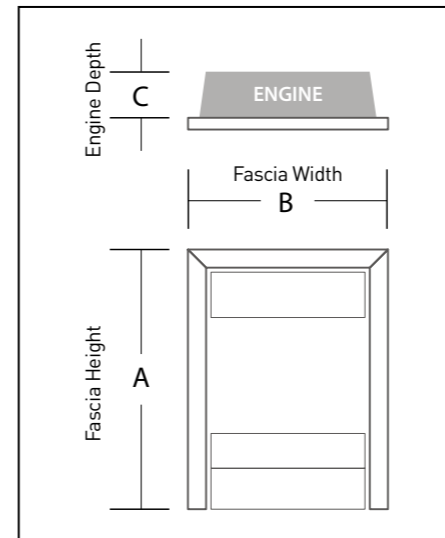

* Indicates appliance depth.

Electric Collection

Product Name	Heat Output (kWh)		LED Bulbs	Control type	Installation options		Dimensions (mm)			Optional spacer kit
	Min	Max			Inset	Wall mounted	A	B	C	
Dimension Regalia	1.0	2.0	✓	Remote	✓		720	600	144	Included
Dimension Classica	1.0	2.0	✓	Remote	✓		615	512	144	Included
Dimension Dream	1.0	2.0	✓	Remote	✓		636	518	144	Included
Dimension Lyrica	1.0	2.0	✓	Remote	✓		612	510	144	Included
Dimension Innova	1.0	2.0	✓	Remote	✓		632	542	144	Included
Dimension Slimline Petrus	0.68	1.35	✓	Manual	✓		636	567	70	0582631
Dimension Nano	1.0	2.0	✓	Manual	✓		616	512	144	Included
Glamour	1.0	2.0		Manual		✓	560	935	149*	n/a
Visia	1.0	2.0		Remote		✓	560	930	150*	n/a
Vivo	1.0	2.0		Manual		✓	740	565	130*	n/a
Dream	1.0	2.0		Manual	✓		635	518	75	Included
Dream Longlite	1.0	2.0	✓	Fireslide	✓		635	518	75	0582631
Brooklyn Longlite	1.0	2.0	✓	Manual	✓	✓	700	700	100	n/a
Blenheim	1.0	2.0		Manual	✓		606	492	75	05801T1
Blenheim Longlite	1.0	2.0	✓	Fireslide or Manual	✓		606	492	75	05801T1
Seattle	1.0	2.0		Manual	✓		606	492	75	05801T1
Seattle longlite	1.0	2.0	✓	Fireslide	✓		606	492	75	05801T1
Westminster	1.0	2.0		Remote	✓		626	500	75	Included
Obsession	1.0	2.0		Manual	✓		610	528	75	Included
Capri	1.0	2.0		Manual	✓		606	492	75	05801T1
Decadent	1.0	2.0		Manual	✓		623	529	75	Included
Seattle	1.0	2.0		Manual	✓		606	492	75	05801T1

* Indicates appliance depth.

Key to dimensions

Hydroflame™

Mode	Room Size Guide*	Heat output Δt 60°C	Heat output Δt 50°C	Power Consumption	Water Capacity
	(m3)	kW (Btu/h)	kW (Btu/h)	Watts	Litres
Hydroflame™	33	1.5 (5100)	1.2 (4100)	27	0.36
Element	33	1.0	1.0	977	

Annual Usage	Running Costs					
	(Based on exchange rate: 1.103300)					
(Hours)	2W LEDs		25W Fan		Annual Total	
	£	€	£	€	£	€
1100	0.33	0.36	4.13	4.56	4.46	4.92
1300	0.39	0.43	4.88	5.38	5.27	5.18
1500	0.45	0.5	5.63	6.21	6.08	6.71
1700	0.51	0.56	6.38	7.04	6.89	7.6
2500	0.75	0.83	9.37	10.54	10.12	11.17

[Models fitted with 2x1W LED light bulbs]
Assumptions: Electricity charged at 15p/€0.17 per kWh with an annual usage of 1300 hours. Valor Hydroflame operating on normal output. Excludes use of electric heating element (based on exchange rate: 1.1033).

* Room sizes given in cubic metres for general guidance only based on normal heat output (At 60°C) for domestic applications only. At 60°C assumes mean water temperature of 80°C and a room temperature of 20°C. At 50°C assumes a mean water temperature of 70°C and a room temperature of 20°C. Hydronic outputs tested in accordance with BS4856. Models include an electric element which in electric heating mode will emit 1.0kW of heat.

Hydroflame™ is a registered trade mark of Smith's EP Ltd

Accessories

Description	Code
LPG Kits	
LPG Kit for Full Depth fuelbed	0595211
LPG Kit for Slimline fuelbed	0595221
LPG Kit for Eminence only	0595271
Spacer kits	
3" (75mm) Spacer kit for balanced flue fires	0595131
5" (125mm) Spacer kit for balanced flue fires	0595121

Description	Code
Replacement chair brick box incl. black and brass trims	0552301
Chrome trim only (for use with replacement chair brick box)	0552331
Flue spigot extension for radiant fires	0595191
Electronic battery ignition kit for radiant fires	05337W2
Timber frame kit for balanced flue fires	0583141