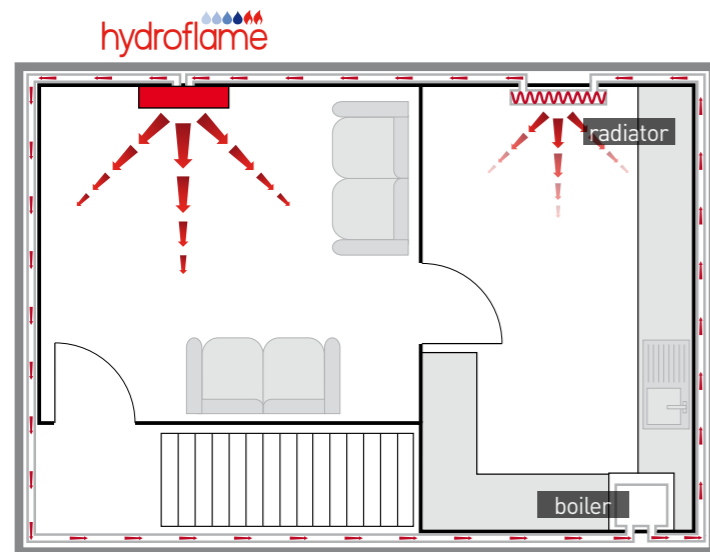

Swap your boring radiator for the warmth of a real flame-effect fire

Dream Hydroflame™ combines the benefits of a radiator with a standard electric fire to create a cost effective, highly efficient feature that works off your central heating system.

Diagram shows a Dream Hydroflame fire in place of standard radiator

hydroflame