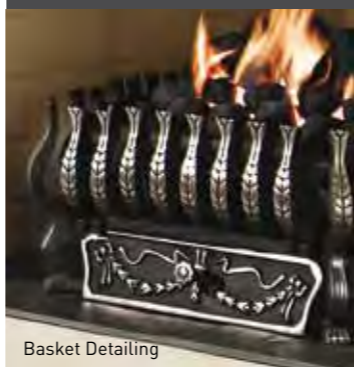

Basket Detailing