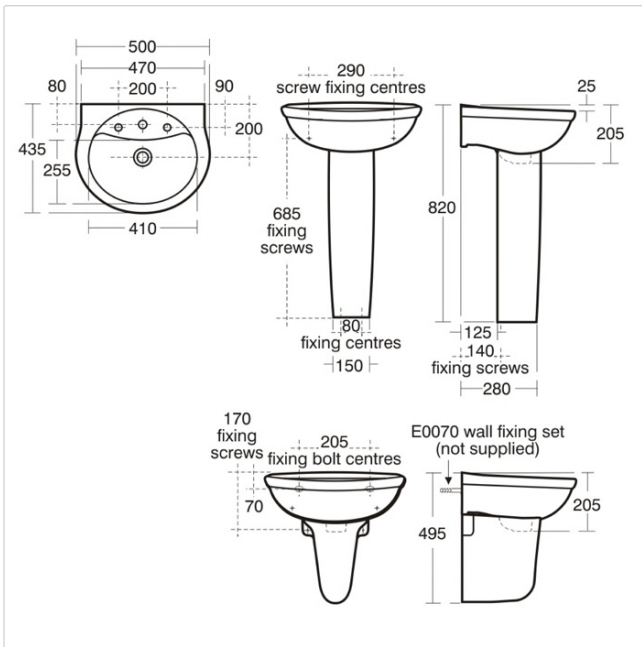

## Alto 50cm Washbasin, 2 Taphole, Chainstay hole & overflow

### Illustrated

- E7446** Alto washbasin 2 tapholes with overflow and chainstay hole
- E7502** Alto/Space semi-pedestal
- B9676** Alto washbasin pillar taps.
- E6760** Waste 1¼" brass waste with chain and plug, 80mm slotted tail, bolt stay
- S8910** Trap 1¼" plastic bottle, 75mm seal, multi-purpose outlet

### Configuration options

- E7402** Alto/Space pedestal
- S8800** Waste 1¼" plastic waste with bead chain and plug, 80mm slotted tail, bolt stay
- E3198** Trap 1¼" metal bottle, 75mm seal