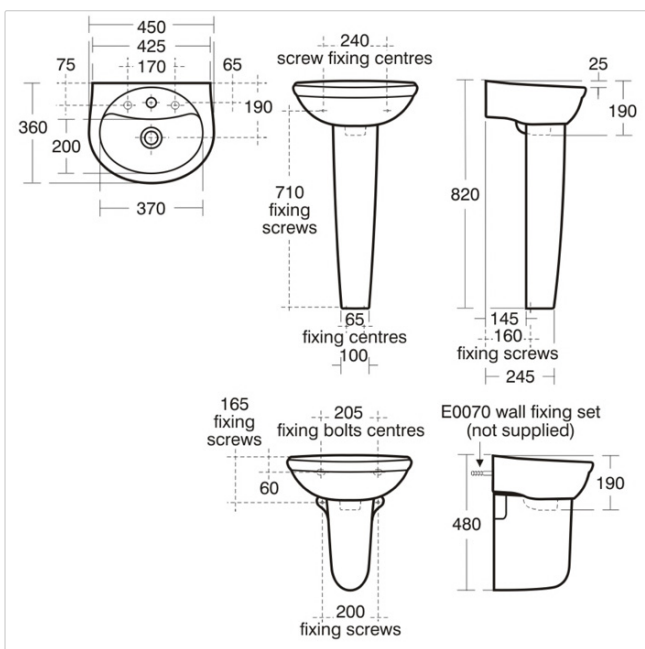

Material

Vitreous China

Weights

- E7425 9.12KG
- E7502 6.65KG
- E0070 0.20KG
- B9673 2.03KG
- S8910 0.20KG

Colours

White (01)

Standards

Vitreous china to BS 3402.
Washbasin to BS EN 14688 & BS EN 31

Special Notes

Washbasin wall mounted using E0070 wall fixing set, with semi-pedestal screwed to wall or full pedestal mounted using 2 screws through back of basin (not supplied).

Designer

Robin Levien, RDI

Frequently used applications

Hotels	Public Building
Pubs and Clubs	Residential
Retail	Social Housing
Sports and Leisure	Student Accommodation

Tel: 0870 122 8822
Fax: 0870 122 8282
Email: info@idealspec.co.uk
Web: www.idealspec.co.uk

Date created:21/11/2013