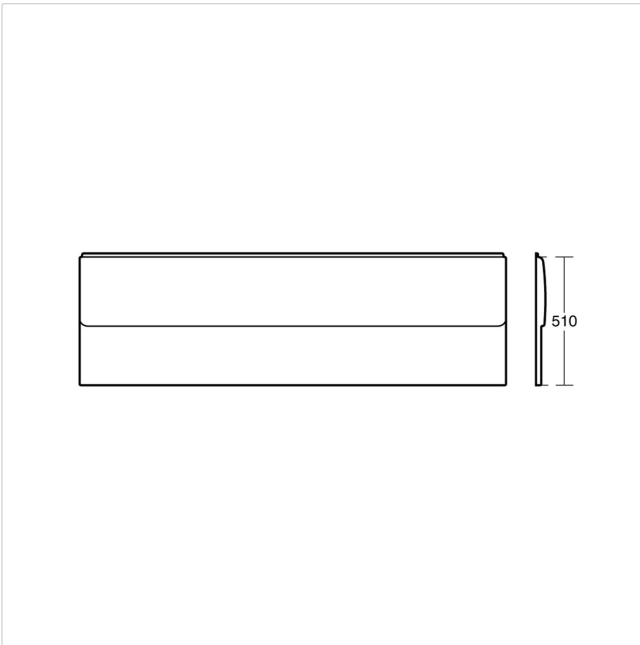

Uniline 170cm Acrylic Bath Front Panel

Illustrated

E4130 Uniline 170cm front panel

Configuration options

Material

Acrylic

Weights

E4130 3.60KG

Colours

White (01)

Frequently used applications

General Healthcare

Hotels

Residential

Social Housing

Student Accommodation

Tel: 0870 122 8822
Fax: 0870 122 8282
Email: info@idealspec.co.uk
Web: www.idealspec.co.uk