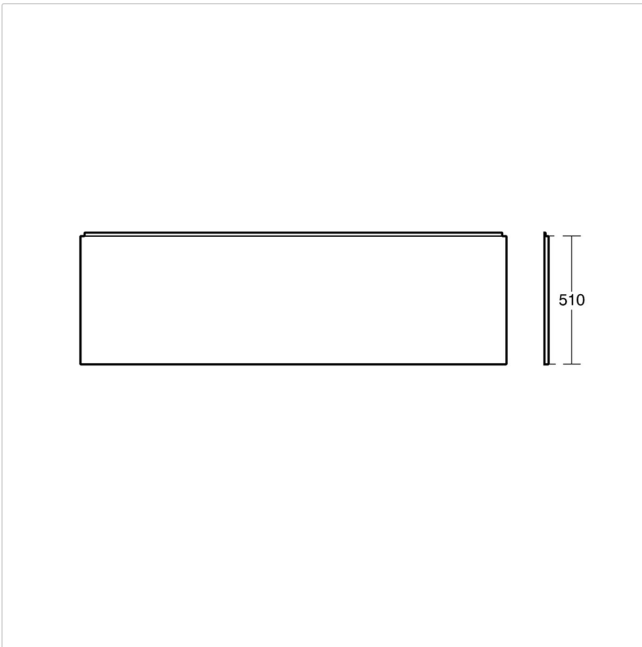

Unilux 170cm Bath Front Panel

Illustrated

E3194 Unilux 170cm front panel

Configuration options

Material

Acrylic

Weights

E3194 3.65KG

Colours

White (01)

Frequently used applications

General Healthcare   Hotels
Residential

Tel: 0870 122 8822
Fax: 0870 122 8282
Email: info@idealspec.co.uk
Web: www.idealspec.co.uk