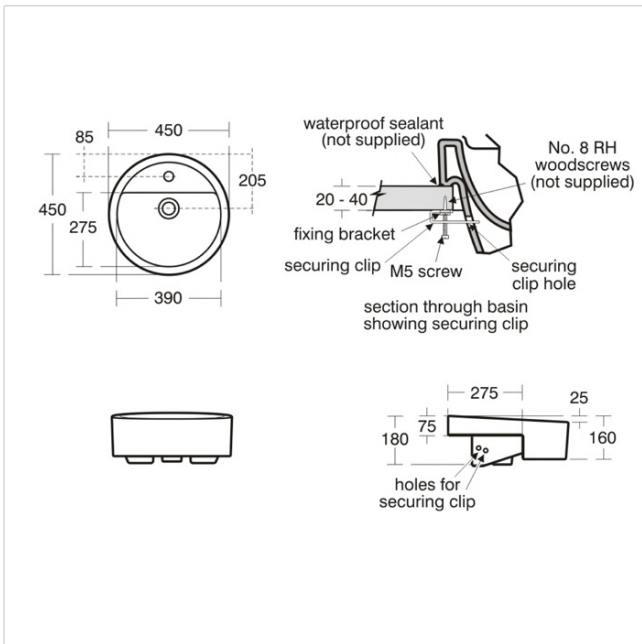

Designer

David Chipperfield

Frequently used applications

Hotels	Office
Public Building	Pubs and Clubs
Residential	Retail
Sports and Leisure	

Tel: 0870 122 8822
Fax: 0870 122 8282
Email: info@idealspec.co.uk
Web: www.idealspec.co.uk

Date created:21/11/2013