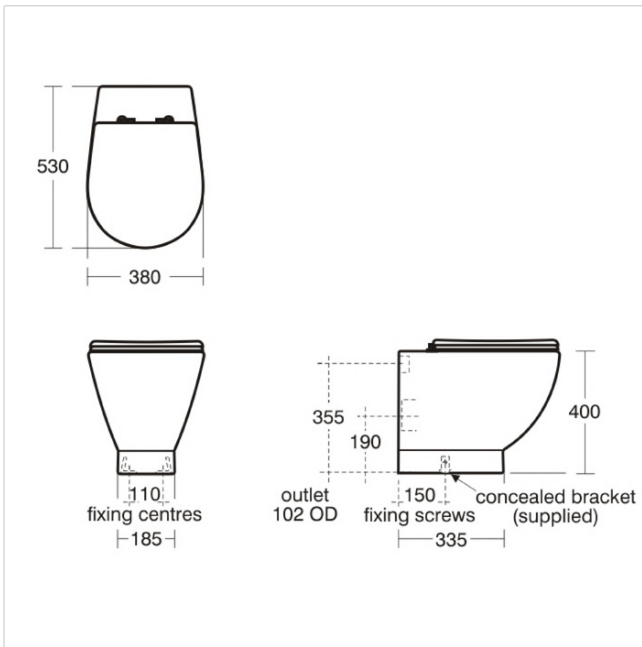

Material

Vitreous China

Weights

- E0001 26.24KG
- E0021 3.22KG

Colours

White (01)

Standards

Vitreous china to BS 3402. WC pan to BS EN 997 & BS EN 33

Special Notes

WC pan secured to floor using concealed brackets (supplied). Joint to wall sealed with waterproof sealant (not supplied).

Designer

David Chipperfield

Frequently used applications

- Hotels
- Public Building
- Residential
- Sports and Leisure
- Office
- Pubs and Clubs
- Retail

Features

Water Saving

Accreditations

Water Label
WTL

Tel: 0870 122 8822
Fax: 0870 122 8282
Email: info@idealspec.co.uk
Web: www.idealspec.co.uk

Date created:20/08/2013