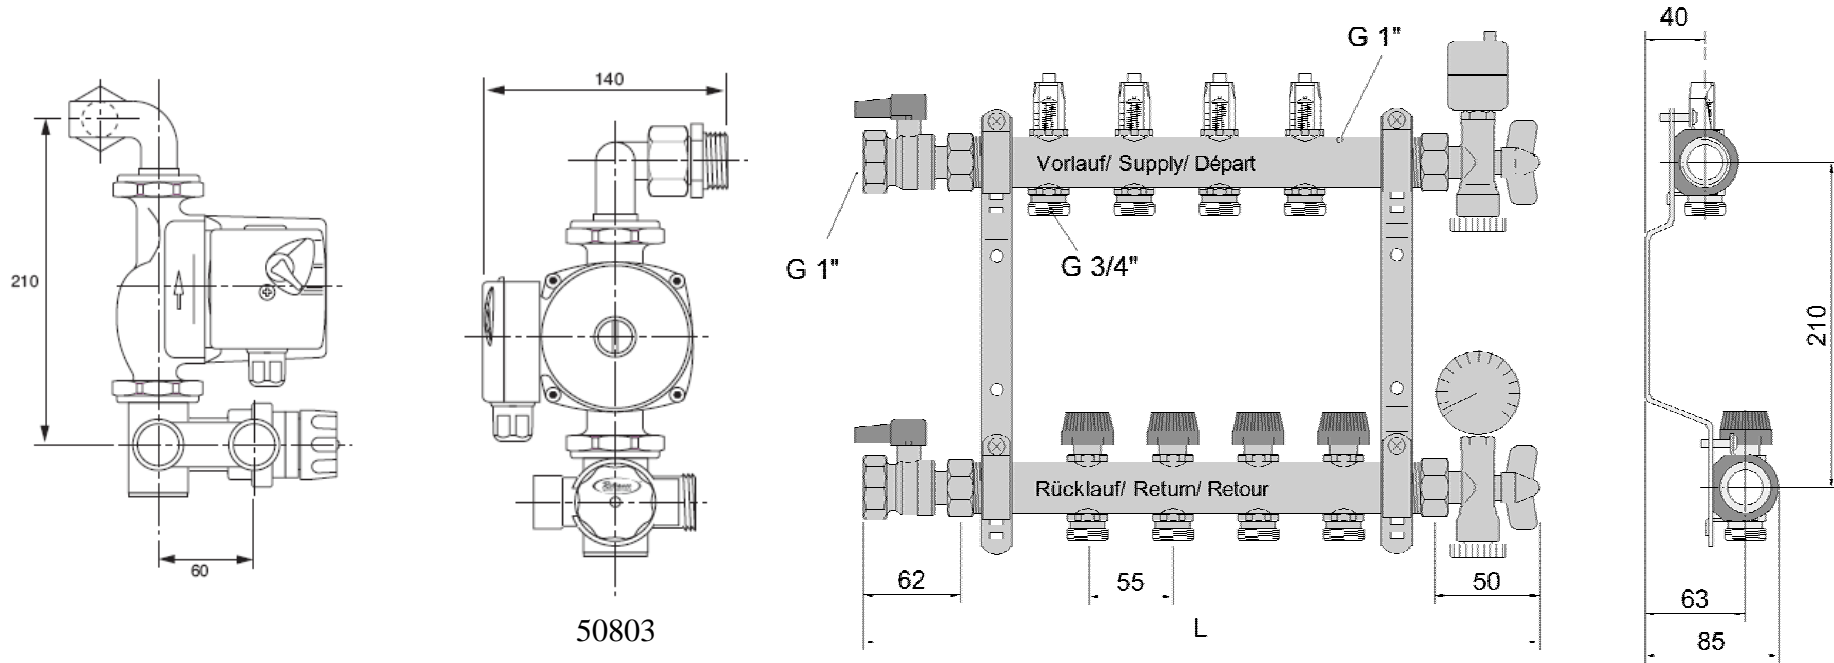

Manifold & Manifold Control Centre Dimensions

Manifold Dimensions below (Excludes 50803 above)

Number of Ports	2	3	4	5	6	7	8	9	10	11	12
Length [mm]	350	380	415	470	525	580	635	690	745	800	855