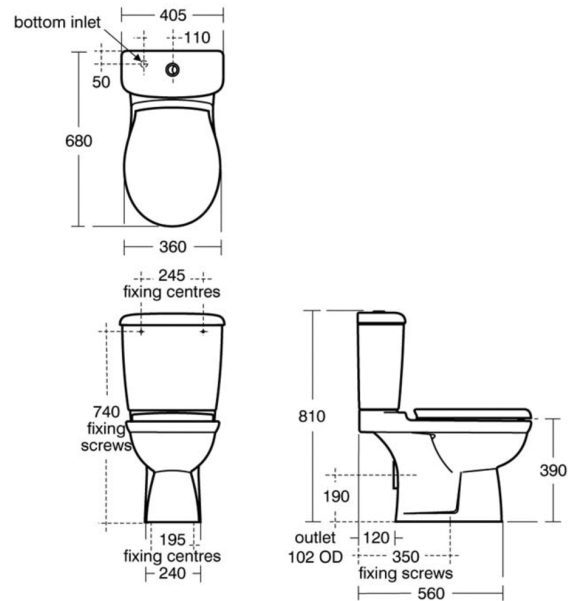

Article Number: E7590  
**ALTO**  
Toilet Seat and Cover

### Toilet Seat and Cover

Alto seat and cover with Stainless Steel hinges

### Finishes\*

Required

<b>BACK TO WALL WC</b>	<b>E7573</b>
<b>CLOSE COUPLED WC</b>	<b>E7589</b>
<b>CLOSE COUPLED WC</b>	<b>E7543</b>
<b>WALL MOUNTED WC</b>	<b>R3419</b>

\*Finishes: 01 = White