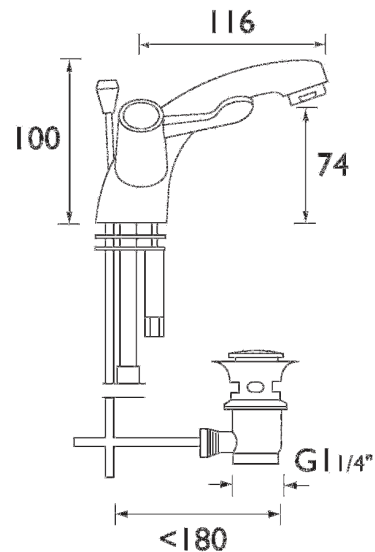

VALUE LEVER

VALUE LEVER MONO BASIN MIXER WITH POP-UP WASTE

Product Specification

Product Code:	VAL BAS C CD
Finishes:	Chrome
Product Type:	Contemporary
Construction:	Tap bodies are of all brass construction
Valve Type:	¼ Turn ½" ceramic disc valves
Supply:	Suitable for all plumbing systems, preferably balanced
Inlet Connections:	15mm Copper pipes
Water Pressure:	Min 0.2 bar, Max. 7.0 bar

Additional Information

- VAL ¾ C CD supplied with 3" (76mm) metal levers
- Supplied with metal fixing nut
- Chrome plated to BS EN 248

Technical Advice: For further information please call 0844 7016273 or email customer care@bristan.com
Guarantee: 5 years covering manufacturing faults