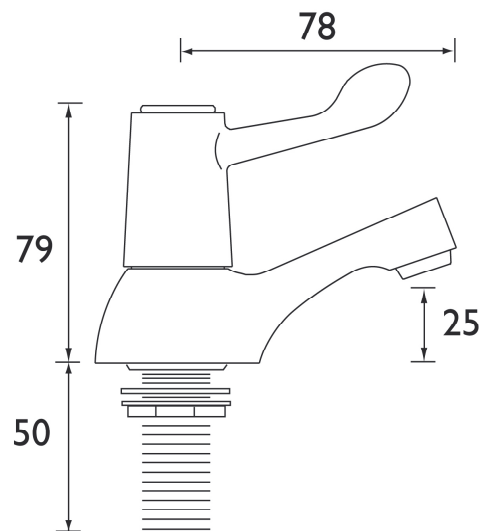

## Value Lever Range

Value Lever 3/4" Bath Taps Chrome with 3" Levers (also available with 6" Levers)

### Product Specification

<b>Product Code:</b>	<b>VAL 3/4 C CD, VAL 3/4 C 6 CD</b>
<b>Finishes:</b>	<b>Chrome</b>
<b>Product Type:</b>	<b>Contemporary</b>
<b>Construction:</b>	<b>Taps bodies are of all brass construction</b>
<b>Cartridge/Valve Type:</b>	<b>1/4 turn 3/4" Ceramic Disc Valve</b>
<b>Supply:</b>	<b>Suitable for all plumbing systems, ideally balanced.</b>
<b>Inlet Connections:</b>	<b>3/4" BSP</b>
<b>Water Pressure</b>	<b>Min 0.2 bar, Max 7.0 bar</b>

### Additional Information

- VAL 3/4 C CD supplied with 3" (76mm) Metal Levers
- Supplied with metal backnuts
- Chrome plated to BS EN 248
- VAL 3/4 C 6 CD supplied with 6" (152mm) Metal Levers

**Technical Advice:** For further information please call 0844 7016273 or email [customercontact@bristan.com](mailto:customercontact@bristan.com)