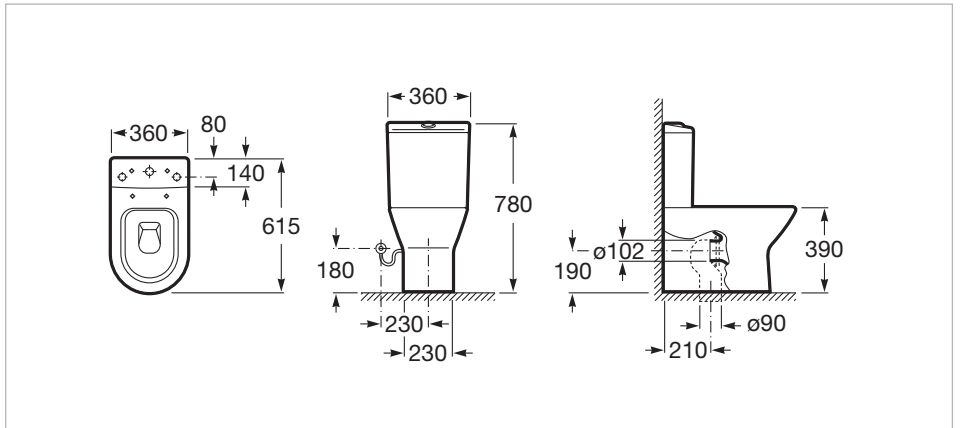

Technical drawings

Two ostensibly conflicting objectives, converge in harmony in this collection: aesthetics and economy. Pieces wrought in several dimensions so that they adapt to all spaces. A contemporary and perfectly-proportioned design that blends subtly into all types of spaces.

A renowned industrial designer based in Venice specialising in ceramics. He has won four gold medals at the Faenza International Ceramic Competition and two Design Plus awards at ISH Frankfurt. For Bullo, the product must be an extension of the company's soul and consistent with the markets in which it is competing.