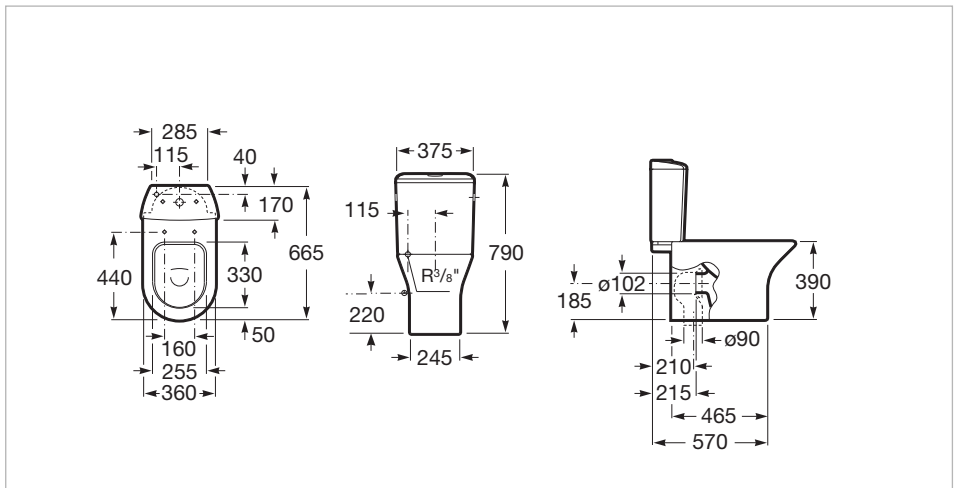

Vitreous china close-coupled WC with dual outlet

Fixing kit: Included
 Flushing system: Washdown
 Installation type: Floor-standing
 Outlet type: Dual
 Shape: Round

Colours and finishes

How to obtain the reference number
 Replace the “..” with the desired finish code
 from the list below

00 White

Dimensions

Length: 375 mm.
 Width: 665 mm.
 Height: 790 mm.

Technical drawings

Two ostensibly conflicting objectives, converge in harmony in this collection: aesthetics and economy. Pieces wrought in several dimensions so that they adapt to all spaces. A contemporary and perfectly-proportioned design that blends subtly into all types of spaces.