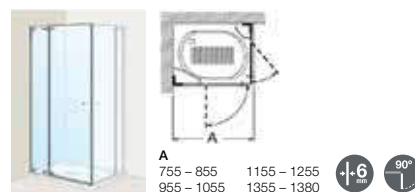

A
755 – 855 1155 – 1255
955 – 1055 1355 – 1380

Axis PLF (combine with LF)

M304.80.. Pivot door and infill panel 800mm **£658.08**

M304.00.. Pivot door and infill panel 1000mm **£780.20**

M304.20.. Pivot door and infill panel 1200mm **£814.12**

M304.40.. Pivot door and infill panel 1400mm **£1,085.49**

Replace the single dot in the product code with L for left hand or R for right hand. Replace the double dot in the product code with 12 for Arco hinges or 15 for Square hinges.

The information in this section is intended as a guide to help you decide on the best products for your space and budget. It is not intended to be a substitute for guidance from bathroom professionals so it is always wise to check that the products you like are suitable for your installation. Sundry items, such as wastes and traps, can be found in our price list.

The prices listed are recommended retail prices excluding VAT and are held until March 2014.