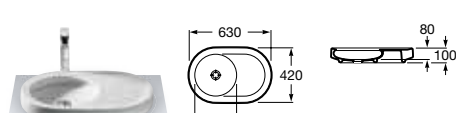

Orbita

327223000 Basin – 0 taphole (no overflow) **£319.90**