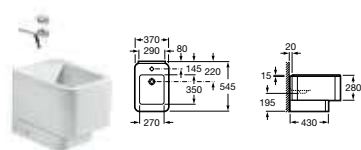

357574000 Bidet – 0 taphole **£319.94**
357577000 Bidet – 1 taphole **£319.94**