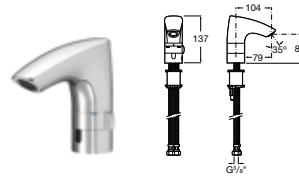

M3-E

5A5302C00 Electronic basin mixer with pop-up waste – battery powered **£466.30**
5A5502C00 Electronic basin mixer with pop-up waste – mains powered **£509.50**