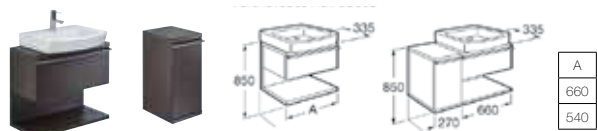

- Base units for Hall 650, 520 & 450 basins
- **8564316..** Base unit with pull down door 660mm **£527.44**
- **8564326..** Base unit with pull out drawer 540mm **£559.73**
- **8564376..** Modular unit to complement base unit LH **£344.45**
- **8564366..** Modular unit to complement base unit RH **£344.45**

Replace .. in the product code with the code for your preferred furniture door colour:
01 Wenge, **11** Limed Oak