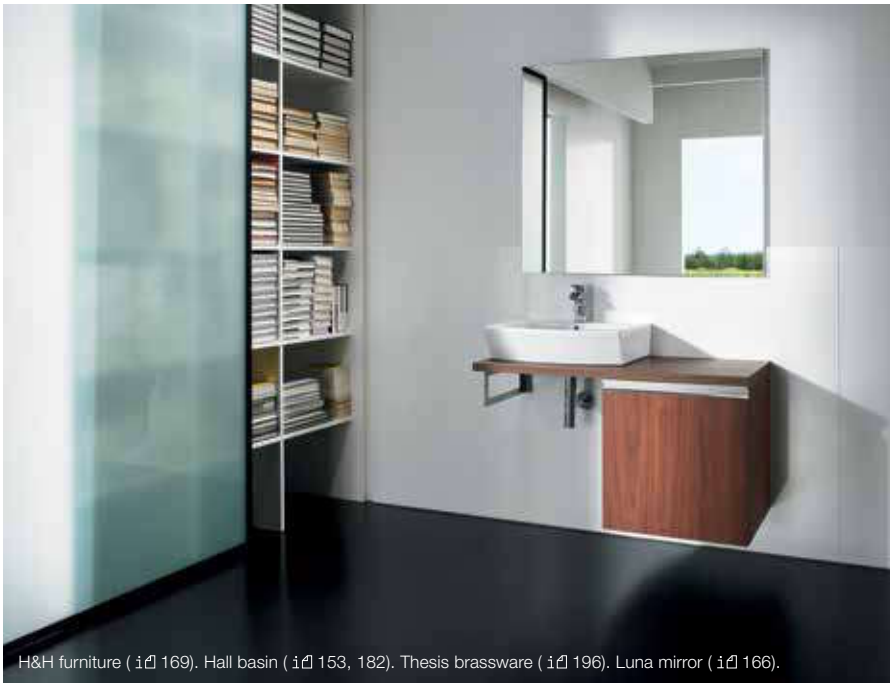

H&H furniture (id 169). Hall basin (id 153, 182). Thesis brassware (id 196). Luna mirror (id 166).