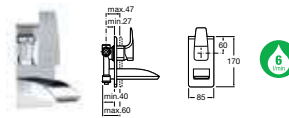

5A4750C00 Wall-mounted basin mixer **£266.17**