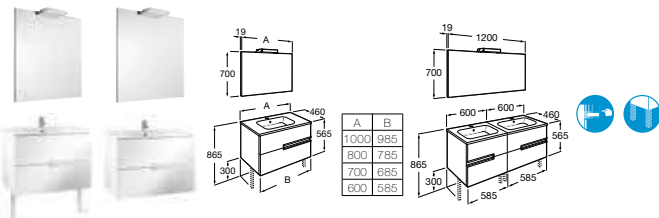

Victoria-N Unik basin and furniture with 2 drawers, mirror and light

855440... 1200mm (double basin) **£804.23**

855841... 1000mm **£489.06**

855842... 800mm **£434.72**

855843... 700mm **£412.98**

855844... 600mm **£391.25**

816413001 Optional legs (pair) – 300mm **£21.53**

Replace ... in the product code with the code for your preferred furniture colour:

153 Gloss Anthracite Grey, **154** Textured Wenge, **155** Textured Oak, **806** Gloss White