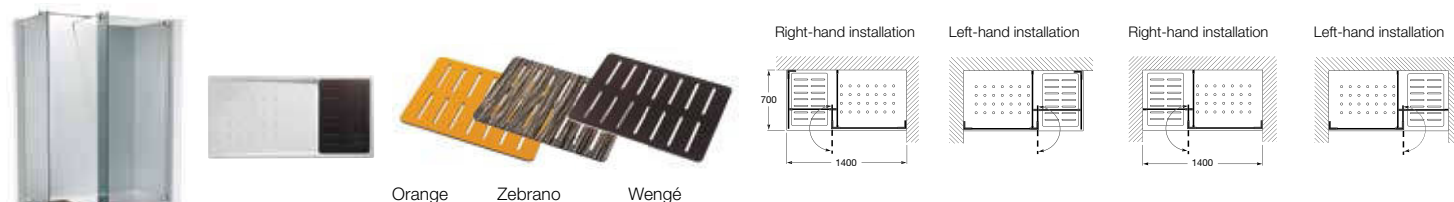

Special order product.

Axis Walk-In

373521000 Malta walk-in tray without platform **£339.21**

373524000 Malta walk-in tray with Wengé platform **£366.35**

373525000 Malta walk-in tray with Zebrano platform **£366.35**