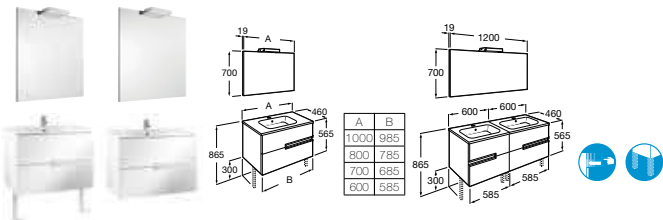

1. **Victoria-N Unik basin and furniture with 2 drawers, mirror and light**
2. **855840...** 1200mm (double basin) **£804.23**
   - **855841...** 1000mm **£489.06**
   - **855842...** 800mm **£434.72**
   - **855843...** 700mm **£412.98**
   - **855844...** 600mm **£391.25**