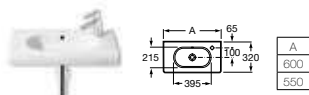

- **32724X000** Basin 600 x 320mm – 1 LH taphole **£204.22**
- **32724T000** Basin 600 x 320mm – 1 RH taphole **£204.22**
- **32724Z000** Basin 550 x 320mm – 1 LH taphole **£169.22**
- **32724Y000** Basin 550 x 320mm – 1 RH taphole **£169.22**
- **337242000** Semi-pedestal **£90.01**
- **387240000** Optional shelf **£107.23**
- **816291001** Optional towel rail **£67.68**