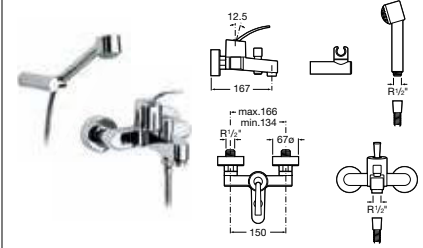

5A0146C00 Wall-mounted bath-shower mixer with kit **£240.79**