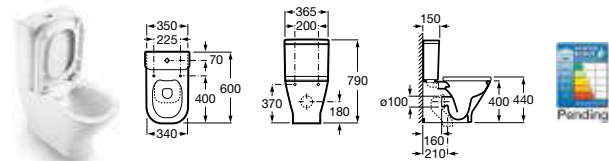

CleanRim The Gap

34273700H Rimless WC pan – moulded back-to-wall **£176.06**

34173C000 Close-coupled cistern – 4/2 litres **£184.76**

801732004 Soft-close seat **£103.25**

801730004 Seat **£76.08**

CleanRim The Gap flushes from an efficient distributor at the back of the toilet which has allowed us to reduce the flush volume. It is also extremely hygienic and very easy to clean.