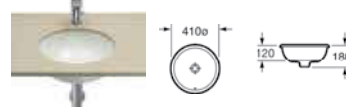

Rodeo

327866000 Basin – 1 taphole £115.61

Foro

327872000 Basin 400mm – 0 taphole £105.22

327880000 Basin 360mm – 0 taphole £100.02

Foro

327884000 Basin 410mm – 0 taphole £100.02

Neo Selene