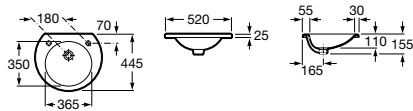

New Classical

327495000 Basin – 1 taphole £283.17

Senso

327515000 Basin – 1 taphole £177.96

Happening

327565000 Basin – 0 taphole £212.78

Meridian-N

32724E000 Basin – 1 taphole £181.41