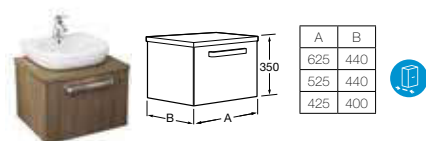

856009M.. Unit with drawer for 650 or 600mm basins **£322.92**

856206M.. Countertop **£86.11**

856201M15 Countertop for use with 650mm basin (Black) **£182.99**

856202M15 Countertop for use with 600mm basin (Black) **£182.99**

856011M.. Unit with drawer for 550 or 500mm basins **£312.16**

856207M.. Countertop **£75.35**

856203M15 Countertop for use with 550mm basin (Black) **£172.22**

856204M15 Countertop for use with 500mm basin (Black) **£172.22**

856013M.. Unit with drawer for 450mm basin **£301.39**

856208M.. Countertop **£64.58**

856205M15 Countertop for use with 450mm basin (Black) **£161.46**

Countertops that specify a particular basin are made from a solid surface and are pre-cut to suit the basin
Replace .. in the product code with the code for your preferred furniture colour: **01** Gloss White, **06** Oak