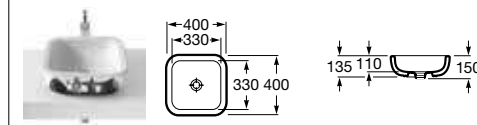

Urban

32765R00U Rio de Janeiro basin – 0 taphole **£280.08**