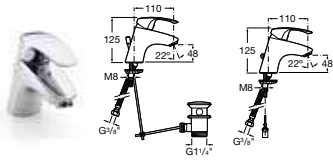

Brassware

Monodin-N

5A3007C00 Basin mixer with pop-up waste **£119.18**
5A3107C00 Basin mixer **£106.64**

5A6007C00 Bidet mixer with pop-up waste **£165.08**
5A6107C00 Bidet mixer **£137.77**

5A0107C00 Wall-mounted bath-shower mixer with kit **£150.19**