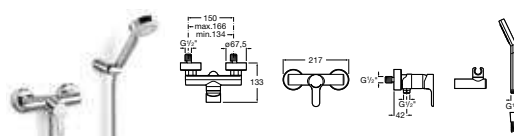

5A2009C00 Wall-mounted shower mixer with kit **£88.04**