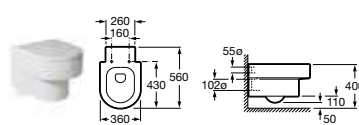

346567000 Wall-hung WC pan **£427.36**
801562004 Soft-close seat **£122.10**