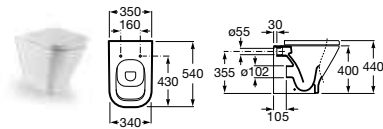

1. **347477000** Back-to-wall WC pan **£197.95**
2. **801472004** Soft-close seat **£87.19**
3. **801470004** Seat **£65.99**