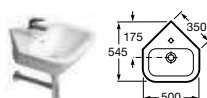

327646000 Corner basin – 1 taphole **£112.91**