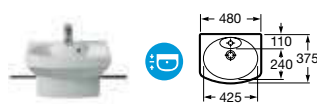

259643000 Front panel **£175.41**

259644000 End panel **£89.06**

Senso Compact

325513000 Basin – 1 taphole **£119.50**

337510000 Pedestal **£78.84**

337511000 Semi-pedestal **£85.72**

840539000 Optional towel rail for semi-pedestal **£64.95**