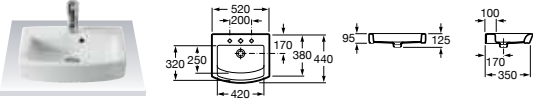

Hall

327624000 Basin – 1 taphole **£112.42**