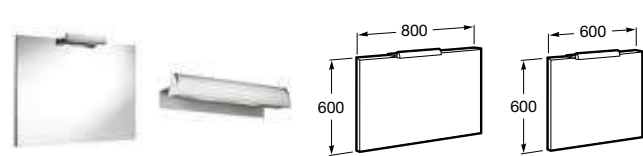

848129000 750 x 450mm **£75.76**

848128000 500 x 500mm **£61.56**

848127000 500 x 350mm **£54.45**

848126000 450 x 300mm **£47.36**

848130000 300 x 250mm **£37.89**

Luce light

813048001 390mm **£213.11**

Victoria