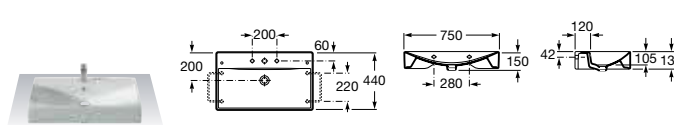

Diverta

327110000 Basin – 1 taphole **£247.30**