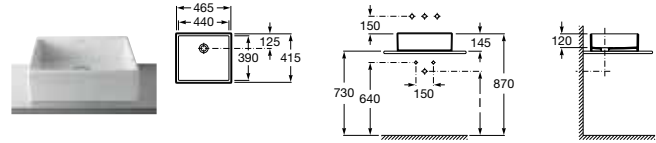

Countertop Basins

Element

Sofia

327720000 Basin – 0 taphole **£235.65**