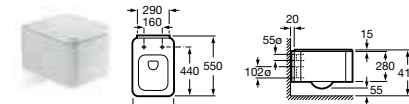

346577000 Wall-hung WC pan **£557.68**
801572004 Soft-close seat **£156.35**