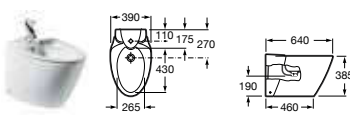

357440000 Bidet – 1 taphole **£504.84**
806448004 Bidet ring seat **£67.56**