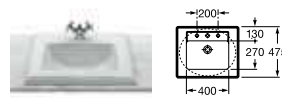

New Classical

327490000 Basin 750 x 525mm – 1 taphole **£352.03**
327491000 Basin 630 x 510mm – 1 taphole **£283.17**
337490000 Pedestal **£126.00**

327495000 In countertop basin – 1 taphole **£283.17**