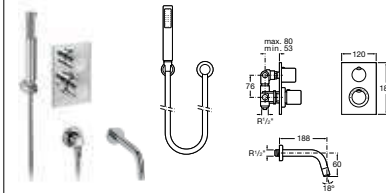

5A2762C00 Built-in thermostatic bath-shower mixer (handset and bath spout) **£508.89**

5A2962C00 Built-in thermostatic shower mixer (overhead rose and handset) **£769.54**

Thesis

5A3050C00 Basin mixer with pop-up waste **£255.80**