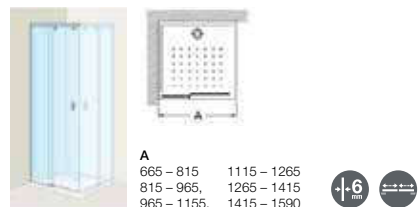

Screens

Glass thickness

90° Opening

180° Opening

Sliding door

Reversible

Fusion Shower Screens

A
665 – 815 1115 – 1265
815 – 965, 1265 – 1415
965 – 1155, 1415 – 1590

Fusion L2 (combine with another L2)

M350.7012
Single sliding door and infill panel 700mm **£539.45**

M350.7512
Single sliding door and infill panel 750mm **£551.99**

M350.8012
Single sliding door and infill panel 800mm **£564.53**

M350.9012
Single sliding door and infill panel 900mm **£620.98**

M350.0012
Single sliding door and infill panel 1000mm **£702.53**

M350.2012
Single sliding door and infill panel 1200mm **£750.19**

M350.4012
Single sliding door and infill panel 1400mm **£834.27**