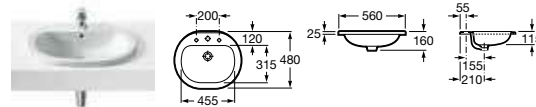

327116000 Basin – 1 taphole £176.39

Diverta

327114000 Basin – 0 taphole £176.10

Coral-N

327898000 Basin – 1 taphole £192.25

Java

327863000 Basin – 1 taphole £115.61

327864000 Basin – 2 taphole £115.61