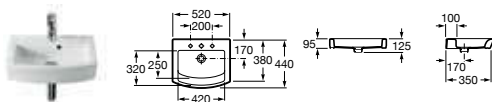

Hall

327624000 Cloakroom basin – 1 taphole **£112.42**

337620000 Pedestal **£125.59**

337621000 Semi-pedestal **£96.88**