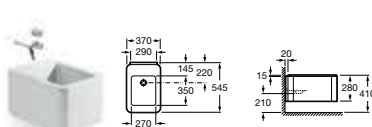

357575000 Wall-hung bidet – 0 taphole **£557.68**