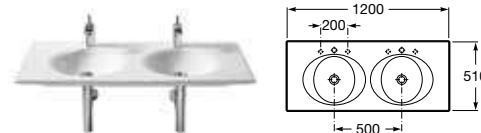

327896000 Double basin – 1 taphole per bowl **£381.57**