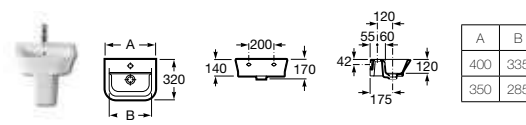

The Gap

- **327478000** Cloakroom basin 400 x 320mm – 1 taphole **£61.27**
- **327479000** Cloakroom basin 350 x 320mm – 1 taphole **£61.27**
- **337472000** Semi-pedestal **£49.48**