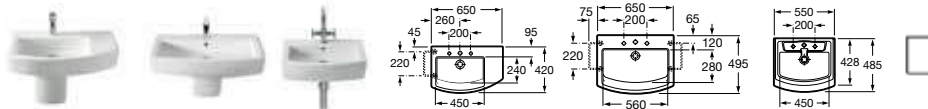

- **327620000** Asymmetrical basin 650 x 420mm – 1 taphole **£271.50**
- **327621000** Basin 650 x 495mm – 1 taphole **£271.50**
- **327881000** Basin 550 x 485mm – 1 taphole **£238.99**
- **337620000** Pedestal **£125.59**
- **337621000** Semi-pedestal **£96.88**

- **327882000** On countertop basin – 0 taphole **£228.62**
- **327882CT0** On countertop basin – 1 taphole **£228.62**

- **325883000** Cloakroom basin – 0 taphole **£112.42**
- **325883LH0** Cloakroom basin – 1 LH taphole **£112.42**
- **325883RH0** Cloakroom basin – 1 RH taphole **£112.42**

- **327624000** Cloakroom basin – 1 taphole **£112.42**
- **337620000** Pedestal **£125.59**
- **337621000** Semi-pedestal **£96.88**