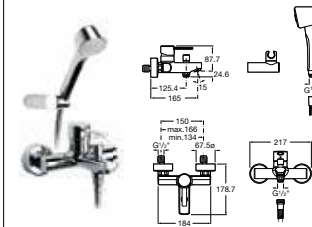

5A3160C00 Basin mixer **£111.23**

5A3460C00 Extended basin mixer with pop-up waste **£188.52**

5A6060C00 Bidet mixer with pop-up waste **£139.02**

5A6160C00 Bidet mixer **£111.23**

5A0160C00 Wall-mounted bath-shower mixer with kit **£168.28**