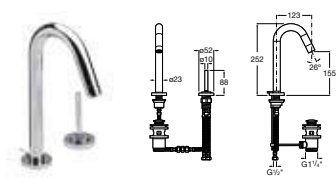

5A3819C00 Basin mixer with joystick control and pop-up waste **£270.61**

Brassware

M2-N

5A3068C00 Basin mixer with pop-up waste **£206.03**
5A3168C00 Basin mixer **£189.05**

5A6068C00 Bidet mixer with pop-up waste **£214.73**
5A6168C00 Bidet mixer **£199.57**