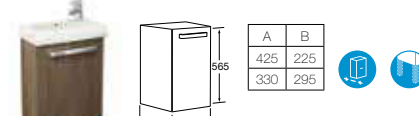

1. **856008M..** Unit with full height door for 450mm basin **£215.28**
   - **856006M..** Unit with full height door for 350mm basin **£226.04**
   - **816412001** Optional legs (pair) **£53.27**
2. Replace .. in the product code with the code for your preferred furniture colour: **01** Gloss White, **06** Oak