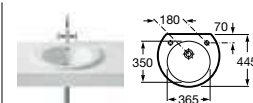

327565000 In countertop basin – 0 taphole **£212.78**