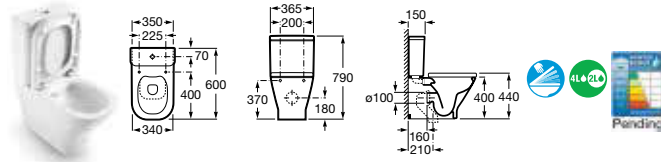

327475000 Basin 550 x 470mm – 1 taphole **£88.37**

32747J000 Basin 550 x 470mm – 0 taphole **£88.37**

327476000 Basin 500 x 420mm – 1 taphole **£86.02**

327477000 Basin 450 x 420mm – 1 taphole **£75.41**

32747K000 Basin 450 x 420mm – 0 taphole **£75.41**

1. **327478000** Cloakroom basin
   400 x 320mm – 1 taphole **£61.27**
2. **327479000** Cloakroom basin
   350 x 320mm – 1 taphole **£61.27**
3. **337472000** Semi-pedestal **£49.48**

1. **CleanRim The Gap**
2. **34273700H** Rimless WC pan – moulded back-to-wall **£176.06**
3. **34173C000** Close-coupled cistern – 4/2 litres **£184.76**
4. **801732004** Soft-close seat **£103.25**
5. **801730004** Seat **£76.08**
6. CleanRim The Gap flushes from an efficient distributor at the back of the toilet which has allowed us to reduce the flush volume. It is also extremely hygienic and very easy to clean.