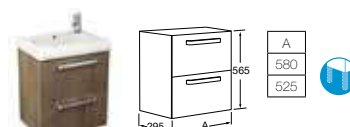

1. **856002M..** Unit with two drawers for 600mm basin **£355.21**
   - **856004M..** Unit with two drawers for 550mm basin **£344.45**
   - **816412001** Optional legs (pair) **£53.27**
2. Replace .. in the product code with the code for your preferred furniture colour: **01** Gloss White, **06** Oak