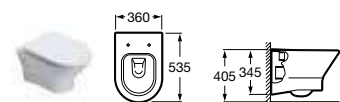

346640000 Wall-hung WC pan **£263.45**

80164A004 Soft-close seat **£81.56**

801640004 Seat **£62.72**