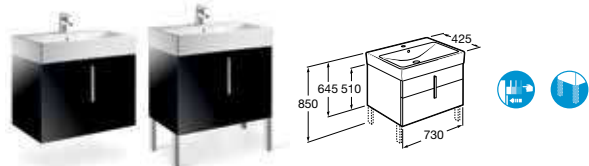

Diverta

8564610.. Unit for 750mm basin **£793.22**

816405001 Optional legs (pair) **£53.27**

Replace ... in the product code with the code for your preferred furniture colour:

06 Gloss White, **09** Oak, **20** Gloss Black