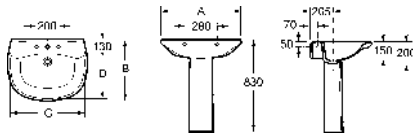

327461000 Basin 700 x 555mm – 1 taphole **£157.36**

327462000 Basin 630 x 505mm – 1 taphole **£142.38**

327463000 Basin 560 x 480mm – 1 taphole **£96.17**

32746B000 Basin 500 x 425mm – 1 taphole **£102.42**

337461000 Pedestal **£64.65**

337460000 Semi-pedestal **£73.69**

Giralda