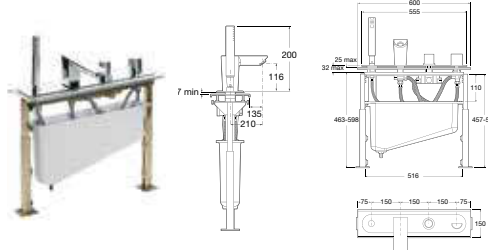

5A2847C00
Built-in thermostatic bath-shower mixer **£546.75**

5A2647C00
Deck-mounted thermostatic bath-shower mixer with kit **£1,079.21**