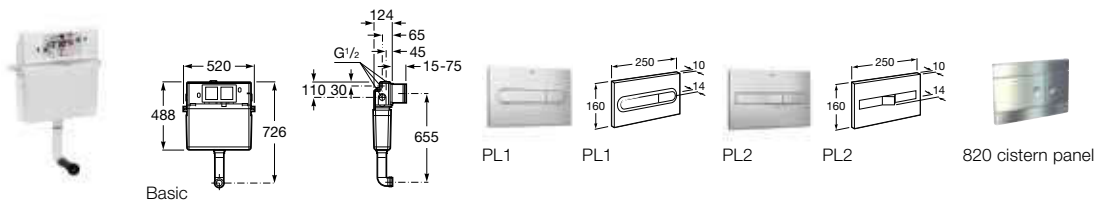

Back-to-wall WC options

890090200 Basic concealed cistern without bracket **£107.64**

890095001 Operating panel (PL1) – polished chrome **£54.34**

890095002 Operating panel (PL1) – matt chrome **£54.34**

890096001 Operating panel (PL2) – polished chrome **£65.21**

890096002 Operating panel (PL2) – matt chrome **£65.21**

8900C0000 Concealed cistern without bracket (820mm high) **£107.64**

890820FP0 Operating panel – polished chrome **£49.35**