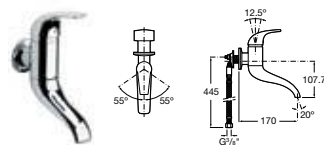

Frontalis

5A3557C00 Basin mixer **£384.76**