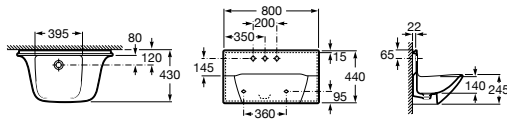

Frontalis

327580000 Basin – 1 taphole **£660.41**