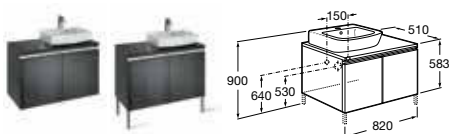

855730... Base unit with double drawer LH **£1,237.86**

855729... Base unit with double drawer RH **£1,237.86**

816408001 Optional legs (pair) **£53.27**

Units are compatible with the Hall 650mm, Happening 580mm and 560mm basins

Replace ... in the product code with the code for your preferred furniture colour: **035** Walnut, **034** Gloss Beige, **033** Gloss Anthracite Grey