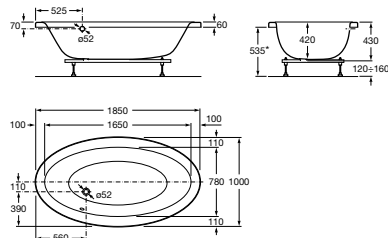

The prices listed are recommended retail prices excluding VAT and are held until March 2014.

Oval and Corner Baths

Georgia

210 litres

248159001 One piece bath and panel – 0 taphole (waste included) **£2,127.20**