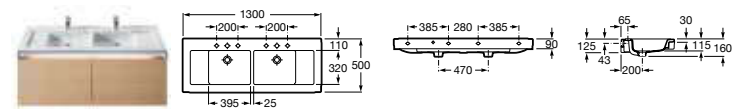

Stratum

327630000 Double basin – 1 taphole per bowl **£434.19**