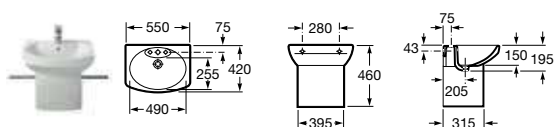

New Classical

327490000 Basin 750 x 525mm – 1 taphole **£352.03**

327491000 Basin 630 x 510mm – 1 taphole **£283.17**

337490000 Pedestal **£126.00**

Senso Compact

325513000 Basin 550 x 420mm – 1 taphole **£119.50**