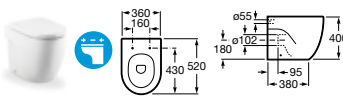

347247000 Back-to-wall WC pan **£291.75**

8012A2004 Soft-close seat **£105.02**

8012A0004 Seat **£77.75**