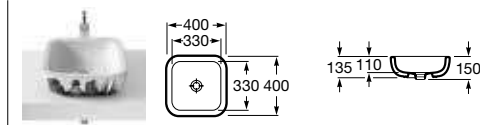

Countertop Basins

Urban

32765S00U Barcelona basin – 0 taphole **£280.08**