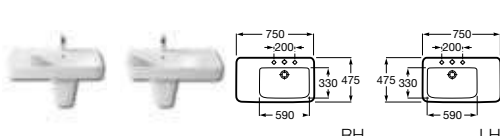

Replace ... in the product code with the code for your preferred furniture colour:

858 Matt White, **868** Matt Black, **896** Matt Red

- 32751M000** Basin 1000 x 480mm – 1 taphole **£270.61**
- 32751N000** Basin 850 x 475mm – 1 taphole **£253.70**
- 32751A000** Basin 650 x 475mm – 1 taphole **£168.90**
- 32751B000** Basin 600 x 475mm – 1 taphole **£117.99**
- 32751C000** Basin 550 x 440mm – 1 taphole **£112.75**