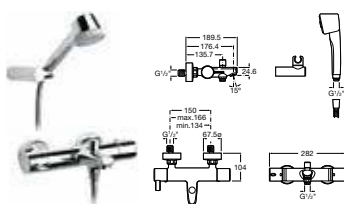

Targa-T

5A1160C00 Wall-mounted thermostatic bath-shower mixer with kit **£350.57**