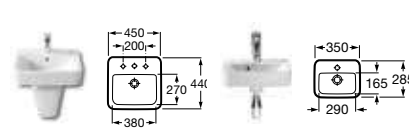

- **32751T000** Basin 450 x 440mm – 1 taphole **£101.48**
- **32751D000** Basin 350 x 285mm – 1 taphole **£94.39**