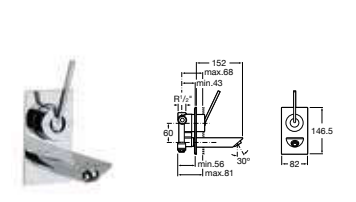

5A3547C00
Wall-mounted basin mixer **£465.45**