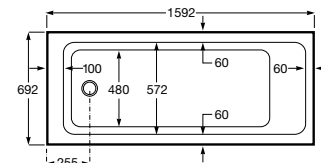

213 litres

024719000 Double-ended bath 1700 x 750mm – 0 taphole **£281.89**

024722000 Double-ended bath 1700 x 700mm – 0 taphole **£208.59**

024718000 Bath 1700 x 750mm – 0 taphole **£281.89**

024717000 Bath 1700 x 700mm – 0 taphole **£208.59**

024716000 Bath 1600 x 700mm – 0 taphole **£208.59**