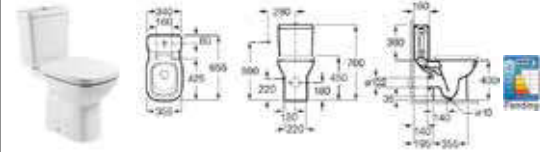

- **34299700U ECO** WC pan – open back **£90.67**
- **34199C00U ECO** Close-coupled cistern – 4.5/3 litres **£144.19**
- **801992004** Soft-close seat **£81.43**
- **801990004** Seat **£46.79**