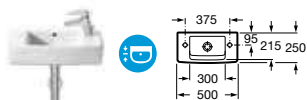

- **325883000** Cloakroom basin – 0 taphole **£112.42**
- **325883LH0** Cloakroom basin – 1 LH taphole **£112.42**
- **325883RH0** Cloakroom basin – 1 RH taphole **£112.42**