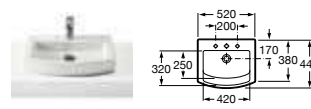

- **327882000** On countertop basin – 0 taphole **£228.62**
- **327882CT0** On countertop basin – 1 taphole **£228.62**