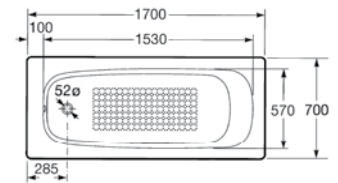

225 litres

231160000 Bath with anti-slip – 2 taphole **£418.24**
231180000 Bath – 2 taphole **£397.99**