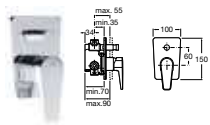

5A0631C00 Built-in bath-shower mixer **£194.75**