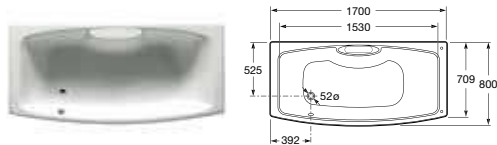

Senso

210 litres

247902000 Bath – 0 taphole **£460.97**

248067001 Bath with Total system – 0 taphole (waste included) **£2,924.58**

248066001 Bath with Tonic system – 0 taphole (waste included) **£1,687.25**

247W06000 Bath with Glow system – 0 taphole **£1,730.71**

259643000 Front panel **£175.41**

259644000 End panel **£89.06**