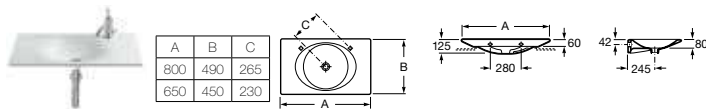

Kalahari

327896000 Double basin – 1 taphole per bowl **£381.57**

Kalahari

327897000 Basin – 1 taphole **£308.19**

Kalahari

327878000 Basin 800 x 490mm – 0 taphole **£248.09**
327878000H Basin 800 x 490mm – 1 RH taphole **£248.09**
840665001 Optional front towel rail **£163.10**
840523001 Optional side towel rail **£58.69**
327874000 Basin 650 x 450mm – 0 taphole **£220.82**
327874000H Basin 650 x 450mm – 1 RH taphole **£220.82**
32787457H Basin 650 x 450mm – 1 RH taphole (Argenta finish) **£551.80**
840523001 Optional side towel rail **£58.69**