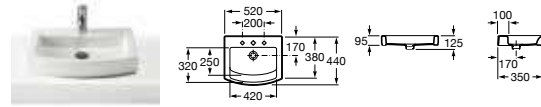

Diverta

32711G000 Basin – 1 taphole **£212.09**

Bol

327876000 Basin – 0 taphole **£214.34**

327876570 Basin – 0 taphole (Argenta finish) **£498.96**

Veranda-N

327447000 Basin – 1 taphole **£712.35**

Hall