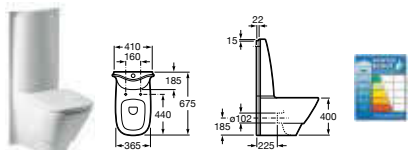

342587000 WC pan – moulded back-to-wall **£697.11**
341580000 Close-coupled cistern – 6/3 litres **£697.11**
801582004 Soft-close seat **£176.10**