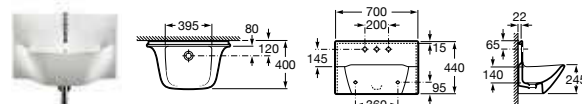

327581000 Basin – 1 taphole **£587.03**