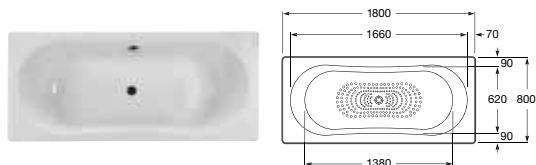

Duo Plus

210 litres

221670000 Bath with anti-slip – 0 taphole **£470.45**

221660000 Bath – 0 taphole **£457.90**

291021000 Legset **£10.23**

Legset must be ordered separately

Contesa Body Plus

194 litres