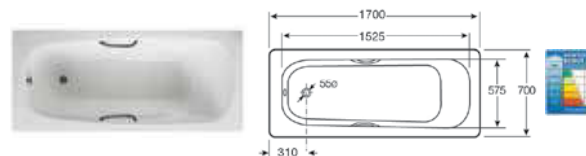

Carla ECO

2215L3000 ECO bath with anti-slip 1700 x 700mm – 2 taphole **£169.36**

2215L2000 ECO bath with anti-slip 1700 x 700mm – 0 taphole **£169.36**

031003014 Grips **£17.15**

291021000 Legset **£10.23**

015170000 Low height front panel (430 high) **£87.54**

015070000 Low height end panel (430 high) **£64.19**

Grips and legset must be ordered separately

Volumes are up to the overflow and do not include displacement

For full technical details, please see the product catalogue on our website.

Many of our products can be purchased through our online store. Please visit www.uk.roca.com for more details.