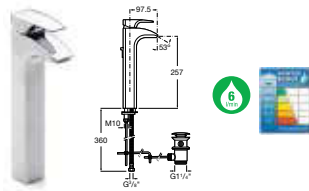

5A3450C00 Extended basin mixer with pop-up waste **£363.56**