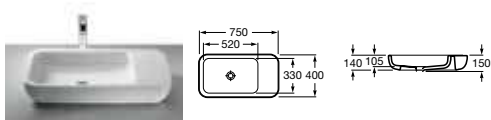

327655000 Basin – 0 taphole **£262.58**

Khroma

327653000 Basin – 1 taphole **£168.05**

Khroma

327654000 Basin – 0 taphole **£163.37**

Art

327220000 Basin – 0 taphole (no overflow) **£219.54**

Art