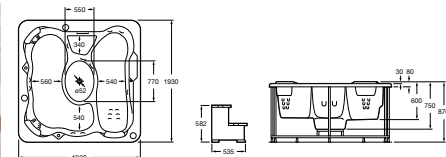

Broadway

8S3060..0 Whirlpool spa **£10,683.94**

8S0003000 Wooden step set **£448.13**

Replace .. in the product code with the code for your preferred bath colour: **00** White, **SG** Sierra Granite, **AG** Blue Granite