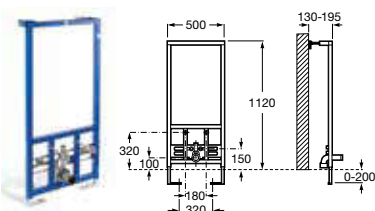

Wall-hung bidet options

890091000 Pro wall-hung bidet bracket **£188.38**