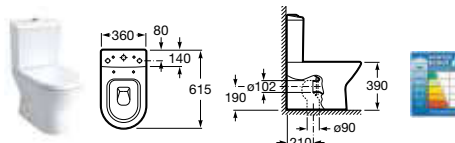

327646000 Corner basin – 1 taphole **£112.91**

342640000 WC pan – open back **£141.76**

341643000 Close-coupled cistern – 6/3 litres **£144.28**

80164A004 Soft-close seat **£81.56**

801640004 Seat **£62.72**