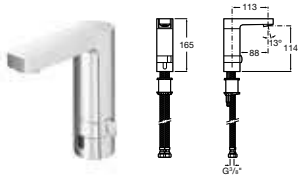

Electronic Taps

L90-E

5A5301C00 Electronic basin mixer with pop-up waste – battery powered **£467.32**
5A5501C00 Electronic basin mixer with pop-up waste – mains powered **£521.66**