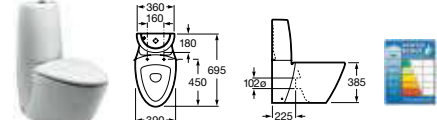

342447000 WC pan – moulded back-to-wall **£609.01**
341447000 Close-coupled cistern – 6/3 litres **£522.85**
801442004 Soft-close seat **£151.98**