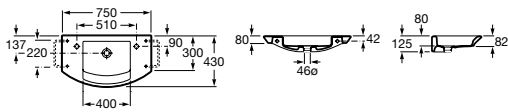

806 White

Textured wood finishes

201 Wenge

222 Walnut

Wall-Hung Basins

Mohave

327889000 Basin – 0 taphole **£334.50**

Khroma