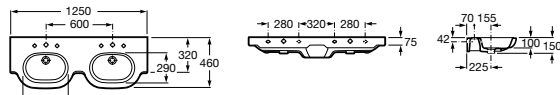

Meridian-N

32724A000 Double basin – 1 taphole per bowl **£326.76**

337240000 Pedestal **£92.74**

337241000 Semi-pedestal **£90.01**