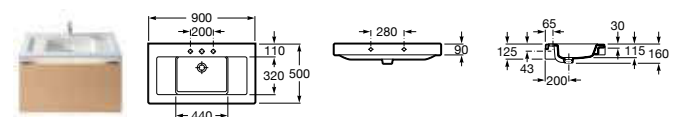

Stratum

327632000 Basin – 1 taphole **£264.60**