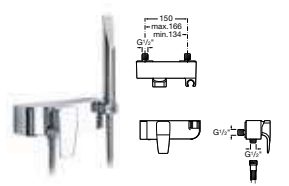

5A2050C00 Wall-mounted shower mixer with kit **£298.64**