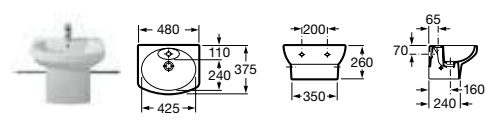

Senso Compact

- **327514000** Cloakroom basin with integrated semi-pedestal – 1 taphole **£180.56**