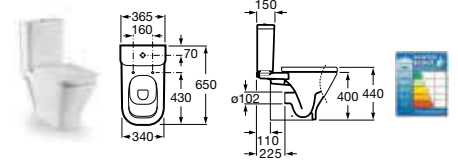

1. **342477000 ECO** WC pan – open back **£146.11**
2. **34147C000 ECO** Close-coupled cistern – 4.5/3 litres **£153.17**
3. **801472004** Soft-close seat **£87.19**
4. **801470004** Seat **£65.99**