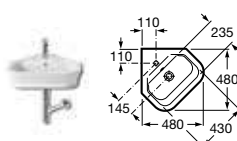

32747R000 Corner basin – 1 taphole **£140.22**