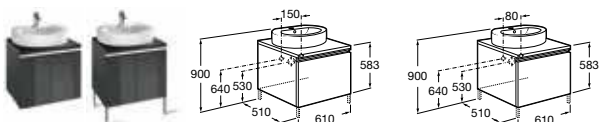

855721... Base unit with single drawer **£721.19**

816408001 Optional legs (pair) **£53.27**

Unit is compatible with the Hall 550mm, Happening 580mm and 560mm basins

Replace ... in the product code with the code for your preferred furniture colour: **035** Walnut, **034** Gloss Beige, **033** Gloss Anthracite Grey