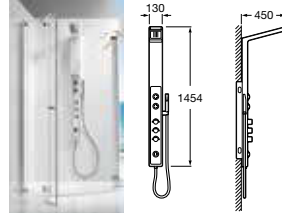

Fresh

2H0377001 Fresh **£1,306.32**