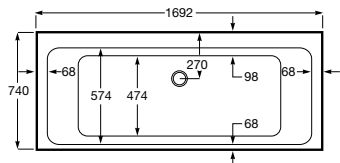

Bathroom Collections

For furniture finishes, see page 176

190 litres