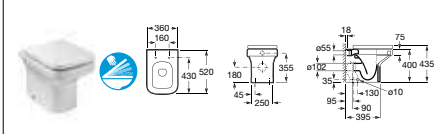

812233000 Mirror 450 x 900mm **£81.52**

347787000 Back-to-wall WC pan **£239.10**

801782004 Soft-close seat **£104.33**

801780004 Seat **£86.94**