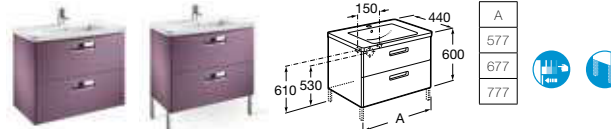

The Gap Unik

855712... Basin and furniture 800mm **£614.50**

855711... Basin and furniture 700mm **£569.40**

855710... Basin and furniture 600mm **£535.57**

855T12... Basin, furniture and Targa basin mixer 800mm **£709.22**

855T11... Basin, furniture and Targa basin mixer 700mm **£664.11**

855T10... Basin, furniture and Targa basin mixer 600mm **£619.02**

816405001 Optional legs (pair) **£53.27**

Replace ... in the product code with the code for your preferred furniture colour:

575 Matt Beige, **576** Matt White, **577** Matt Grape