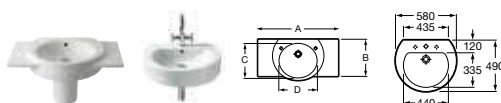

Choose the 900mm countertop if you want a bit more space either side of the basin.

Happening

327560000 Basin 900 x 475mm – 0 taphole **£406.40**
327561000 Basin 800 x 475mm – 0 taphole **£396.18**
327561LH0 Basin 800 x 475mm – 1 LH taphole **£396.18**
327561RH0 Basin 800 x 475mm – 1 RH taphole **£396.18**
327564000 Basin 700 x 430mm – 0 taphole **£398.54**
327563000 Basin 580 x 490mm – 1 taphole **£286.18**
337560000 Pedestal **£149.57**
337562000 Semi-pedestal **£158.46**