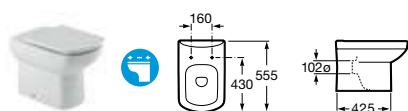

347517000 Back-to-wall WC pan **£231.20**

801512004 Soft-close seat **£98.73**

801511004 Seat **£79.25**