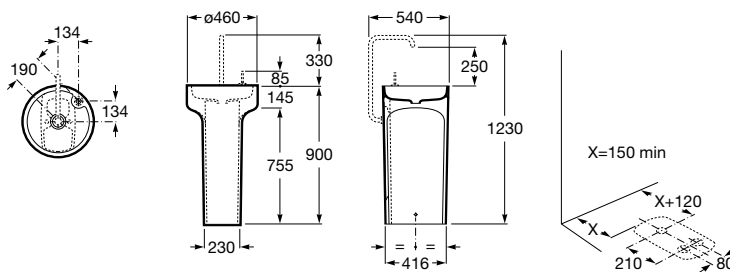

In and Under Countertop Basins

New Classical

Senso

Happening

Meridian-N

Giralda

Freestanding Basin

Amberes

893030001 Freestanding basin solution including tap £1,506.96