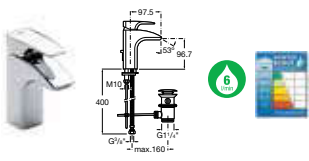

5A2762C00 Built-in thermostatic bath-shower mixer (handset and bath spout) **£508.89**

5A2962C00 Built-in thermostatic shower mixer (overhead rose and handset) **£769.54**

Thesis

5A3050C00 Basin mixer with pop-up waste **£255.80**