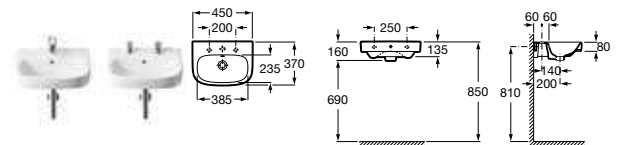

Victoria Plus

32599700U Cloakroom basin 450 x 370mm – 1 taphole **£67.24**

325997001 Cloakroom basin 450 x 370mm – 2 taphole **£67.24**

33599000U Pedestal **£46.09**