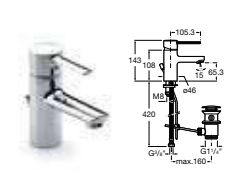

5A3139C00 Basin mixer **£105.06**

5A6039C00 Bidet mixer with pop-up waste **£152.67**

5A6139C00 Bidet mixer **£110.88**

5A0139C00 Wall-mounted bath-shower mixer with kit **£173.76**

Targa

5A3060C00 Basin mixer with pop-up waste **£124.21**