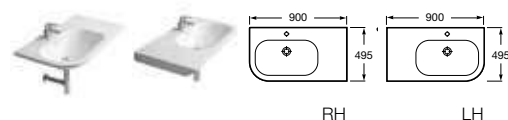

327649000 Asymmetrical basin LH – 1 taphole **£237.11**

327648000 Asymmetrical basin RH – 1 taphole **£237.11**

327646000 Corner basin – 1 taphole **£112.91**