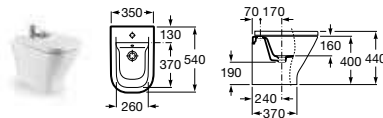

1. **357477000** Bidet – 1 taphole (moulded back-to-wall) **£159.07**
2. **806472004** Soft-close bidet cover **£90.20**
3. **806470004** Bidet cover **£69.91**