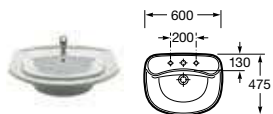

Bathroom Collections

For furniture finishes, see page 176

327465000 In countertop basin – 1 taphole **£142.91**