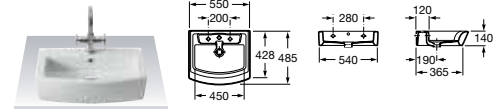

Hall

327881000 Basin – 1 taphole **£238.99**