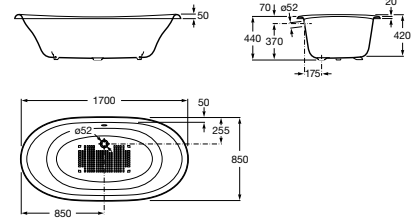

222 litres

233650000 Freestanding bath with anti-slip – grey exterior **£1,373.65**
506403400 Exposed waste and overflow fitting **£269.79**

291093000
Red leg set and chrome towel rail **£827.31**

291041001 Ash/chrome leg set **£329.58**

291094000 Eagle feet **£376.37**

291070000
L' shaped cherry wood legs **£1,207.93**