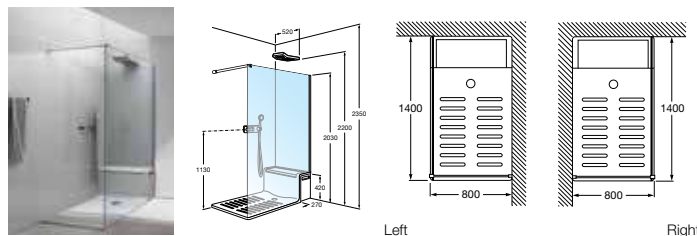

Hide & Seat

Complete storage solution for your shower space with screen, acrylic shower tray, seat with storage and external trolley

2H0409000 RH – as above **£2,841.00**

2H0410000 LH – as above **£2,841.00**

2H0418000 RH – as above with thermostatic controls, handset and overhead shower rose **£3,837.84**

2H0419000 LH – as above with thermostatic controls, handset and overhead shower rose **£3,837.84**

Special order product.