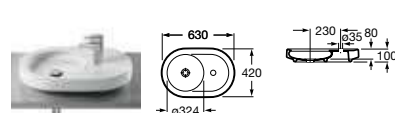

327221000 Basin – 0 taphole (no overflow) **£268.47**

Orbita

327222000 Basin – 0 taphole (no overflow) **£200.73**

Orbita

327223000 Basin – 0 taphole (no overflow) **£319.90**

Orbita

32722G000 Basin – 1 taphole (no overflow) **£319.90**