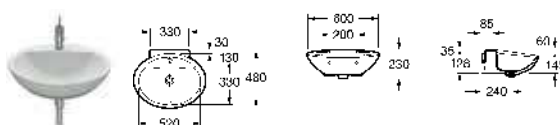

Fontana

327877000 Basin – 1 taphole **£218.24**