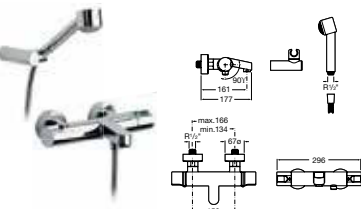

Moai-T

5A1146C00 Wall-mounted thermostatic bath-shower mixer with kit **£372.36**

5A2946C00 Built-in thermostatic bath or shower mixer **£372.36**