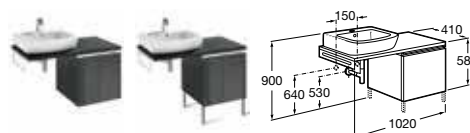

855732... Base unit with single drawer and towel rail LH **£861.12**

855731... Base unit with single drawer and towel rail RH **£861.12**

816410001 Optional legs (pair) for use with Hall 520mm basin **£53.27**

816405001 Optional legs (pair) for use with Hall 450mm basin **£53.27**

Units are compatible with the Hall 520mm and 450mm basins

Replace ... in the product code with the code for your preferred furniture colour: **035** Walnut, **034** Gloss Beige, **033** Gloss Anthracite Grey