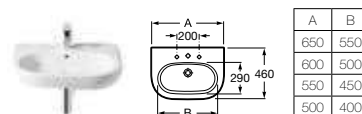

327241000 Basin 650 x 460mm – 1 taphole **£231.74**

327242000 Basin 600 x 460mm – 1 taphole **£192.56**

327243000 Basin 550 x 460mm – 1 taphole **£162.31**

327244000 Basin 500 x 460mm – 1 taphole **£137.71**

337240000 Pedestal **£92.74**

337241000 Semi-pedestal **£90.01**