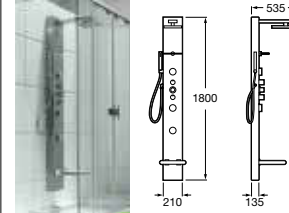

Neos III

2H0350000
Neos III – thermostatic **£1,194.02**
2H0364000 Neos III corner fixing kit **£87.54**