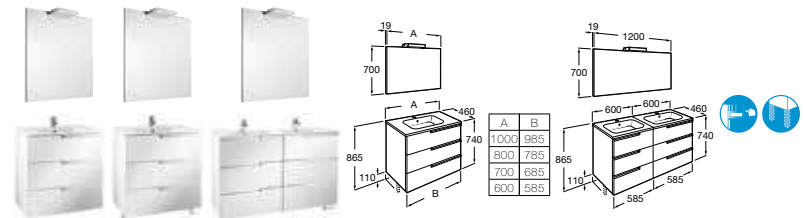

Victoria-N Unik basin and furniture with 3 drawers, mirror and light

855845... 1200mm (double basin) **£869.44**

855846... 1000mm **£543.40**

855847... 800mm **£489.06**

855848... 700mm **£467.32**

855849... 600mm **£445.59**

816555001 Optional legs (pair) – 110mm **£23.91**

Replace ... in the product code with the code for your preferred furniture colour:

153 Gloss Anthracite Grey, **154** Textured Wenge, **155** Textured Oak, **806** Gloss White