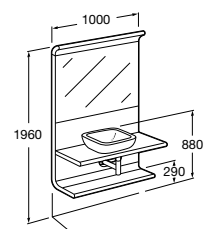

1. **855706...** Unit for 400 countertop basin **£2,917.48**
2. Replace ... in the product code with the code for your preferred colour:
   F3T Passion Red, **F4T** Oxygen Blue, **004** White, **609** Oak, **001** Wenge