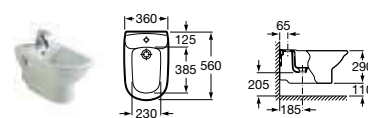

801462004 Soft-close seat **£94.84**

801461004 Seat **£67.56**

357464000 Bidet – 1 taphole **£166.28**

806460004 Bidet cover **£70.14**

357465000 Wall-hung bidet – 1 taphole **£245.50**

The Gap

327473000 Basin 650 x 470mm – 1 taphole **£135.51**