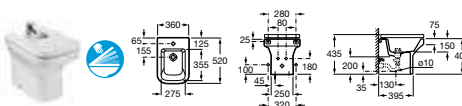

357787000 Compact bidet – 1 taphole (moulded back-to-wall) **£271.70**

80678C004 Soft-close bidet cover **£104.33**

80678B004 Bidet cover **£86.94**