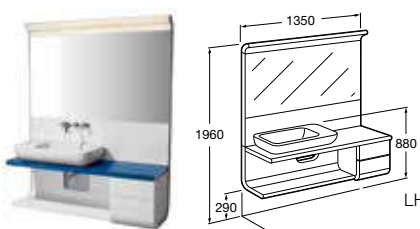

1. **855707...** Unit for 750 countertop basin – left hand **£4,201.17**
   - **855708...** Unit for 750 countertop basin – right hand **£4,201.17**
2. Replace ... in the product code with the code for your preferred colour:
   F3T Passion Red, **F4T** Oxygen Blue, **004** White, **609** Oak, **001** Wenge