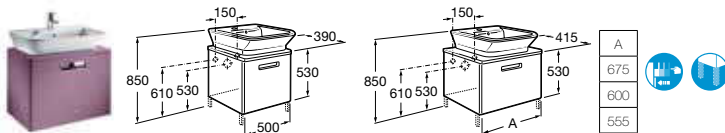

1. **856526...** Unit with drawer for 650mm basin **£473.56**
2. **856525...** Unit with drawer for 600mm basin **£426.21**
3. **856524...** Unit with drawer for 550mm basin **£378.85**
4. **856523...** Unit with drawer for 500mm basin **£343.32**
5. **816405001** Optional legs (pair) **£53.27**
6. Replace ... in the product code with the code for your preferred furniture colour:
   575 Matt Beige, **576** Matt White, **577** Matt Grape