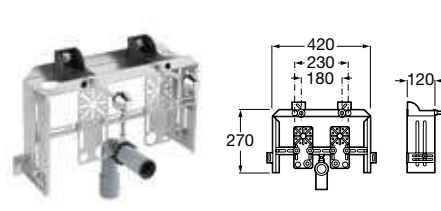

Wall-hung basin options

890093000 Pro basin support bracket **£188.38**

Wall-hung bidet options

890091000 Pro wall-hung bidet bracket **£188.38**

Wall-hung bidet options

890091100 Basic wall-hung bidet bracket **£135.09**