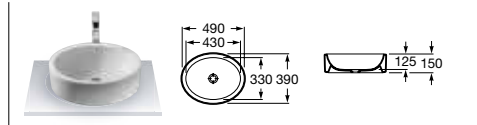

Fuego

32722E000 Basin – 0 taphole **£165.60**