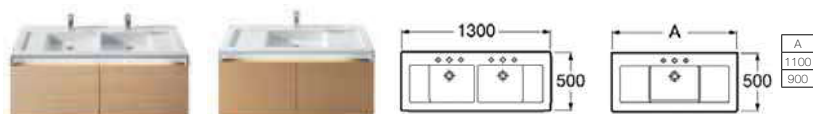

327630000 Basin 1300 x 500mm – 1 taphole per bowl **£434.19**

327631000 Basin 1100 x 500mm – 1 taphole **£291.73**

327632000 Basin 900 x 500mm – 1 taphole **£264.60**