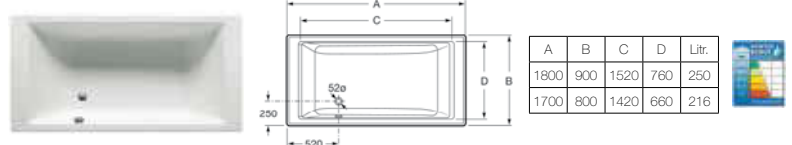

Vythos double-ended

247592000 Bath 1800 x 900mm – 0 taphole **£783.28**

248062001 Bath with Total system 1800 x 900mm – 0 taphole (waste included) **£3,093.30**

248061001 Bath with Tonic system 1800 x 900mm – 0 taphole (waste included) **£2,193.43**

247W92000 Bath with Glow system 1800 x 900mm – 0 taphole **£2,079.07**

247701000 Bath 1700 x 800mm – 0 taphole **£478.47**

248060001 Bath with Total system 1700 x 800mm – 0 taphole (waste included) **£2,924.58**

248057001 Bath with Tonic system 1700 x 800mm – 0 taphole (waste included) **£2,024.71**

247W01000 Bath with Glow system 1700 x 800mm – 0 taphole **£1,774.27**