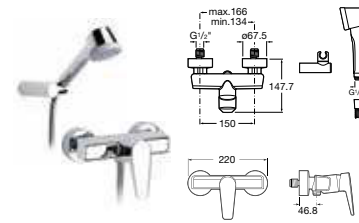

5A2031C00 Wall-mounted shower mixer with kit **£186.98**