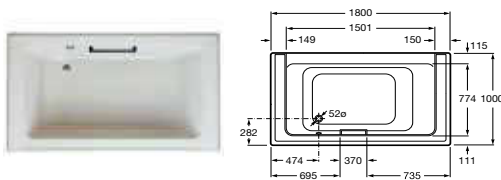

New Classical

250 litres

247552001 Bath with grip – 0 taphole **£1,067.80**

248087001 Bath with grip and Total system – 0 taphole (waste included) **£4,049.42**

248086001 Bath with grip and Tonic Premium system – 0 taphole (waste included) **£3,318.28**

291066000 Optional headrest **£99.22**