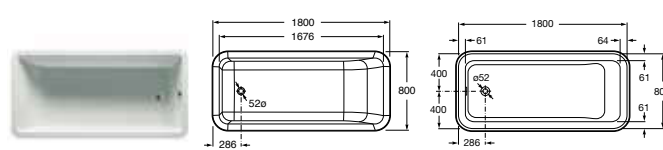

280 litres
248158001 Acrylic one piece bath and panel – 0 taphole (waste included) **£2,328.15**
247704000 Acrylic bath for recessed installation – 0 taphole **£927.76**