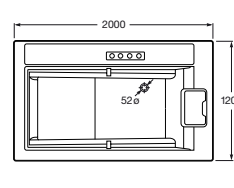

In-Flow

220 litres

Bath – 0 taphole

Comes complete with taps, air massage, side waterfalls, headrest and grip

248199001 Bath with Total Premium system TBA

25E045000 Front panel TBA

25E046000 End panel TBA

Volumes are up to the overflow and do not include displacement

The information in this section is intended as a guide to help you decide on the best products for your space and budget. It is not intended to be a substitute for guidance from bathroom professionals so it is always wise to check that the products you like are suitable for your installation. Sundry items, such as wastes and traps, can be found in our price list.

The prices listed are recommended retail prices excluding VAT and are held until March 2014.