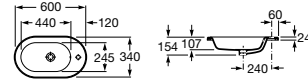

New Classical

327495000 Basin – 1 taphole £283.17

Senso

327515000 Basin – 1 taphole £177.96

Happening

327565000 Basin – 0 taphole £212.78

Meridian-N

32724E000 Basin – 1 taphole £181.41