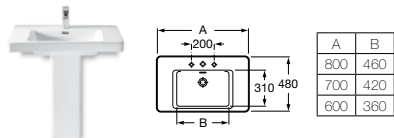

Khroma

- **327650000** Basin 800 x 480mm – 1 taphole **£320.93**
- **327651000** Basin 700 x 480mm – 1 taphole **£297.60**
- **327652000** Basin 600 x 480mm – 1 taphole **£268.41**
- **337650000** Pedestal **£140.04**
- **337652000** Semi-pedestal **£163.37**