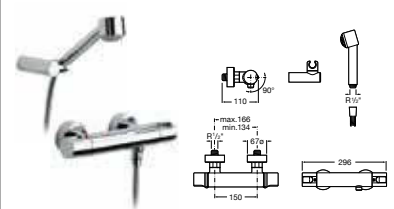

5A1346C00 Wall-mounted thermostatic shower mixer with kit **£306.56**