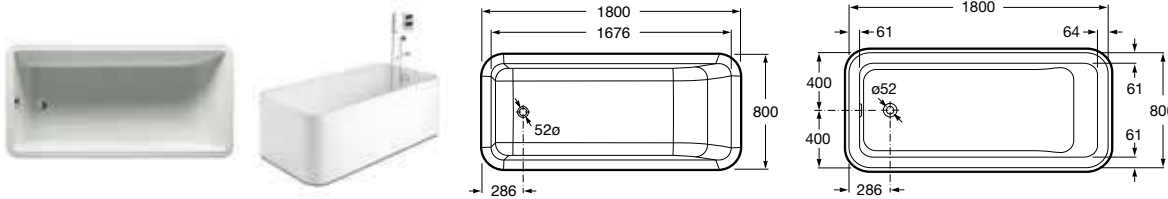

Rectangular Baths

Element

280 litres

248158001 One piece bath and panel – 0 taphole (waste included) **£2,328.15**

247704000 Bath for recessed installation – 0 taphole **£927.76**