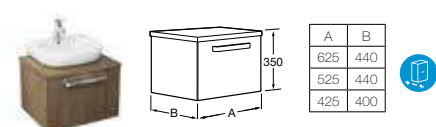

Meridian-N

856009M.. Unit with drawer for 650 or 600mm basins **£322.92**

856206M.. Countertop **£86.11**

856201M15 Countertop for use with 650mm basin (Black) **£182.99**

856202M15 Countertop for use with 600mm basin (Black) **£182.99**

856011M.. Unit with drawer for 550 or 500mm basins **£312.16**

856207M.. Countertop **£75.35**

856203M15 Countertop for use with 550mm basin (Black) **£172.22**

856204M15 Countertop for use with 500mm basin (Black) **£172.22**

856013M.. Unit with drawer for 450mm basin **£301.39**

856208M.. Countertop **£64.58**

856205M15 Countertop for use with 450mm basin (Black) **£161.46**

Countertops that specify a particular basin are made from a solid surface and are pre-cut to suit the basin
Replace .. in the product code with the code for your preferred furniture colour: **01** Gloss White, **06** Oak