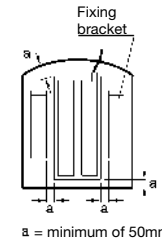

812194000 Ø 750mm **£120.69**

812193000 Ø 550mm **£101.46**

Play mirror

812166000 Mirror with magnifier **£160.44**

Demisters

The demister is placed on the back of the mirror, leaving a minimum distance of 50mm between the inside edge of the fixing bracket and the demister.