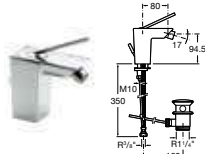

5A6047C00
Bidet mixer with pop-up waste **£379.17**