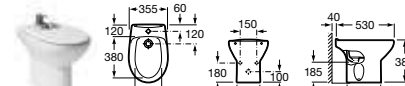

- **355394000** Bidet – 1 taphole **£123.40**
- **806390004** Bidet cover **£48.05**