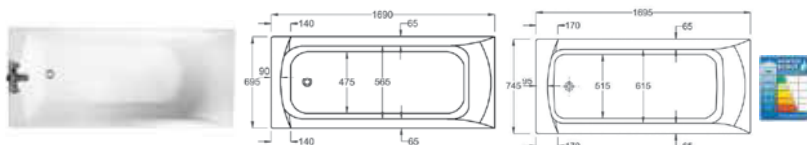

172 litres

195 litres

123501000 Bath 1700 x 750mm – 0 taphole **£291.75**

123503000 Bath 1700 x 700mm – 2 taphole **£291.75**

123502000 Bath with grips 1700 x 750mm – 0 taphole **£291.75**