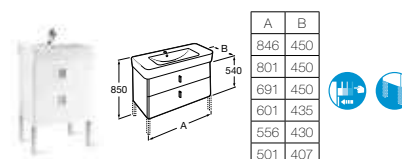

856596... Unit with 2 drawers for 1000mm basin **£760.76**

856595... Unit with 2 drawers for 850mm basin **£706.42**

856597... Unit with 2 drawers for 750mm LH basin **£652.08**

856594... Unit with 2 drawers for 750mm RH basin **£652.08**

856593... Unit with 2 drawers for 650mm basin **£597.74**

856592... Unit with 2 drawers for 600mm basin **£543.40**

856591... Unit with 2 drawers for 550mm basin **£489.06**

816405001 Optional legs (pair) **£53.27**

Replace ... in the product code with the code for your preferred furniture colour: **858** Matt White,

868 Matt Black, **896** Matt Red