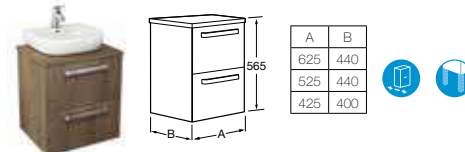

856010M.. Unit with two drawers for 650 or 600mm basins **£387.50**

856206M.. Countertop **£86.11**

856201M15 Countertop for use with 650mm basin (Black) **£182.99**

856202M15 Countertop for use with 600mm basin (Black) **£182.99**

856012M.. Unit with two drawers for 550 or 500mm basins **£376.74**

856207M.. Countertop **£75.35**

856203M15 Countertop for use with 550mm basin (Black) **£172.22**

856204M15 Countertop for use with 500mm basin (Black) **£172.22**

856014M.. Unit with two drawers for 450mm basin **£365.98**

856208M.. Countertop **£64.58**

856205M15 Countertop for use with 450mm basin (Black) **£161.46**

816412001 Optional legs (pair) **£53.27**

856401M03 Optional plinth (chrome) **£80.74**

Countertops that specify a particular basin are made from a solid surface and are pre-cut to suit the basin
Replace .. in the product code with the code for your preferred furniture colour: **01** Gloss White, **06** Oak