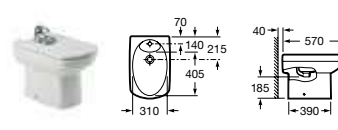

341518000 Close-coupled cistern – 6/3 litres **£187.43**

801512004 Soft-close seat **£98.73**

801511004 Seat **£79.25**

346517000 Wall-hung WC pan **£377.99**

801512004 Soft-close seat **£98.73**

801511004 Seat **£79.25**