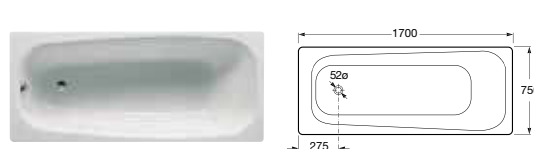

Duo Plus

210 litres

221670000 Bath with anti-slip – 0 taphole **£470.45**

221660000 Bath – 0 taphole **£457.90**

291021000 Legset **£10.23**

Legset must be ordered separately

Contesa Body Plus

194 litres