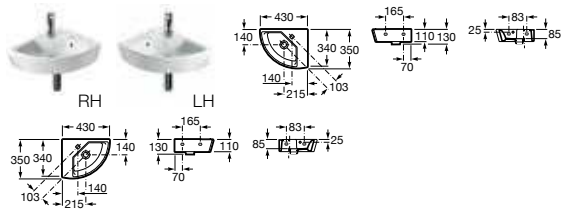

Countertop or Wall-Hung Basins

Hall

327623000 Corner basin LH – 1 taphole **£98.34**
327622000 Corner basin RH – 1 taphole **£98.34**