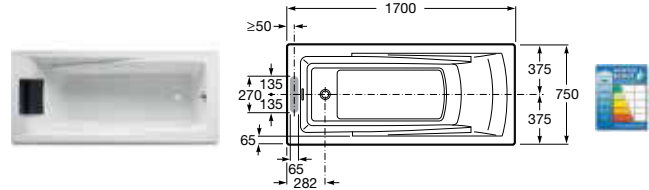

Hall

195 litres

248162000 Bath with headrest – 0 taphole **£476.13**