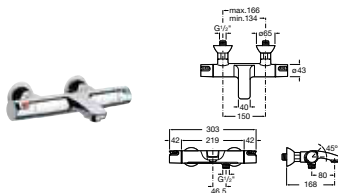

Victoria (V2)-T

5A1118C00 Wall-mounted thermostatic bath-shower mixer (no kit) **£209.90**

This product is restricted to 48°