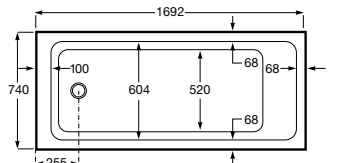

Bathroom Collections

For furniture finishes, see page 176

190 litres

165 litres

240 litres

228 litres

213 litres

024719000 Double-ended bath 1700 x 750mm – 0 taphole **£281.89**

024722000 Double-ended bath 1700 x 700mm – 0 taphole **£208.59**

024718000 Bath 1700 x 750mm – 0 taphole **£281.89**

024717000 Bath 1700 x 700mm – 0 taphole **£208.59**

024716000 Bath 1600 x 700mm – 0 taphole **£208.59**

Nexo

327640000 Basin 680 x 505mm – 1 taphole **£138.00**

327641000 Basin 600 x 475mm – 1 taphole **£112.91**

327642000 Basin 550 x 440mm – 1 taphole **£82.79**

337641000 Pedestal **£52.69**

337642000 Semi-pedestal **£81.56**

327643000 Cloakroom basin 450 x 365mm – 1 taphole **£71.51**

327645000 Cloakroom basin 405 x 275mm – 1 RH taphole **£71.51**

327649000 Asymmetrical basin LH – 1 taphole **£237.11**

327648000 Asymmetrical basin RH – 1 taphole **£237.11**

327646000 Corner basin – 1 taphole **£112.91**

342640000 WC pan – open back **£141.76**

341643000 Close-coupled cistern – 6/3 litres **£144.28**

80164A004 Soft-close seat **£81.56**

801640004 Seat **£62.72**

342642000 Compact WC pan – moulded back-to-wall **£158.07**

341645000 Compact close-coupled cistern – 6/3 litres **£163.08**

80164A004 Soft-close seat **£81.56**

801640004 Seat **£62.72**

347615000 Back-to-wall WC pan **£188.18**

80164A004 Soft-close seat **£81.56**

801640004 Seat **£62.72**

346640000 Wall-hung WC pan **£263.45**

80164A004 Soft-close seat **£81.56**

801640004 Seat **£62.72**

357640000 Bidet – 1 taphole **£144.28**

806640004 Bidet cover **£52.24**

357645000 Wall-hung bidet – 1 taphole **£200.73**