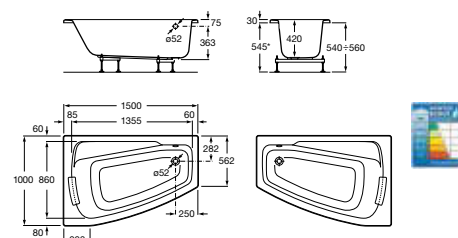

247518000 Optional headrest (white) **£84.44**

Novara

332 litres

247648001 Corner bath – 0 taphole **£1,100.67**

259646001 Wooden and acrylic corner panel with built-in chrome towel rail **£1,027.30**

Waitara-N