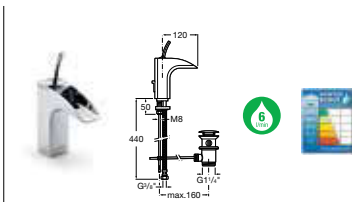

Thermostatic

EverShine®

The beauty of the hard-wearing chrome-plated finish of Roca taps is thanks to the innovative EverShine® chrome-plating system which involves an electrolytic coating. This guarantees that each tap will continue to shine over the years and also makes cleaning easier.

SafeTouch®

The latest development in materials has allowed us to develop SafeTouch® technology which prevents the chrome-plating of our thermostatic taps from overheating. This eliminates the risk of scalding which is of great importance to all, particularly those with young children.

Security 38®

A security device (a red button) that stops the control knob from being turned past the 38°C point, Security 38® means wellness and comfort can be combined.

50% ECO

The Victoria (V2)-T thermostatic wall-mounted products come with a green button that instantly reduces the water flow by 50% when pressed.

Quick Reaction®

Thanks to the development of the Quick Reaction® technology, our thermostatic taps allow you to enjoy the required water flow and temperature in less than 3 seconds. Furthermore, both remain constant irrespective of variations in the water pressure.

Evol

5A3049C00
Basin mixer with pop-up waste **£430.62**