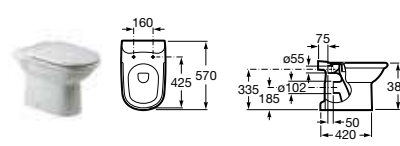

347465000 Back-to-wall WC pan **£211.72**

801462004 Soft-close seat **£94.84**

801461004 Seat **£67.56**