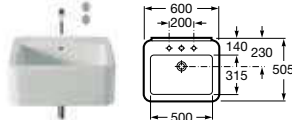

387580001
 Towel rail **£190.79**

Element

327572000 On countertop basin – 0 taphole **£425.30**

327570000 Basin 600 x 515mm – 0 taphole **£381.57**
327571000 Basin 600 x 515mm – 1 taphole **£407.73**

327576000 On countertop basin – 1 taphole **£294.57**