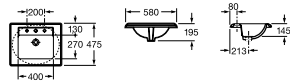

New Classical

327495000 Basin – 1 taphole £283.17

Senso

327515000 Basin – 1 taphole £177.96

Happening

327565000 Basin – 0 taphole £212.78

Meridian-N

32724E000 Basin – 1 taphole £181.41