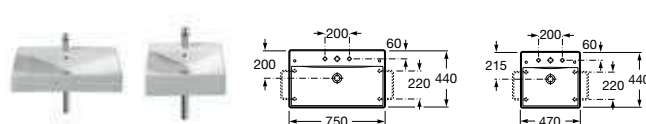

327110000 Basin 750 x 440mm – 1 taphole **£247.30**

327110000 Basin 470 x 440mm – 1 taphole **£181.11**