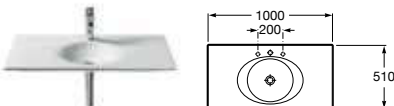

327897000 Basin – 1 taphole **£308.19**