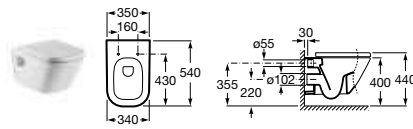

1. **346477000** Wall-hung WC pan **£288.68**
2. **801472004** Soft-close seat **£87.19**
3. **801470004** Seat **£65.99**