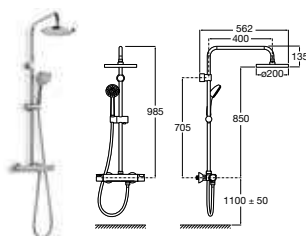

5A9718C00 Wall-mounted thermostatic shower column with kit **£379.60**