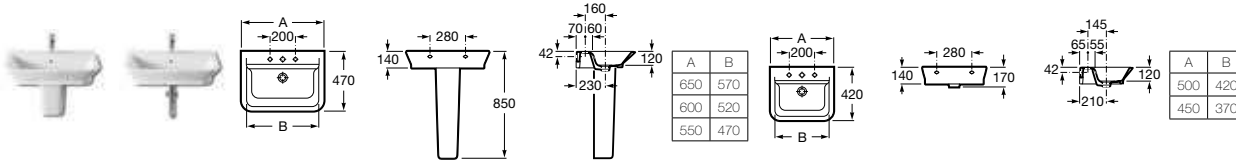

Diverta

327111000 Basin – 1 taphole **£181.11**

Fontana

327877000 Basin – 1 taphole **£218.24**

Countertop or Wall-Hung Basins

The Gap

- 327473000** Basin 650 x 470mm – 1 taphole **£135.51**
- 327474000** Basin 600 x 470mm – 1 taphole **£107.11**
- 327475000** Basin 550 x 470mm – 1 taphole **£88.37**
- 32747J000** Basin 550 x 470mm – 0 taphole **£88.37**
- 327476000** Basin 500 x 420mm – 1 taphole **£86.02**
- 327477000** Basin 450 x 420mm – 1 taphole **£75.41**
- 32747K000** Basin 450 x 420mm – 0 taphole **£75.41**
- 337470000** Pedestal **£55.38**
- 337471000** Semi-pedestal **£69.52**