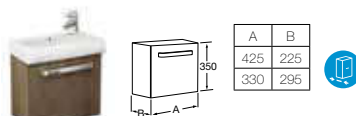

1. **856007M..** Unit with half height door for 450mm basin **£182.99**
   - **856005M..** Unit with half height door for 350mm basin **£193.75**
2. Replace .. in the product code with the code for your preferred furniture colour: **01** Gloss White, **06** Oak