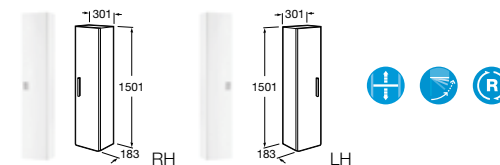

856305... Column unit **£547.25**

Replace ... in the product code with the code for your preferred furniture colour:

858 Matt White, **868** Matt Black, **896** Matt Red