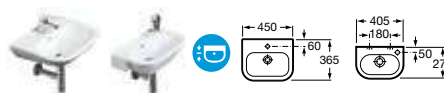

Nexo

327640000 Basin 680 x 505mm – 1 taphole **£138.00**

327641000 Basin 600 x 475mm – 1 taphole **£112.91**

327642000 Basin 550 x 440mm – 1 taphole **£82.79**

337641000 Pedestal **£52.69**

337642000 Semi-pedestal **£81.56**