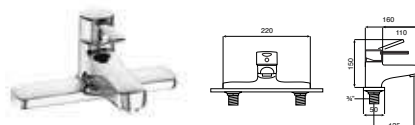

5A3160C00 Basin mixer **£111.23**

5A3460C00 Extended basin mixer with pop-up waste **£188.52**

5A6060C00 Bidet mixer with pop-up waste **£139.02**

5A6160C00 Bidet mixer **£111.23**

5A0160C00 Wall-mounted bath-shower mixer with kit **£168.28**