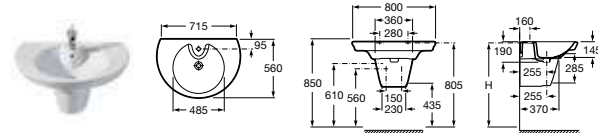

Meridian-N Compact

- 327249000** Cloakroom basin – 1 RH taphole **£102.70**
- 337242000** Semi-pedestal **£90.01**

Meridian-N Compact

- 327248000** Cloakroom basin – 1 RH taphole **£110.87**

Veranda-N

- 327442000** Basin – 1 taphole **£359.57**
- 337443000** Semi-pedestal **£242.54**