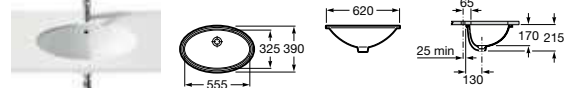

Grand Berna

327899000 Basin – 0 taphole £158.06