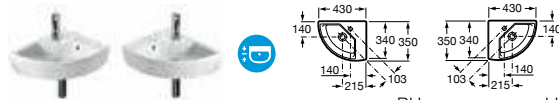

- **327623000** Corner basin LH – 1 taphole **£98.34**
- **327622000** Corner basin RH – 1 taphole **£98.34**
- **840628001** Optional towel rail **£91.23**