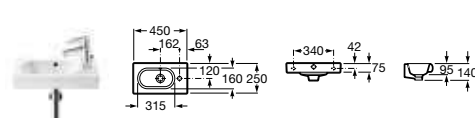

Meridian-N Compact

- **327248000** Cloakroom basin – 1 RH taphole **£110.87**