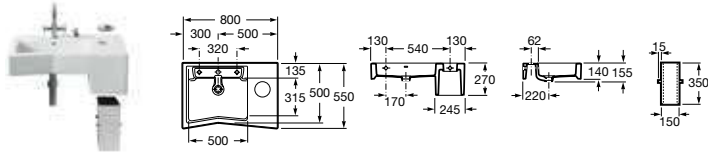

Forum

32788A000 Basin – 0 taphole **£359.55**

840550000 Optional stainless steel paper bin **£205.44**