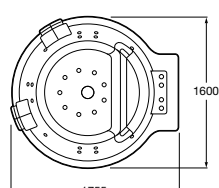

Circular

440 litres

Bath – 0 taphole

Freestanding

Comes complete with 2 headrests, taps, perimeter panel and shelving unit included

248205001 With Total Premium system TBA

248204001 Bath only TBA

Corner

Comes complete with 2 headrests, taps, corner panel and side platform with towel rail

248211001 With Total Premium system TBA

248210001 Bath only TBA

Built-in

Comes complete with 2 headrests and taps

248207001 With Total Premium system TBA

248206001 Bath only TBA