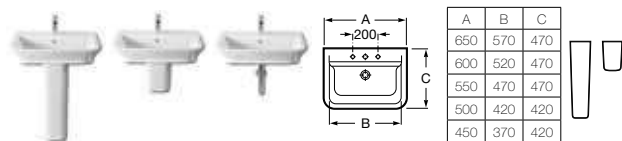

801462004 Soft-close seat **£94.84**

801461004 Seat **£67.56**

357464000 Bidet – 1 taphole **£166.28**

806460004 Bidet cover **£70.14**

357465000 Wall-hung bidet – 1 taphole **£245.50**

The Gap

327473000 Basin 650 x 470mm – 1 taphole **£135.51**