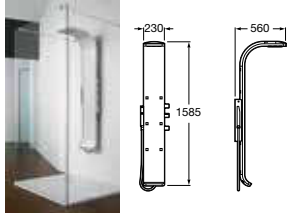

Hydromassage Columns

Flat

2H0393000 Flat **£2,003.05**