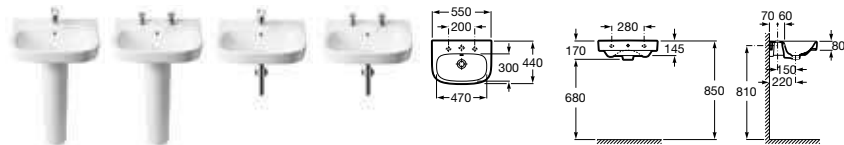

Victoria Plus

332599500U Basin 550 x 440mm – 1 taphole **£70.34**

325995001 Basin 550 x 440mm – 2 taphole **£70.34**

33599000U Pedestal **£46.09**