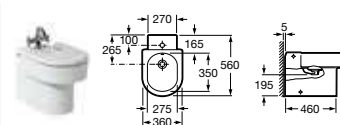

357564000 Bidet – 1 taphole **£274.74**
806560004 Bidet cover **£70.78**