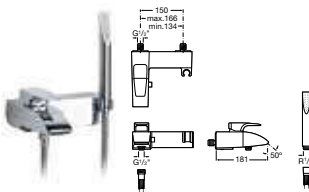

5A3150C00 Basin mixer **£233.72**

5A3450C00 Extended basin mixer with pop-up waste **£363.56**

5A4750C00 Wall-mounted basin mixer **£266.17**

5A6050C00 Bidet mixer with pop-up waste **£251.89**

5A6150C00 Bidet mixer **£219.44**