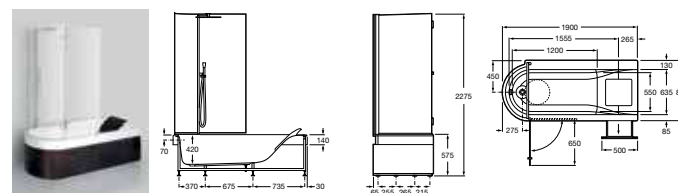

260 litres
Acrylic bath – 0 taphole. Comes complete with wooden panel, drawer, headrest, thermostatic taps, overhead rose, handset, hose, air massage, chromotherapy and steam
247996001 LH **£9,426.14**
247995001 RH **£9,426.14**