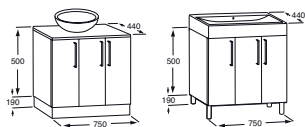

1. **For on countertop/vanity basins**
2. **856BU30..** Base unit 750mm **£419.50**
   - **856WT20..** Countertop 750mm **£91.77**
   - **856DL0300** Optional decorative leg (1) **£18.69**
   - **856NP30..** Optional plinth and plinth legs **£48.51**

Replace .. in the product code with the code for your preferred furniture colour:
00 Gloss White, **MW** Medium Walnut, **DW** Dark Walnut