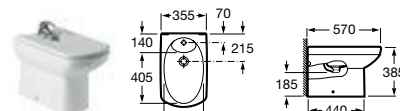

357517000 Bidet – 1 taphole (moulded back-to-wall) **£246.24**

806511004 Bidet cover **£79.25**