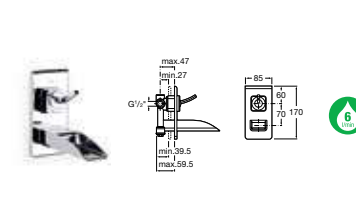

Evol

5A3049C00
Basin mixer with pop-up waste **£430.62**

5A3449C00 Extended basin mixer with pop-up waste **£559.00**

5A4749C00 Wall-mounted basin mixer **£500.65**

5A0149C00 Wall-mounted bath-shower mixer with kit **£664.02**