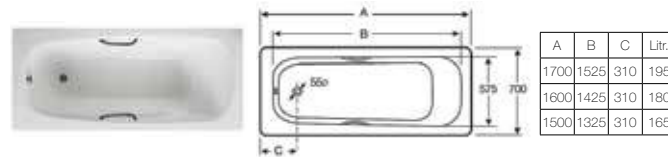

Carla

2374L3000 Bath with anti-slip 1700 x 700mm – 2 taphole **£127.42**

2374M3000 Bath 1700 x 700mm – 2 taphole **£119.33**

2374L2000 Bath with anti-slip 1700 x 700mm – 0 taphole **£127.42**

2374M2000 Bath 1700 x 700mm – 0 taphole **£119.33**

2375L3000 Bath with anti-slip 1600 x 700mm – 2 taphole **£127.42**

2375M3000 Bath 1600 x 700mm – 2 taphole **£119.33**

2376L3000 Bath with anti-slip 1500 x 700mm – 2 taphole **£127.42**

2376M3000 Bath 1500 x 700mm – 2 taphole **£119.33**

031003014 Grips **£17.15**

291021000 Legset **£10.23**

Grips and legset must be ordered separately