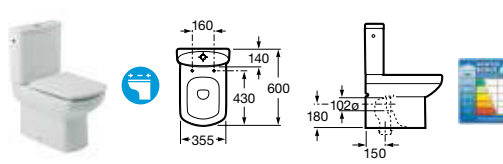

342518000 WC pan – moulded back-to-wall **£205.23**

34151B000 Close-coupled cistern – 6/3 litres **£207.81**

801512004 Soft-close seat **£98.73**

801511004 Seat **£79.25**

34251S000 **ECO** WC pan – moulded back-to-wall **£205.23**

34151D000 **ECO** Close-coupled cistern – 4.5/3 litres **£207.81**

801512004 Soft-close seat **£98.73**

801511004 Seat **£79.25**