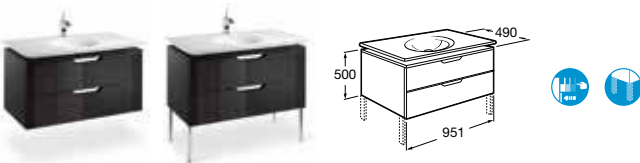

856452... Unit for 1000mm basin **£1,127.53**

816406001 Optional legs (pair) **£53.27**

Replace ... in the product code with the code for your preferred furniture colour: **764** Gloss White, **770** Gloss Anthracite Grey, **771** Gloss Taupe