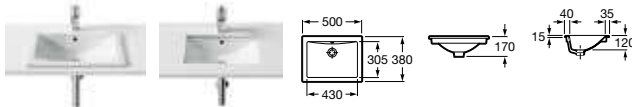

Diverta

327114000 Basin – 0 taphole £176.10