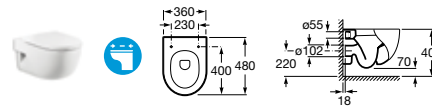

1. **346248000** Wall-hung WC pan **£414.28**
   8012AC004 Soft-close seat **£105.02**
   8012AB004 Seat **£77.75**