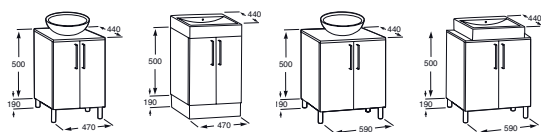

Smooth

1. **Base units for on countertop basins**
2. **856BU10..** Base unit 470mm **£294.98**
   - **856WT00..** Countertop 470mm **£65.55**
   - **856DL0300** Optional decorative leg (1) **£18.69**
   - **856NP10..** Optional plinth and plinth legs **£48.51**

- **856BU20..** Base unit 590mm **£351.33**
- **856WT10..** Countertop 590mm **£81.28**
- **856DL0300** Optional decorative leg (1) **£18.69**
- **856NP20..** Optional plinth and plinth legs **£48.51**

Replace .. in the product code with the code for your preferred furniture colour:
00 Gloss White, **MW** Medium Walnut, **DW** Dark Walnut