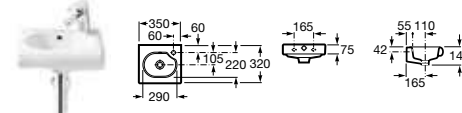

Meridian-N Compact

- **327249000** Cloakroom basin – 1 RH taphole **£102.70**
- **337242000** Semi-pedestal **£90.01**