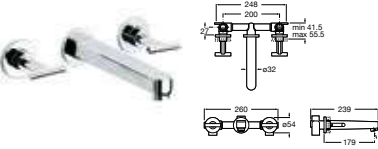

5A3446C00 Extended basin mixer with pop-up waste **£258.16**

5A4446C00 Deck-mounted basin mixer with pop-up waste **£350.57**

5A4546C00 Wall-mounted basin mixer (155mm spout) **£315.52**

5A4646C00 Wall-mounted basin mixer (180mm spout) **£322.52**