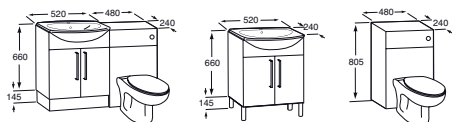

1. **Compact back-to-wall and semi-recessed units – only available in Gloss White**
2. **856BT0000** Compact back-to-wall WC unit 480mm including cistern **£380.18**
   - **856SU0000** Compact semi-recessed basin unit 520mm with plinth for Laura basin **£321.18**
   - **856WT5000** Compact countertop 1000mm for both units combined **£72.10**
   - **856WT4800** Compact countertop 480mm for WC unit **£39.33**
   - **856WT8000** Compact countertop 520mm for basin unit **£39.33**
   - **856DL1300** Optional decorative leg (1) **£18.03**