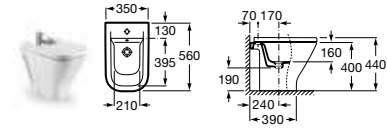

1. **357474000** Bidet – 1 taphole **£148.46**
2. **806472004** Soft-close bidet cover **£90.20**
3. **806470004** Bidet cover **£69.91**