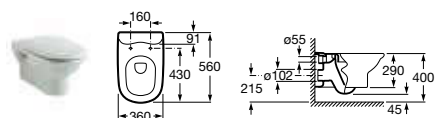

MS1100012 Screen for shower bath 1325 x 750mm **£230.67**

346467000 Wall-hung WC pan **£346.81**

801462004 Soft-close seat **£94.84**

801461004 Seat **£67.56**