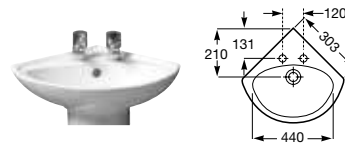

Madrid

- **475110000** Corner basin 303 x 303mm – 1 taphole **£82.47**
- **475111000** Corner basin 303 x 303mm – 2 taphole **£87.22**
- **331300004** Pedestal **£40.08**