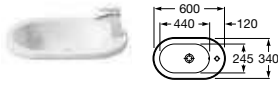

32724E000 In countertop basin – 1 taphole **£181.41**