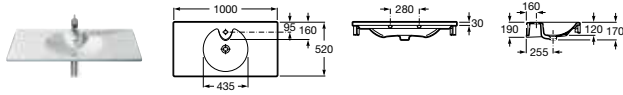

Veranda-N

327444000 Double basin – 1 taphole per bowl **£508.84**

Countertop or Wall-Hung Basins

Veranda-N

327443000 Basin – 1 taphole **£432.75**

Senso Square

32751M000 Basin 1000 x 480mm – 1 taphole **£270.61**