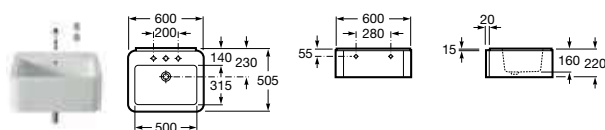

Element

327570000 Basin – 0 taphole **£381.57**
327571000 Basin – 1 taphole **£407.73**