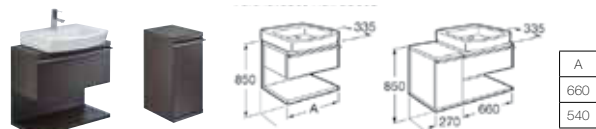

Hall

Base units for Hall 650, 520 & 450 basins

8564316.. Base unit with pull down door 660mm **£527.44**

8564326.. Base unit with pull out drawer 540mm **£559.73**

8564376.. Modular unit to complement base unit LH **£344.45**

8564366.. Modular unit to complement base unit RH **£344.45**

Replace ... in the product code with the code for your preferred furniture door colour: **01** Wenge, **11** Limed Oak