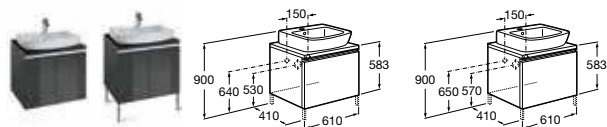

855720... Base unit with single drawer **£678.13**

816410001 Optional legs (pair) for use with Hall 520mm basin **£53.27**

816405001 Optional legs (pair) for use with Hall 450mm basin **£53.27**

Unit is compatible with the Hall 520mm and 450mm basins

Replace ... in the product code with the code for your preferred furniture colour: **035** Walnut, **034** Gloss Beige, **033** Gloss Anthracite Grey