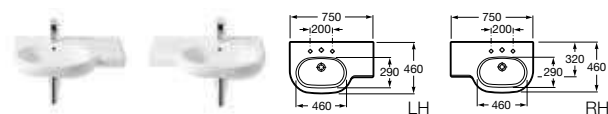

32724L000 Asymmetrical basin 750 x 460mm LH – 1 taphole **£262.58**

32724R000 Asymmetrical basin 750 x 460mm RH – 1 taphole **£262.58**

337240000 Pedestal **£92.74**

337241000 Semi-pedestal **£90.01**

387240000 Optional shelf **£107.23**

816291001 Optional towel rail **£67.68**