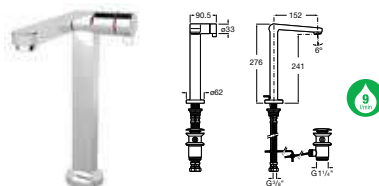

5A7536C00 Extended basin mixer with pop-up waste **£326.18**