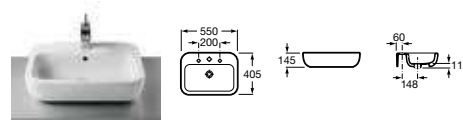

327655000 Basin – 0 taphole **£262.58**

Khroma

327653000 Basin – 1 taphole **£168.05**

Khroma

327654000 Basin – 0 taphole **£163.37**

Art

327220000 Basin – 0 taphole (no overflow) **£219.54**

Art