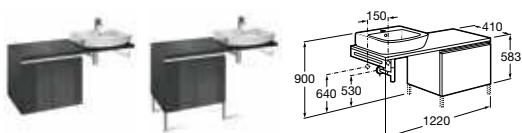

855740... Base unit with single drawer and towel rail LH **£904.18**

855739... Base unit with single drawer and towel rail RH **£904.18**

816410001 Optional legs (pair) for use with Hall 520mm basin **£53.27**

816405001 Optional legs (pair) for use with Hall 450mm basin **£53.27**

Units are compatible with the Hall 520mm and 450mm basins

Replace ... in the product code with the code for your preferred furniture colour: **035** Walnut, **034** Gloss Beige, **033** Gloss Anthracite Grey