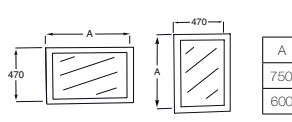

1. **Mirrors**
2. **856MI10..** Framed mirror 750 x 470mm **£240.97**
   - **856MI00..** Framed mirror 600 x 470mm **£190.62**
3. Replace .. in the product code with the code for your preferred mirror frame colour:
   00 Gloss White, **MW** Medium Walnut, **DW** Dark Walnut