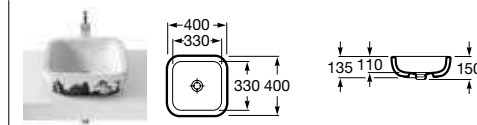

Urban

32765G00U Berlin basin – 0 taphole **£280.08**