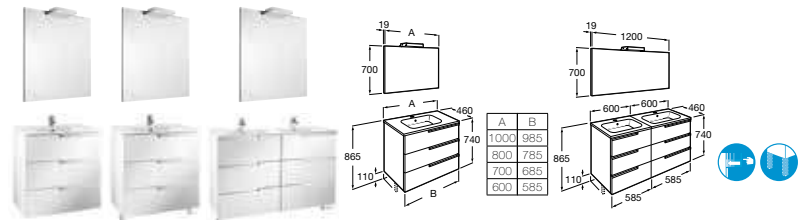

1. **Victoria-N Unik basin and furniture with 3 drawers, mirror and light**
2. **855845...** 1200mm (double basin) **£869.44**
   - **855846...** 1000mm **£543.40**
   - **855847...** 800mm **£489.06**
   - **855848...** 700mm **£467.32**
   - **855849...** 600mm **£445.59**