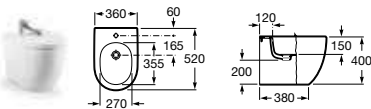

1. **357247000** Bidet – 1 taphole (moulded back-to-wall) **£204.22**
   8062AC004 Soft-close bidet cover **£100.36**
   8062AB004 Bidet cover **£77.75**