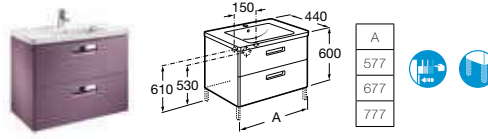

1. **855712...** Basin and furniture 800mm **£614.50**
2. **855711...** Basin and furniture 700mm **£569.40**
3. **855710...** Basin and furniture 600mm **£535.57**
4. **855T12...** Basin, furniture and Targa basin mixer 800mm **£709.22**
5. **855T11...** Basin, furniture and Targa basin mixer 700mm **£664.11**
6. **855T10...** Basin, furniture and Targa basin mixer 600mm **£619.02**
7. **816405001** Optional legs (pair) **£53.27**
8. Replace ... in the product code with the code for your preferred furniture colour:
   575 Matt Beige, **576** Matt White, **577** Matt Grape