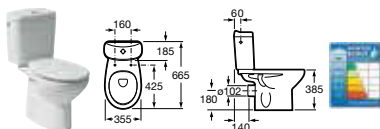

- **342396000** WC pan – open back **£81.50**
- **34139R000** Close-coupled cistern – 6/3 litres **£129.60**
- **8013SC005** Soft-close seat **£66.49**
- **8013U0004** Seat **£38.20**
- **34239S000 ECO** WC pan – open back **£78.84**
- **34139U000 ECO** Close-coupled cistern – 4.5/3 litres **£125.38**
- **8013SC005** Soft-close seat **£66.49**
- **8013U0004** Seat **£38.20**