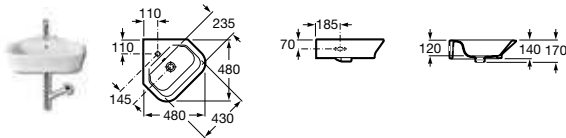

The Gap

- **32747R000** Corner basin – 1 taphole **£140.22**