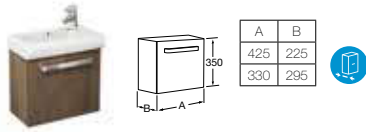

Bathroom Collections For furniture finishes, see page 176

A	B
425	225
330	295

1. **856007M..** Unit with half height door for 450mm basin **£182.99**
   856005M.. Unit with half height door for 350mm basin **£193.75**

Replace ... in the product code with the code for your preferred furniture colour: **01** Gloss White, **06** Oak