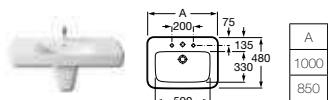

806511004 Bidet cover **£79.25**

Senso Square

A
1000
850

- 32751M000** Basin 1000 x 480mm – 1 taphole **£270.61**
32751N000 Basin 850 x 480mm – 1 taphole **£253.70**
337513000 Pedestal **£78.84**
337512000 Semi-pedestal **£85.72**