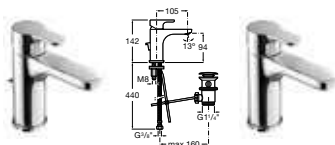

057400C00 Boxed shower kit including mixer, hose, handset and riser rail **£184.76**

L20

5A3009C00 Basin mixer with pop-up waste **£82.60**

5A3109C00 Basin mixer **£74.99**

5A3209C00 Basin mixer with smooth body **£74.99**