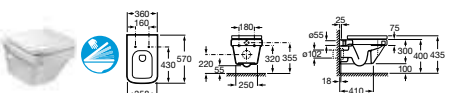

80178C004 Soft-close seat **£104.33**

80178B004 Seat **£86.94**

347787000 Back-to-wall WC pan **£239.10**

801782004 Soft-close seat **£104.33**

801780004 Seat **£86.94**

346787000 Wall-hung WC pan **£380.38**