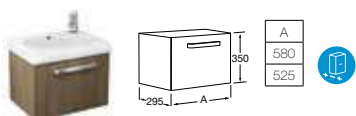

Meridian-N Compact

1. **856001M..** Unit with drawer for 600mm basin **£301.39**
   - **856003M..** Unit with drawer for 550mm basin **£290.63**
2. Replace .. in the product code with the code for your preferred furniture colour: **01** Gloss White, **06** Oak