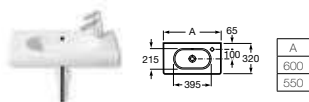

Meridian-N Compact

32724X000 Basin 600 x 320mm – 1 LH taphole **£204.22**

32724T000 Basin 600 x 320mm – 1 RH taphole **£204.22**

32724Z000 Basin 550 x 320mm – 1 LH taphole **£169.22**

32724Y000 Basin 550 x 320mm – 1 RH taphole **£169.22**

337242000 Semi-pedestal **£90.01**

387240000 Optional shelf **£107.23**