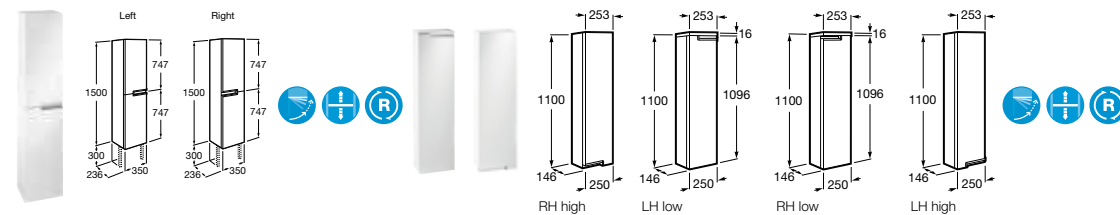

1. **Victoria-N column unit**
2. **856660...** 2 soft-close doors **£217.36**
   - **816413001** Optional legs (pair) – 300mm **£21.53**

- **856661...** 1 soft-close door – RH for high installation/LH for low installation **£163.02**
- **856662...** 1 soft-close door – RH for low installation/LH for high installation **£163.02**

Replace... in the product code with the code for your preferred furniture colour
153 Gloss Anthracite Grey, **154** Textured Wenge, **155** Textured Oak, **806** Gloss White