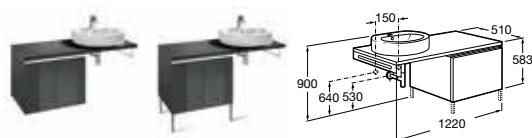

855744... Base unit with single drawer and towel rail LH **£947.23**

855743... Base unit with single drawer and towel rail RH **£947.23**

816408001 Optional legs (pair) **£53.27**

Units are compatible with the Hall 650mm, Happening 580mm and 560mm basins