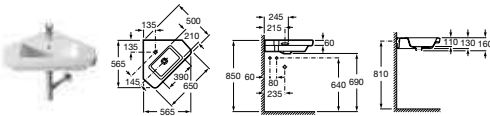

Dama-N

- **32778C000** Corner basin – 1 taphole **£157.59**