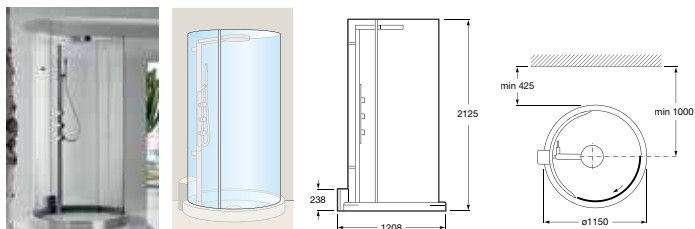

Shower Spaces

Transtube

2H0392120 360° shower enclosure with tray, thermostatic shower column, robe hook and automatic door opening **£11,193.55**

Special order product.