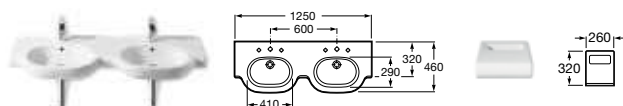

Meridian-N

32724A000 Double basin – 1 taphole per bowl **£326.76**

337240000 Pedestal **£92.74**

337241000 Semi-pedestal **£90.01**

387240000 Optional shelf **£107.23**

816291001 Optional towel rail **£67.68**