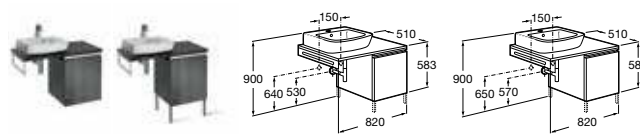

855728... Base unit with single drawer and towel rail LH **£850.36**

855727... Base unit with single drawer and towel rail RH **£850.36**

816408001 Optional legs (pair) **£53.27**

Units are compatible with the Hall 650mm, Happening 580mm and 560mm basins

Replace ... in the product code with the code for your preferred furniture colour: **035** Walnut, **034** Gloss Beige, **033** Gloss Anthracite Grey