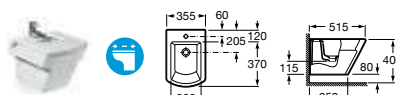

- **357625000** Wall-hung bidet – 1 taphole **£295.00**
- **806620004** Bidet cover **£88.49**