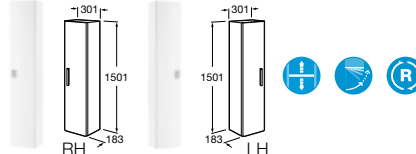

1. **856305...** Column unit **£547.25**

Replace ... in the product code with the code for your preferred furniture colour: **858** Matt White, **868** Matt Black, **896** Matt Red