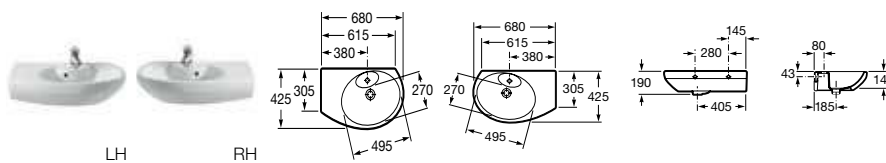

Senso Compact

327518000 Corner basin LH – 1 taphole **£190.95**

327519000 Corner basin RH – 1 taphole **£190.95**

Diverta

327110000 Basin – 1 taphole **£247.30**

Diverta

327111000 Basin – 1 taphole **£181.11**