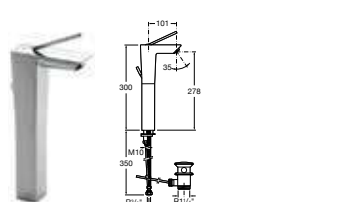

5A3447C00 Extended basin mixer with pop-up waste **£489.32**