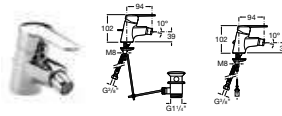

5A6025C00 Bidet mixer with pop-up waste **£120.39**
5A6125C00 Bidet mixer **£79.44**