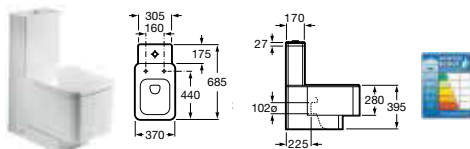

387580001
 Towel rail **£190.79**

Element

327572000 On countertop basin – 0 taphole **£425.30**

327570000 Basin 600 x 515mm – 0 taphole **£381.57**
327571000 Basin 600 x 515mm – 1 taphole **£407.73**

327576000 On countertop basin – 1 taphole **£294.57**