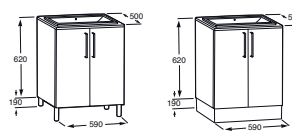

1. **Base units for inset countertop basins – only available in Gloss White**
2. **856CT1000** Base unit 590mm to suit Foro, Java, Divera, Neo Selene, Kalahari 590mm and Coral basins **£347.42**
   - **856WT9000** Countertop 590mm **£83.91**
   - **856DL0300** Optional decorative leg (1) **£18.69**
   - **856NP4000** Optional plinth and plinth legs **£48.51**