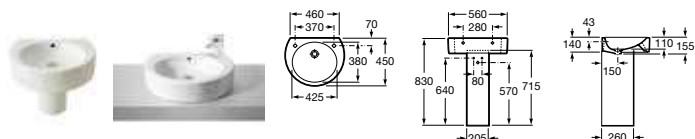

Happening

327563000 Basin 580 x 490mm – 1 taphole **£286.18**

327562000 Basin 560 x 450mm – 0 taphole **£259.78**

327562LH0 Basin 560 x 450mm – 1 LH taphole **£259.78**

327562RH0 Basin 560 x 450mm – 1 RH taphole **£259.78**

337560000 Pedestal **£149.57**

337562000 Semi-pedestal **£158.46**