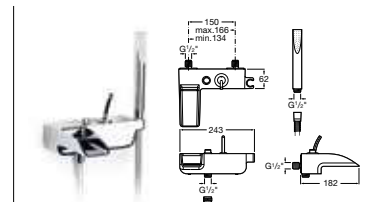

Evol

5A3049C00
Basin mixer with pop-up waste **£430.62**

5A3449C00 Extended basin mixer with pop-up waste **£559.00**

5A4749C00 Wall-mounted basin mixer **£500.65**

5A0149C00 Wall-mounted bath-shower mixer with kit **£664.02**