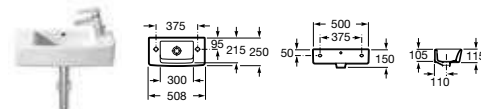

Hall

325883000 Cloakroom basin – 0 taphole **£112.42**

325883LH0 Cloakroom basin – 1 LH taphole **£112.42**

325883RH0 Cloakroom basin – 1 RH taphole **£112.42**