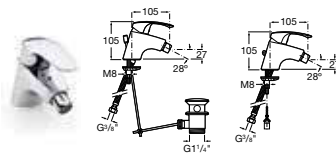

Brassware

Monodin-N

5A3007C00 Basin mixer with pop-up waste **£119.18**
5A3107C00 Basin mixer **£106.64**

5A6007C00 Bidet mixer with pop-up waste **£165.08**
5A6107C00 Bidet mixer **£137.77**

5A0107C00 Wall-mounted bath-shower mixer with kit **£150.19**