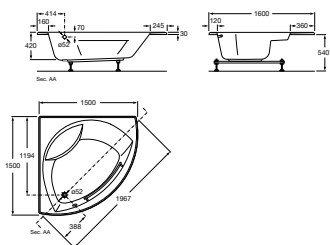

Novara

332 litres

247648001 Corner bath – 0 taphole **£1,100.67**

259646001 Wooden and acrylic corner panel with built-in chrome towel rail **£1,027.30**