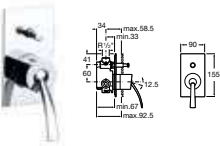

5A0646C00 Built-in bath-shower mixer **£236.45**