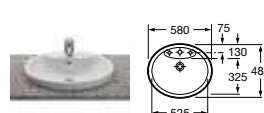

327515000 In countertop basin – 1 taphole **£177.96**