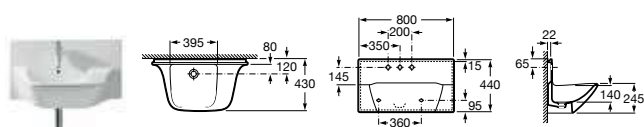

Bathroom Collections

For furniture finishes, see page 176

Frontalis

327580000 Basin – 1 taphole **£660.41**