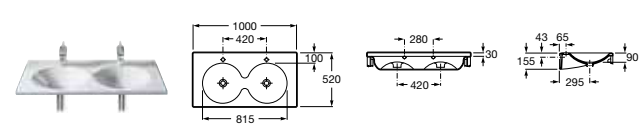

Veranda-N

327444000 Double basin – 1 taphole per bowl **£508.84**

Countertop or Wall-Hung Basins

Veranda-N

327443000 Basin – 1 taphole **£432.75**

Senso Square

32751M000 Basin 1000 x 480mm – 1 taphole **£270.61**