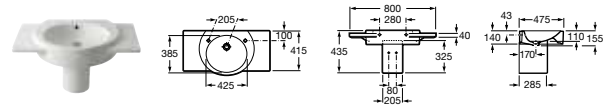

Happening

327561000 Basin 800 x 475mm – 0 taphole **£396.18**
327561LH0 Basin 800 x 475mm – 1 LH taphole **£396.18**
327561RH0 Basin 800 x 475mm – 1 RH taphole **£396.18**
337560000 Pedestal **£149.57**
337562000 Semi-pedestal **£158.46**