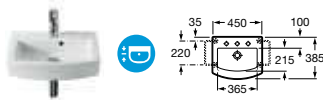

- **327624000** Cloakroom basin – 1 taphole **£112.42**
- **337620000** Pedestal **£125.59**
- **337621000** Semi-pedestal **£96.88**