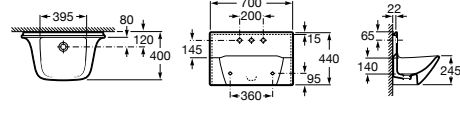

Frontalis

327581000 Basin – 1 taphole **£587.03**