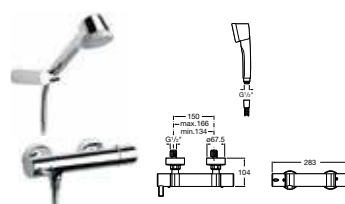

5A1360C00 Wall-mounted thermostatic shower mixer with kit **£315.52**