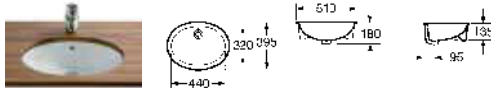

Rodeo

327866000 Basin – 1 taphole £115.61

Foro

327872000 Basin 400mm – 0 taphole £105.22

327880000 Basin 360mm – 0 taphole £100.02

Foro

327884000 Basin 410mm – 0 taphole £100.02

Neo Selene