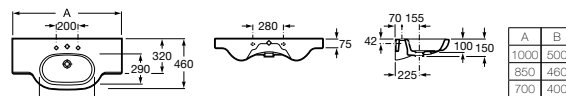

Meridian-N

A	B
1000	500
850	460
700	400

32724B000 Basin 1000 x 460mm – 1 taphole **£291.75**

32724D000 Basin 850 x 460mm – 1 taphole **£268.41**

327240000 Basin 700 x 460mm – 1 taphole **£245.07**

337240000 Pedestal **£92.74**