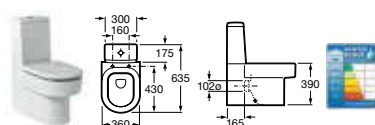

342567000 WC pan – moulded back-to-wall **£359.82**
341567000 Close-coupled cistern – 6/3 litres **£305.25**
801562004 Soft-close seat **£122.10**