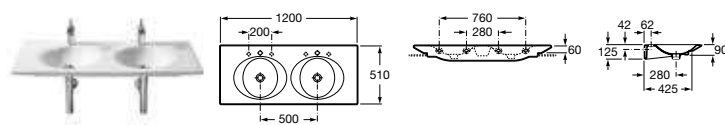

Kalahari

327896000 Double basin – 1 taphole per bowl **£381.57**

Kalahari

327897000 Basin – 1 taphole **£308.19**

Kalahari

327878000 Basin 800 x 490mm – 0 taphole **£248.09**
327878000H Basin 800 x 490mm – 1 RH taphole **£248.09**
840665001 Optional front towel rail **£163.10**
840523001 Optional side towel rail **£58.69**
327874000 Basin 650 x 450mm – 0 taphole **£220.82**
327874000H Basin 650 x 450mm – 1 RH taphole **£220.82**
32787457H Basin 650 x 450mm – 1 RH taphole (Argenta finish) **£551.80**
840523001 Optional side towel rail **£58.69**