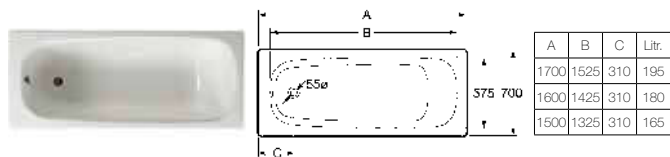

Grips, headrest and legset must be ordered separately

Contesa

2370J3000 Bath with anti-slip 1700 x 700mm – 2 taphole **£122.98**

2370K3000 Bath 1700 x 700mm – 2 taphole **£114.28**

2358J0000 Bath with anti-slip 1700 x 700mm – 0 taphole **£122.98**