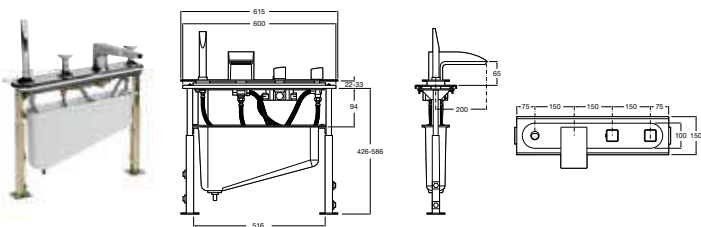

Thesis-T

5A1150C00 Wall-mounted thermostatic bath-shower mixer with kit **£424.03**

5A2850C00 Built-in thermostatic bath-shower mixer **£539.45**

5A2950C00 Built-in thermostatic bath or shower mixer **£426.54**