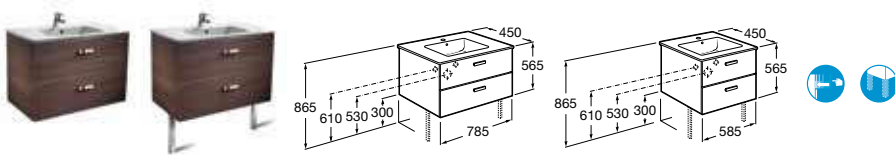

Victoria Basic Unik

855852... Basin and furniture 800mm **£322.92**

855854... Basin and furniture 600mm **£269.10**

855857... Basin and furniture 800mm with mirror and light **£376.74**

855859... Basin and furniture 600mm with mirror and light **£322.92**

816413001 Optional legs (pair) **£21.53**

Replace ... in the product code with the code for your preferred furniture colour:

201 Wenge, **222** Walnut, **806** Gloss White