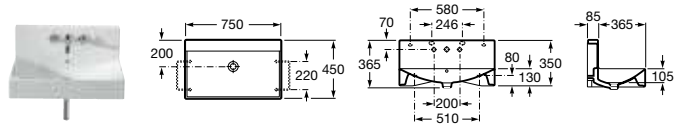

Diverta

327112000 Basin with upstand – 3 taphole **£455.89**