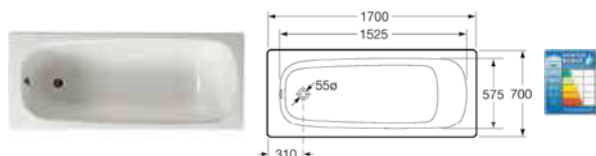

Contesa ECO

2215K3000 ECO bath 1700 x 700mm – 2 taphole **£150.55**

221572000 ECO bath 1700 x 700mm – 0 taphole **£150.55**

291021000 Legset **£10.23**

015170000 Low height front panel (430 high) **£87.54**