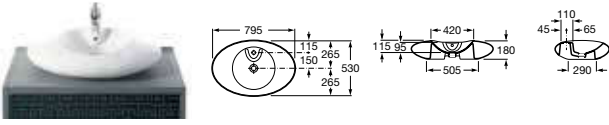

Diverta

32711G000 Basin – 1 taphole **£212.09**

Bol

327876000 Basin – 0 taphole **£214.34**

327876570 Basin – 0 taphole (Argenta finish) **£498.96**

Veranda-N

327447000 Basin – 1 taphole **£712.35**

Hall