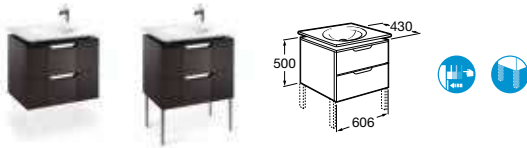

8564416.. Wall unit LH **£296.02**

8564406.. Wall unit RH **£296.02**

Replace ... in the product code with the code for your preferred furniture door colour: **01** Wenge, **11** Limed Oak

856443611 Mirror with Limed Oak shelf 660 x 925mm **£193.75**

856442611 Mirror with Limed Oak shelf 540 x 925mm **£182.99**

856122611 Limed Oak corner shelf LH **£70.55**

856121611 Limed Oak corner shelf RH **£70.55**

Where a base unit states in the description either LH or RH, this refers to the side of the hinges.

Kalahari-N

856450... Unit for 650mm basin **£845.66**

816406001 Optional legs (pair) **£53.27**

Replace ... in the product code with the code for your preferred furniture colour: **764** Gloss White, **770** Gloss Anthracite Grey, **771** Gloss Taupe