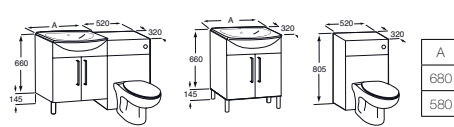

1. **Back-to-wall and semi-recessed units – only available in Gloss White**
2. **856BT1000** Back-to-wall WC unit 520mm including cistern **£393.30**
   - **856SU1000** Semi-recessed basin unit 580mm with plinth **£327.75**
   - **856WT3000** Countertop 1100mm for both units combined **£104.88**
   - **856WT5200** Countertop 520mm for WC unit **£39.33**
   - **856WT6000** Countertop 580mm for basin unit **£72.10**
   - **856DL1300** Optional decorative leg (1) **£18.03**

- **856BT1000** Back-to-wall WC unit 520mm including cistern **£393.30**
- **856SU2000** Semi-recessed basin unit 680mm with plinth **£360.52**
- **856WT4000** Countertop 1200mm for both units combined **£112.75**
- **856WT5200** Countertop 520mm for WC unit **£39.33**
- **856WT7000** Countertop 680mm for basin unit **£74.73**
- **856DL1300** Optional decorative leg (1) **£18.03**