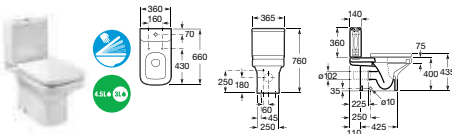

342787000 ECO WC pan – open back **£184.76**

34178C000 ECO Close-coupled shell cistern – 4.5/3 litres **£190.20**

801782004 Soft-close seat **£104.33**