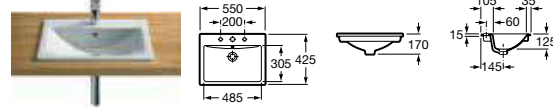

327882000 Basin – 0 taphole **£228.62**

327882CT0 Basin – 1 taphole **£228.62**

Hall

327624000 Basin – 1 taphole **£112.42**

In and Under Countertop Basins

Kalahari

327894000 Basin – 1 taphole £199.84

Diverta