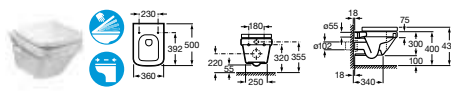

80178B004 Seat **£86.94**

346788000 Compact wall-hung WC pan **£402.12**

80178C004 Soft-close seat **£104.33**

80178B004 Seat **£86.94**