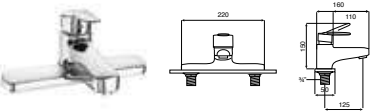

5A1925C00 Deck-mounted bath filler **£157.55**