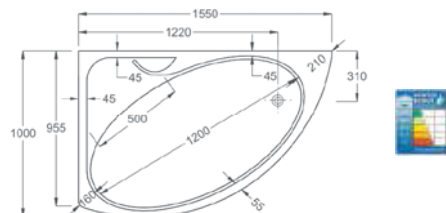

Davina

190 litres

023155000 Corner bath LH 1550 x 950mm – 2 tapholes **£554.64**

023156000 Corner bath RH 1550 x 950mm – 2 tapholes **£554.64**

023157000 Reversible front panel **£93.52**

Volumes are up to the overflow and do not include displacement

For full technical details, please see the product catalogue on our website.

Many of our products can be purchased through our online store. Please visit www.uk.roca.com for more details.