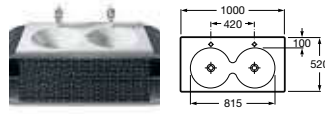

Veranda-N

327442000 Basin – 1 taphole **£359.57**
337443000 Semi-pedestal **£242.54**

327444000 Double basin – 1 taphole per bowl **£508.84**

327443000 Basin – 1 taphole **£432.75**

327447000 On countertop basin – 1 taphole **£712.35**