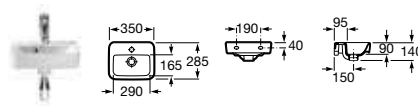

337513000 Pedestal **£78.84**

337512000 Semi-pedestal **£85.72**

Senso Square

32751T000 Basin – 1 taphole **£101.48**

337513000 Pedestal **£78.84**

337512000 Semi-pedestal **£85.72**

Senso Square

32751D000 Basin – 1 taphole **£94.39**