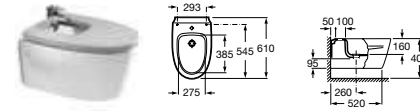

1. **357655000** Wall-hung bidet – 1 taphole **£396.78**
   - **806652...** Cushioned soft-close bidet cover (colours) **£198.39**
   - **806652004** Soft-close bidet cover (white) **£163.37**
2. Replace ... in the product code with the code for your preferred colour:
   F1T Silver Grey, **F2T** Street Grey, **F3T** Passion Red, **F4T** Oxygen Blue