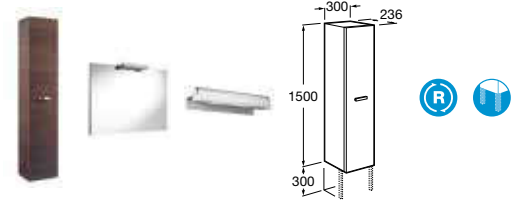

856577... Column unit **£193.75**

816413001 Optional legs (pair) **£21.53**

812229... Mirror 800 x 600mm **£50.60**

812228... Mirror 600 x 600mm **£45.21**

813049001 Mirror light **£43.06**

Replace ... in the product code with the code for your preferred furniture colour:

201 Wenge, **222** Walnut, **806** Gloss White