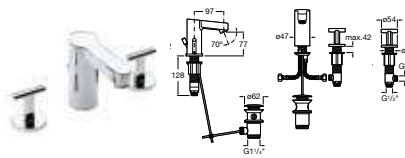

5A4446C00 Deck-mounted basin mixer with pop-up waste **£350.57**