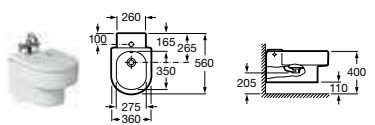

357565000 Wall-hung bidet – 1 taphole **£366.30**
806560004 Bidet cover **£70.78**