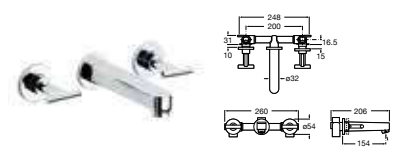

5A3446C00 Extended basin mixer with pop-up waste **£258.16**

5A4446C00 Deck-mounted basin mixer with pop-up waste **£350.57**

5A4546C00 Wall-mounted basin mixer (155mm spout) **£315.52**

5A4646C00 Wall-mounted basin mixer (180mm spout) **£322.52**