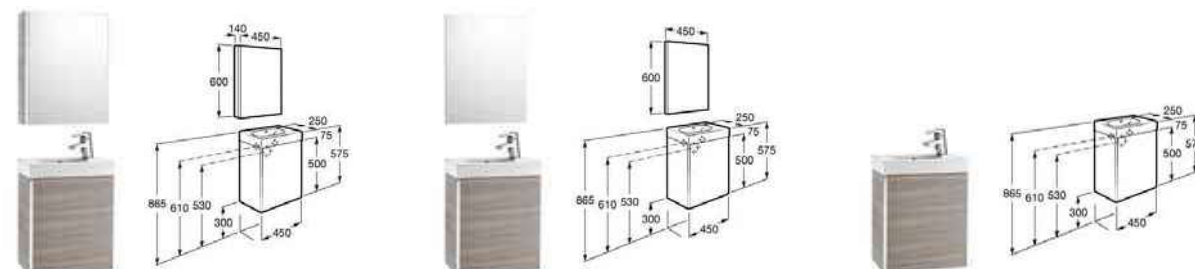

327631000 Basin 1100 x 500mm – 1 taphole **£291.73**

327632000 Basin 900 x 500mm – 1 taphole **£264.60**

Mini

With mirrored cabinet

With mirror

Furniture only

855866... Basin and furniture with mirrored cabinet **£299.00**