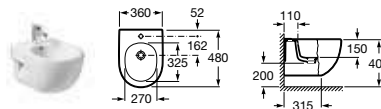

1. **357246000** Wall-hung bidet – 1 taphole **£355.93**