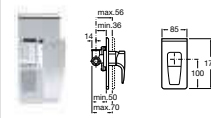

5A2250C00 Built-in bath or shower mixer **£162.31**