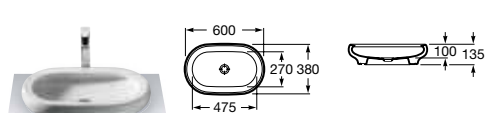

327655000 Basin – 0 taphole **£262.58**

Khroma

327653000 Basin – 1 taphole **£168.05**

Khroma

327654000 Basin – 0 taphole **£163.37**

Art

327220000 Basin – 0 taphole (no overflow) **£219.54**

Art