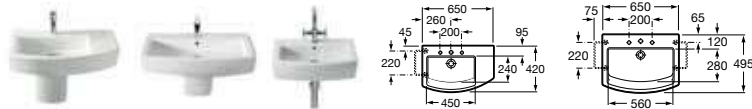

Hall

327620000 Asymmetrical basin 650 x 420mm – 1 taphole **£261.06**

327621000 Basin 650 x 495mm – 1 taphole **£261.06**

327881000 Basin 550 x 485mm – 1 taphole **£229.80**

337620000 Pedestal **£120.76**

337621000 Semi-pedestal **£93.15**