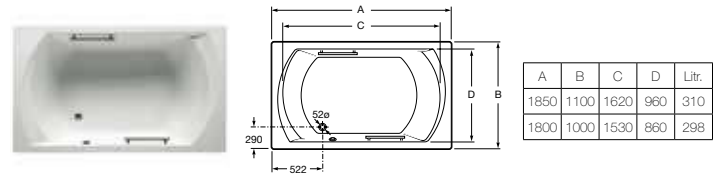

Thalassa

247579001 Bath with grips 1850 x 1100mm – 0 taphole **£1,291.16**

248073001 Bath with grips and Total system 1850 x 1100mm – 0 taphole (waste included) **£3,824.45**

248075001 Bath with grips and Tonic Premium system 1850 x 1100mm – 0 taphole (waste included) **£2,924.58**

247863001 Bath with grips 1800 x 1000mm – 0 taphole **£1,291.16**

248074001 Bath with grips and Total system 1800 x 1000mm – 0 taphole (waste included) **£3,824.45**

248076001 Bath with grips and Tonic Premium system 1800 x 1000mm – 0 taphole (waste included) **£2,924.58**