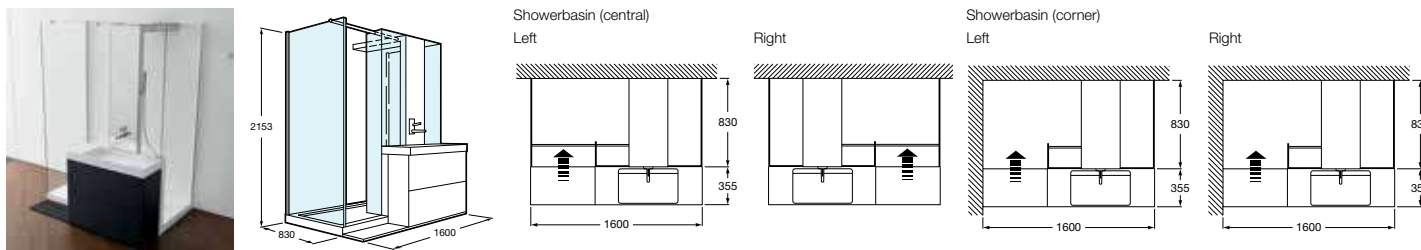

Showerbasin

Complete shower and basin solution with Styitech basin and shower tray, MaxiClean shower screen, basin tap, thermostatic shower column, furniture, mirror, demister and light

Corner

2H03863M0 RH **£8,998.70**

2H03861M0 LH **£8,998.70**

Central

2H03862M0 RH **£10,123.55**

2H03860M0 LH **£10,123.55**

Special order product.