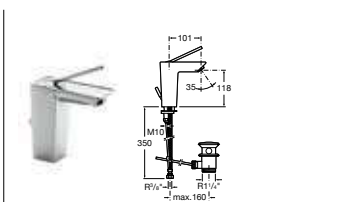

Touch

5A3047C00
Basin mixer with pop-up waste **£379.17**