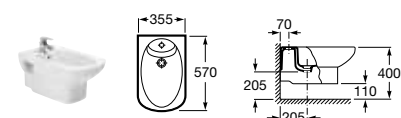

357515000 Wall-hung bidet – 1 taphole **£333.82**

806511004 Bidet cover **£79.25**