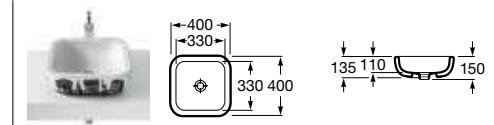

Urban

32765U00U New York basin – 0 taphole **£2**