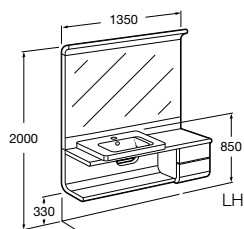

1. **855704...** Unit for 800, 700 and 600 basins – left hand **£4,201.17**
   - **855705...** Unit for 800, 700 and 600 basins – right hand **£4,201.17**
2. Replace ... in the product code with the code for your preferred colour:
   F3T Passion Red, **F4T** Oxygen Blue, **004** White, **609** Oak, **001** Wenge