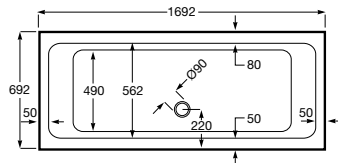

Bathroom Collections

For furniture finishes, see page 176

190 litres

165 litres

240 litres

228 litres

213 litres

024719000 Double-ended bath 1700 x 750mm – 0 taphole **£281.89**

024722000 Double-ended bath 1700 x 700mm – 0 taphole **£208.59**

024718000 Bath 1700 x 750mm – 0 taphole **£281.89**

024717000 Bath 1700 x 700mm – 0 taphole **£208.59**

024716000 Bath 1600 x 700mm – 0 taphole **£208.59**

Nexo

327640000 Basin 680 x 505mm – 1 taphole **£138.00**

327641000 Basin 600 x 475mm – 1 taphole **£112.91**

327642000 Basin 550 x 440mm – 1 taphole **£82.79**

337641000 Pedestal **£52.69**

337642000 Semi-pedestal **£81.56**

327643000 Cloakroom basin 450 x 365mm – 1 taphole **£71.51**

327645000 Cloakroom basin 405 x 275mm – 1 RH taphole **£71.51**

327649000 Asymmetrical basin LH – 1 taphole **£237.11**

327648000 Asymmetrical basin RH – 1 taphole **£237.11**

327646000 Corner basin – 1 taphole **£112.91**

342640000 WC pan – open back **£141.76**

341643000 Close-coupled cistern – 6/3 litres **£144.28**

80164A004 Soft-close seat **£81.56**

801640004 Seat **£62.72**

342642000 Compact WC pan – moulded back-to-wall **£158.07**

341645000 Compact close-coupled cistern – 6/3 litres **£163.08**

80164A004 Soft-close seat **£81.56**

801640004 Seat **£62.72**

347615000 Back-to-wall WC pan **£188.18**

80164A004 Soft-close seat **£81.56**

801640004 Seat **£62.72**

346640000 Wall-hung WC pan **£263.45**

80164A004 Soft-close seat **£81.56**

801640004 Seat **£62.72**

357640000 Bidet – 1 taphole **£144.28**

806640004 Bidet cover **£52.24**

357645000 Wall-hung bidet – 1 taphole **£200.73**