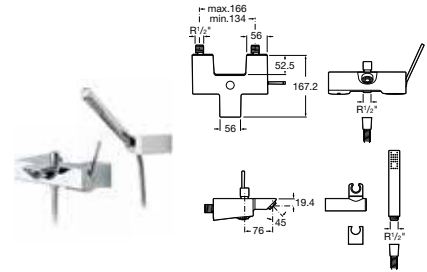

5A4747C00
Wall-mounted basin mixer **£495.85**

5A6047C00
Bidet mixer with pop-up waste **£379.17**

5A0147C00
Wall-mounted bath-shower mixer with kit **£510.13**