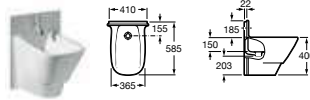

357584000 Bidet – 1 taphole **£528.35**