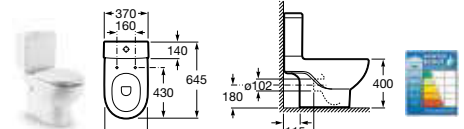

337241000 Semi-pedestal **£90.01**

342247000 ECO WC pan – open back **£242.77**

34124C000 ECO Close-coupled cistern – 4.5/3 litres **£212.77**

8012A2004 Soft-close seat **£105.02**

8012A0004 Seat **£77.75**