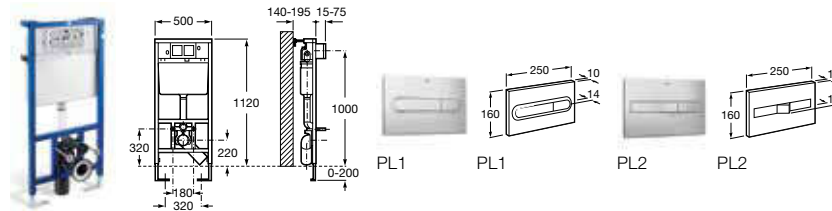

Wall-hung WC options

890090000 Pro wall-hung WC bracket with cistern (1090mm high) **£204.52**

890095001 Operating panel (PL1) – polished chrome **£54.34**

890095002 Operating panel (PL1) – matt chrome **£54.34**

890096001 Operating panel (PL2) – polished chrome **£65.21**

890096002 Operating panel (PL2) – matt chrome **£65.21**