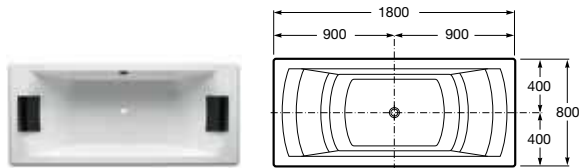

Hall double-ended

223 litres

248163000 Bath with headrests – 0 taphole **£562.42**