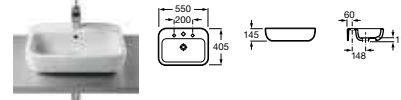

- **327653000** On countertop basin – 1 taphole **£186.05**