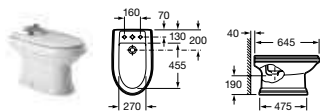

357490000 Bidet – 1 taphole **£359.81**
806490004 Bidet cover **£93.52**