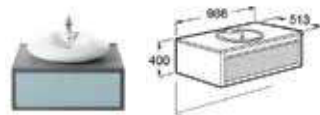

8561936.. Unit with straight sides **£1,206.10**
856198616 Countertop for in countertop basin (Grey Ash) **£255.64**
856198800 Countertop for in countertop basin (White Quartz resin) **£308.09**
856196616 Countertop for on countertop basin (Grey Ash) **£255.64**
856196800 Countertop for on countertop basin (White Quartz resin) **£308.09**
856197616 Countertop infill for vanity basin **£76.03**
Replace .. in the product code with the code for your preferred door colour:
19 Native White, **20** Native Black