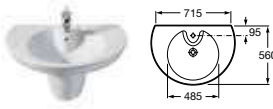

Veranda-N

327442000 Basin – 1 taphole **£359.57**
337443000 Semi-pedestal **£242.54**

327444000 Double basin – 1 taphole per bowl **£508.84**

327443000 Basin – 1 taphole **£432.75**

327447000 On countertop basin – 1 taphole **£712.35**