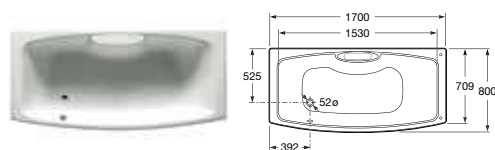

210 litres

247902000 Bath – 0 taphole **£460.97**

248067001 Bath with Total system – 0 taphole (waste included) **£2,924.58**

248066001 Bath with Tonic system – 0 taphole (waste included) **£1,637.25**

247W06000 Bath with Glow system – 0 taphole **£1,730.71**

259643000 Front panel **£175.41**

259644000 End panel **£89.06**