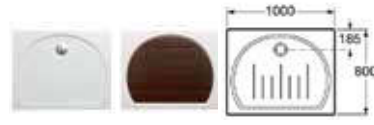

373565000 VC shower tray **£337.73**
291068000 Optional teak wood platform **£350.73**