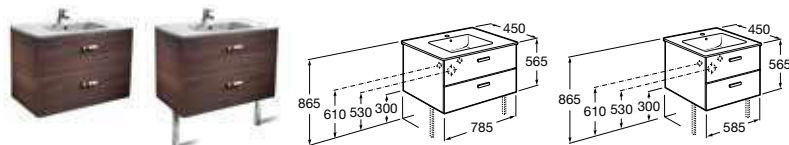

Victoria Basic Unik

- **855852...** Basin and furniture 800mm **£322.92**
- **855854...** Basin and furniture 600mm **£269.10**
- **855857...** Basin and furniture 800mm with mirror and light **£376.74**
- **855859...** Basin and furniture 600mm with mirror and light **£322.92**
- **816413001** Optional legs (pair) **£21.53**

Replace ... in the product code with the code for your preferred furniture colour: **201** Wenge, **222** Walnut, **806** Gloss White