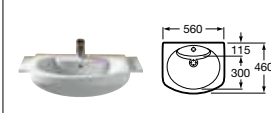

327516000 Semi-recessed basin – 1 taphole **£165.11**