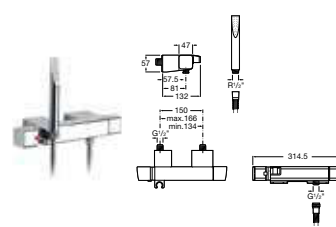

5A2850C00 Built-in thermostatic bath-shower mixer **£539.45**

5A2950C00 Built-in thermostatic bath or shower mixer **£426.54**

5A1350C00 Wall-mounted thermostatic shower mixer with kit **£358.79**