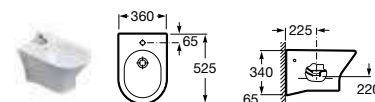

80164A004 Soft-close seat **£81.56**

801640004 Seat **£62.72**

346640000 Wall-hung WC pan **£263.45**

80164A004 Soft-close seat **£81.56**

801640004 Seat **£62.72**

357640000 Bidet – 1 taphole **£144.28**

806640004 Bidet cover **£52.24**