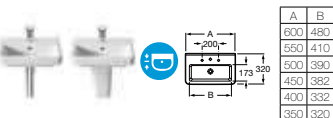

A	B
600	480
550	410
500	390
450	392
400	332
350	320

1. **327785000** Compact basin 600 x 320mm – 1 taphole **£130.42**
   327787000 Compact basin 550 x 320mm – 1 taphole **£119.55**
   327788000 Compact basin 500 x 320mm – 1 taphole **£112.49**
   327789000 Compact basin 450 x 320mm – 1 taphole **£97.81**
   32778A000 Compact basin 400 x 320mm – 1 taphole **£86.94**
   32778B000 Compact basin 350 x 320mm – 1 taphole **£76.08**
   337820000 Compact semi-pedestal **£84.36**