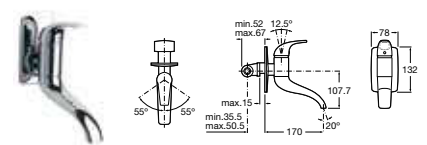

5A1057C00 Bath mixer with swivel spout **£389.53**