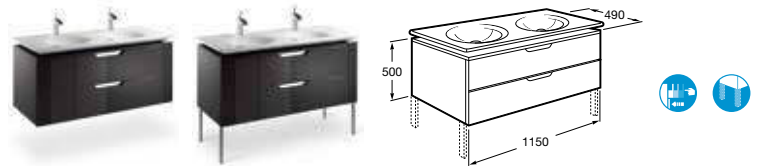

856453... Unit for 1200mm basin **£1,296.66**

816406001 Optional legs (pair) **£53.27**

Replace ... in the product code with the code for your preferred furniture colour: **764** Gloss White, **770** Gloss Anthracite Grey, **771** Gloss Taupe

856454... Column unit **£805.06**

Replace ... in the product code with the code for your preferred furniture colour: **764** Gloss White, **770** Gloss Anthracite Grey, **771** Gloss Taupe