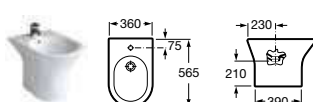

80164A004 Soft-close seat **£81.56**

801640004 Seat **£62.72**

346640000 Wall-hung WC pan **£263.45**

80164A004 Soft-close seat **£81.56**

801640004 Seat **£62.72**

357640000 Bidet – 1 taphole **£144.28**

806640004 Bidet cover **£52.24**