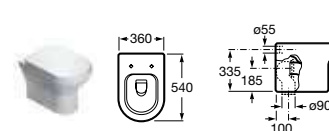

347615000 Back-to-wall WC pan **£188.18**

80164A004 Soft-close seat **£81.56**

801640004 Seat **£62.72**