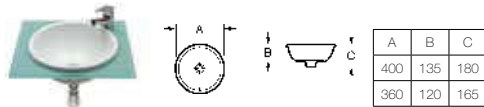

Foro

327872000 Basin 400mm – 0 taphole £105.22

327880000 Basin 360mm – 0 taphole £100.02