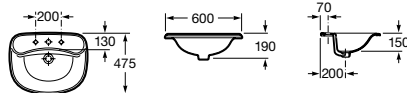

Giralda

327465000 Basin – 1 taphole £142.91