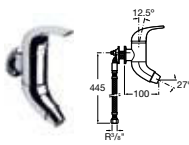

5A6457C00 Bidet mixer **£384.76**