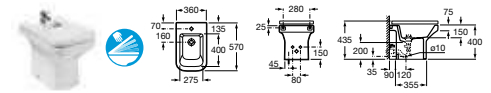

801782004 Soft-close seat **£104.33**

801780004 Seat **£86.94**

346788000 Compact wall-hung WC pan **£402.12**

80178C004 Soft-close seat **£104.33**

80178B004 Seat **£86.94**

357784000 Bidet – 1 taphole **£195.62**