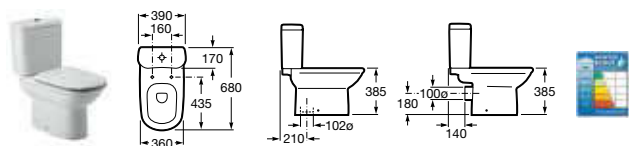

Bathroom Collections

For furniture finishes, see page 176

342466000 WC pan – open back **£166.28**

341468000 Close-coupled cistern – 6/3 litres **£166.28**

801462004 Soft-close seat **£94.84**

801461004 Seat **£67.56**

342466000 **ECO** WC pan – open back **£166.28**

04146E000 **ECO** Close-coupled cistern – 4.5/3 litres **£166.28**

801462004 Soft-close seat **£94.84**