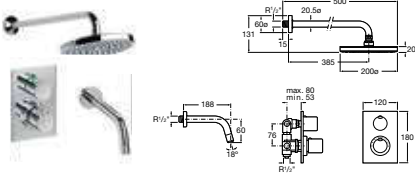

Brassware

Element-T

5A2862C00 Built-in thermostatic bath-shower mixer (overhead rose and bath spout) **£750.22**