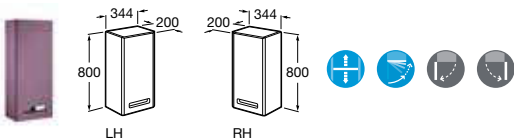

1. **856528...** Column unit LH **£405.91**
2. **856527...** Column unit RH **£405.91**
3. Replace ... in the product code with the code for your preferred furniture colour:
   575 Matt Beige, **576** Matt White, **577** Matt Grape