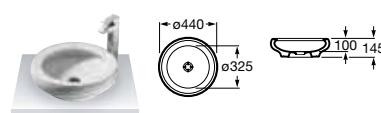

327655000 Basin – 0 taphole **£262.58**

Khroma

327653000 Basin – 1 taphole **£168.05**

Khroma

327654000 Basin – 0 taphole **£163.37**

Art

327220000 Basin – 0 taphole (no overflow) **£219.54**

Art