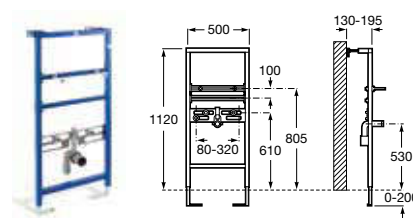

Wall-hung basin options

890093000 Pro basin support bracket **£188.38**