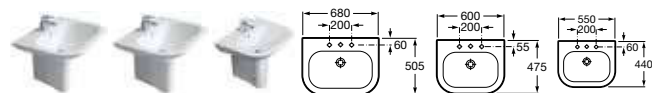

Nexo

327640000 Basin 680 x 505mm – 1 taphole **£138.00**

327641000 Basin 600 x 475mm – 1 taphole **£112.91**

327642000 Basin 550 x 440mm – 1 taphole **£82.79**

337641000 Pedestal **£52.69**

337642000 Semi-pedestal **£81.56**