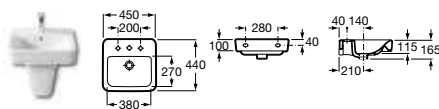

Senso Square

32751T000 Basin – 1 taphole **£101.48**

337513000 Pedestal **£78.84**

337512000 Semi-pedestal **£85.72**