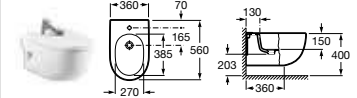

357245000 Wall-hung bidet – 1 taphole **£334.15**

8062A2004 Soft-close bidet cover **£100.36**

8062A0004 Bidet cover **£77.75**