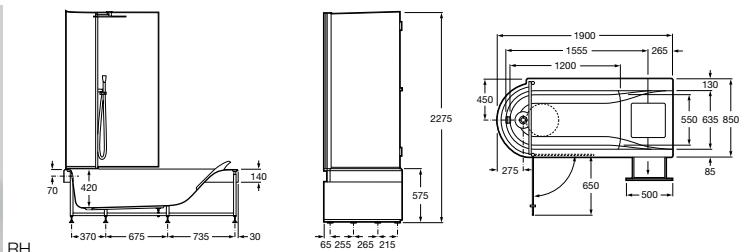

Rail Kit

D50010028 Standard 650mm rail kit with 5 function handset, 1.5m hose, clear soap dish, bracket and hose retaining clip **£57.00**

Special Baths

Happening

260 litres

Bath – 0 taphole

Comes complete with wooden panel, drawer, headrest, thermostatic taps, overhead rose, handset, hose, air massage, chromotherapy and steam