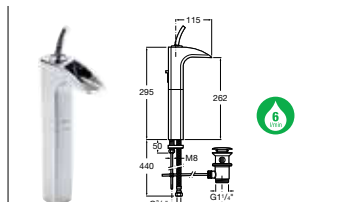

5A3449C00 Extended basin mixer with pop-up waste **£559.00**