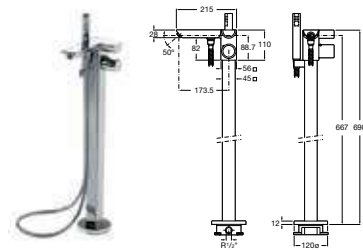

5A2747C00 Floor-standing thermostatic bath-shower mixer with kit **£1,086.64**