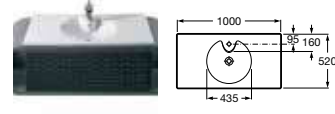

Veranda-N

327442000 Basin – 1 taphole **£359.57**
337443000 Semi-pedestal **£242.54**

327444000 Double basin – 1 taphole per bowl **£508.84**

327443000 Basin – 1 taphole **£432.75**

327447000 On countertop basin – 1 taphole **£712.35**