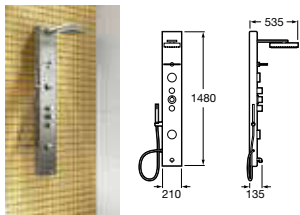

Neos II

2H0348000
Neos II – thermostatic **£814.12**
2H0349000 Neos II corner fixing kit **£87.54**