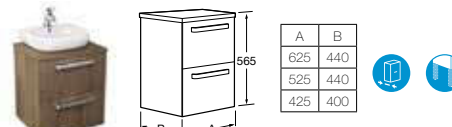

856010M.. Unit with two drawers for 650 or 600mm basins **£387.50**

856206M.. Countertop **£86.11**

856201M15 Countertop for use with 650mm basin (Black) **£182.99**

856202M15 Countertop for use with 600mm basin (Black) **£182.99**

856012M.. Unit with two drawers for 550 or 500mm basins **£376.74**

856207M.. Countertop **£75.35**

856203M15 Countertop for use with 550mm basin (Black) **£172.22**

856204M15 Countertop for use with 500mm basin (Black) **£172.22**

856014M.. Unit with two drawers for 450mm basin **£365.98**

856208M.. Countertop **£64.58**

856205M15 Countertop for use with 450mm basin (Black) **£161.46**

816412001 Optional legs (pair) **£53.27**

856401M03 Optional plinth (chrome) **£80.74**

Countertops that specify a particular basin are made from a solid surface and are pre-cut to suit the basin
Replace .. in the product code with the code for your preferred furniture colour: **01** Gloss White, **06** Oak