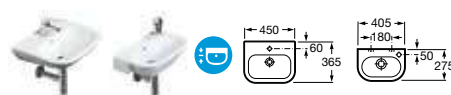

Nexo

327643000 Cloakroom basin 450 x 365mm – 1 taphole **£71.51**

327645000 Cloakroom basin 405 x 275mm – 1 RH taphole **£71.51**