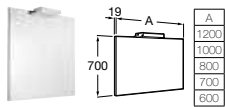

Bathroom Collections

For furniture finishes, see page 176

Victoria-N mirror

- **856663...** 1200 x 700mm **£163.02**
- **856664...** 1000 x 700mm **£76.08**
- **856665...** 800 x 700mm **£65.21**
- **856666...** 700 x 700mm **£59.78**
- **856667...** 600 x 700mm **£54.34**

Replace... in the product code with the code for your preferred furniture colour
153 Gloss Anthracite Grey, **154** Textured Wenge, **155** Textured Oak, **806** Gloss White