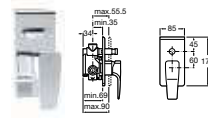

5A0650C00 Built-in bath-shower mixer **£220.74**