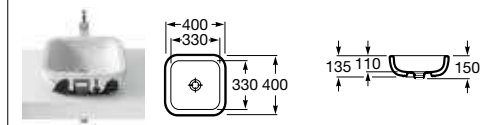

Urban

32765H00U Shanghai basin – 0 taphole **£280.08**