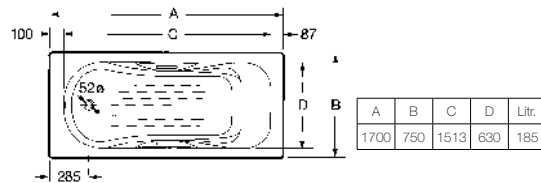

Mali

232070000 Bath – 2 taphole **£545.56**
526803010 Grips **£80.55**
291053000 Optional headrest (white) **£90.29**

Continental