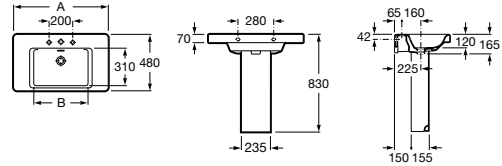

806 White

Textured wood finishes

201 Wenge

222 Walnut

Wall-Hung Basins

Mohave

327889000 Basin – 0 taphole **£334.50**

Khroma