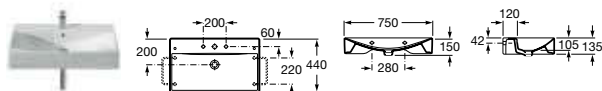

Diverta

327110000 Basin – 1 taphole **£247.30**