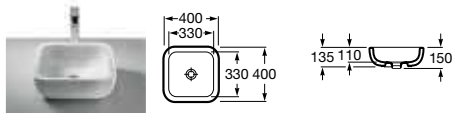

327655000 Basin – 0 taphole **£262.58**

Khroma

327653000 Basin – 1 taphole **£168.05**

Khroma

327654000 Basin – 0 taphole **£163.37**

Art

327220000 Basin – 0 taphole (no overflow) **£219.54**

Art