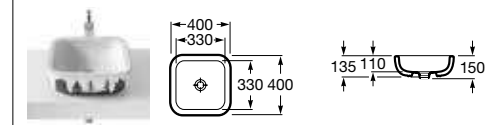

Urban

32765L00U London basin – 0 taphole **£280.08**