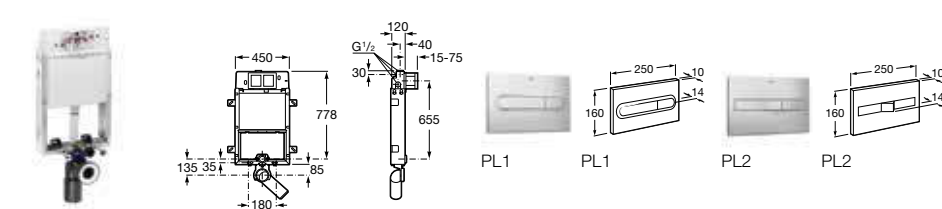

Wall-hung WC options

890090100 Basic WC bracket with concealed cistern **£163.02**

890095001 Operating panel (PL1) – polished chrome **£54.34**

890095002 Operating panel (PL1) – matt chrome **£54.34**

890096001 Operating panel (PL2) – polished chrome **£65.21**

890096002 Operating panel (PL2) – matt chrome **£65.21**