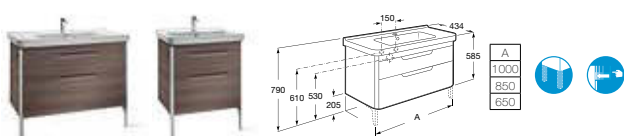

Dama-N

1. **856610...** Unit with 2 drawers for 1000mm basin **£841.78**
   - **856611...** Unit with 2 drawers for 850mm basin **£764.24**
   - **856613...** Unit with 2 drawers for 650mm basin **£708.86**
   - **816560002** Optional legs (pair) – 205mm **£67.57**
   - **858A55000** Optional organiser box 200 x 100 x 70mm **£16.15**
2. Replace ... in the product code with the code for your preferred furniture colour: **148** Light Textured Wood (Veta), **149** Khaki, **150** Dark Textured Wood (Mood Tekka), **576** Matt White