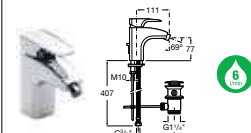

5A6050C00 Bidet mixer with pop-up waste **£251.89**

5A6150C00 Bidet mixer **£219.44**