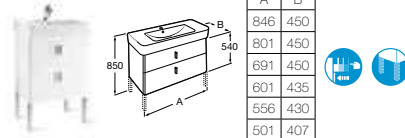

A	B
846	450
801	450
691	450
601	435
556	430
501	407

1. **856596...** Unit with 2 drawers for 1000mm basin **£760.76**
   856595... Unit with 2 drawers for 850mm basin **£706.42**
   856597... Unit with 2 drawers for 750mm LH basin **£652.08**
   856594... Unit with 2 drawers for 750mm RH basin **£652.08**
   856593... Unit with 2 drawers for 650mm basin **£597.74**
   856592... Unit with 2 drawers for 600mm basin **£543.40**
   856591... Unit with 2 drawers for 550mm basin **£489.06**

816405001 Optional legs (pair) **£53.27**

Replace ... in the product code with the code for your preferred furniture colour: **858** Matt White, **868** Matt Black, **896** Matt Red