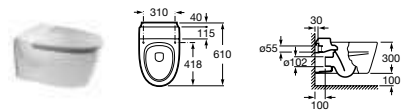

1. **346657000** Wall-hung WC pan **£525.15**
   - **801652...** Cushioned soft-close seat (colours) **£210.06**
   - **801652004** Lacquered soft-close seat (white) **£175.04**
2. Replace ... in the product code with the code for your preferred colour:
   F1T Silver Grey, **F2T** Street Grey, **F3T** Passion Red, **F4T** Oxygen Blue