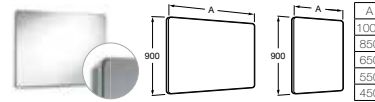

812237000 Mirror 1000 x 900mm **£130.42**

812236000 Mirror 850 x 900mm **£117.37**

812235000 Mirror 650 x 900mm **£103.25**

812234000 Mirror 550 x 900mm **£95.10**