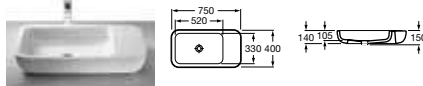

- **327655000** On countertop basin – 0 taphole **£262.58**