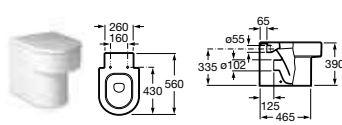

347567000 Back-to-wall WC pan **£393.30**
801562004 Soft-close seat **£122.10**