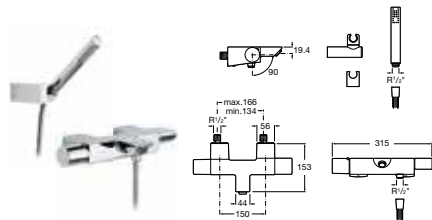

Touch-T

5A1147C00
Wall-mounted thermostatic bath-shower mixer with kit **£546.75**