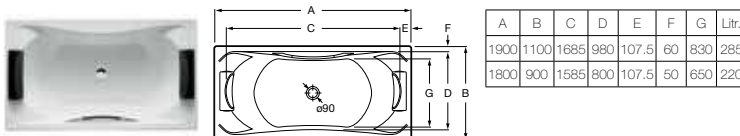

BeCool double-ended

247989001 Bath with grip and headrests 1900 x 1100mm – 0 taphole (waste included) **£1,225.34**

248052001 Bath with grip, headrests and Total system 1900 x 1100mm – 0 taphole (waste included) **£5,637.64**

248051001

Bath with grip, headrests and Tonic Premium system 1900 x 1100mm – 0 taphole (waste included) **£4,510.12**

248013001 Bath with grip and headrests 1800 x 900mm – 0 taphole (waste included) **£1,050.30**

248054001 Bath with grip, headrests and Total system 1800 x 900mm – 0 taphole (waste included) **£5,355.77**

248053001

Bath with grip, headrests and Tonic Premium system 1800 x 900mm – 0 taphole (waste included) **£3,946.35**