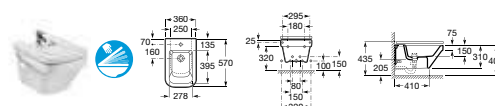

806782004 Soft-close bidet cover **£104.33**

806780004 Bidet cover **£86.94**

357787000 Compact bidet – 1 taphole (moulded back-to-wall) **£271.70**

80678C004 Soft-close bidet cover **£104.33**

80678B004 Bidet cover **£86.94**