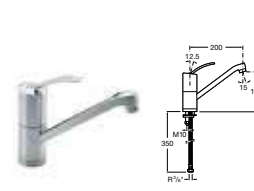

5A8146C00 Kitchen mixer with swivel spout **£244.64**