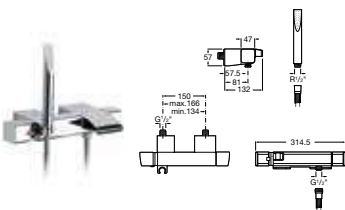

Thesis-T

5A1150C00 Wall-mounted thermostatic bath-shower mixer with kit **£424.03**