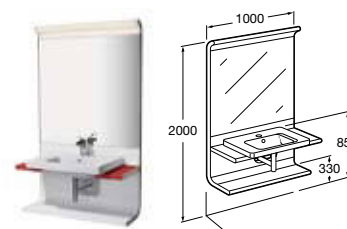

1. **855703...** Unit for 800, 700 and 600 basins **£2,917.48**
2. Replace ... in the product code with the code for your preferred colour:
   F3T Passion Red, **F4T** Oxygen Blue, **004** White, **609** Oak, **001** Wenge