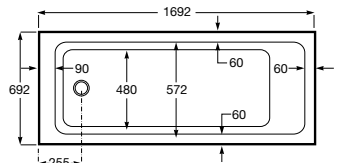

Bathroom Collections

For furniture finishes, see page 176

190 litres

165 litres

240 litres

228 litres

213 litres

024719000 Double-ended bath 1700 x 750mm – 0 taphole **£281.89**

024722000 Double-ended bath 1700 x 700mm – 0 taphole **£208.59**

024718000 Bath 1700 x 750mm – 0 taphole **£281.89**

024717000 Bath 1700 x 700mm – 0 taphole **£208.59**

024716000 Bath 1600 x 700mm – 0 taphole **£208.59**

Nexo

327640000 Basin 680 x 505mm – 1 taphole **£138.00**

327641000 Basin 600 x 475mm – 1 taphole **£112.91**

327642000 Basin 550 x 440mm – 1 taphole **£82.79**

337641000 Pedestal **£52.69**

337642000 Semi-pedestal **£81.56**

327643000 Cloakroom basin 450 x 365mm – 1 taphole **£71.51**

327645000 Cloakroom basin 405 x 275mm – 1 RH taphole **£71.51**

327649000 Asymmetrical basin LH – 1 taphole **£237.11**

327648000 Asymmetrical basin RH – 1 taphole **£237.11**

327646000 Corner basin – 1 taphole **£112.91**

342640000 WC pan – open back **£141.76**

341643000 Close-coupled cistern – 6/3 litres **£144.28**

80164A004 Soft-close seat **£81.56**

801640004 Seat **£62.72**

342642000 Compact WC pan – moulded back-to-wall **£158.07**

341645000 Compact close-coupled cistern – 6/3 litres **£163.08**

80164A004 Soft-close seat **£81.56**

801640004 Seat **£62.72**

347615000 Back-to-wall WC pan **£188.18**

80164A004 Soft-close seat **£81.56**

801640004 Seat **£62.72**

346640000 Wall-hung WC pan **£263.45**

80164A004 Soft-close seat **£81.56**

801640004 Seat **£62.72**

357640000 Bidet – 1 taphole **£144.28**

806640004 Bidet cover **£52.24**

357645000 Wall-hung bidet – 1 taphole **£200.73**