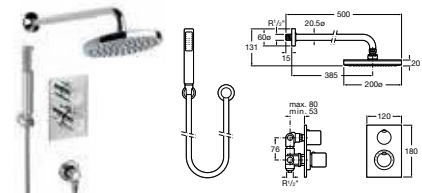

5A2762C00 Built-in thermostatic bath-shower mixer (handset and bath spout) **£508.89**

5A2962C00 Built-in thermostatic shower mixer (overhead rose and handset) **£769.54**

Thesis

5A3050C00 Basin mixer with pop-up waste **£255.80**