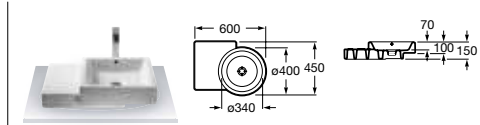

Com

327224000 Basin – 0 taphole **£413.99**