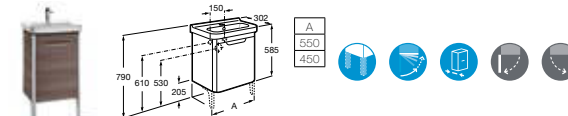

1. **856617...** Unit with 1 door for 550mm compact basin – RH opening **£553.80**
   - **856622...** Unit with 1 door for 550mm compact basin – LH opening **£553.80**
   - **856619...** Unit with 1 door for 450mm compact basin – RH opening **£470.74**
   - **856624...** Unit with 1 door for 450mm compact basin – LH opening **£470.74**
   - **816560002** Optional legs (pair) – 205mm **£67.57**
   - **858A55000** Optional organiser box 200 x 100 x 70mm **£16.15**
2. Replace ... in the product code with the code for your preferred furniture colour: **148** Light Textured Wood (Veta), **149** Khaki, **150** Dark Textured Wood (Mood Tekka), **576** Matt White