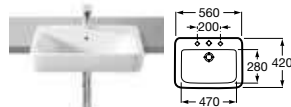

1. **32751S000** Semi-recessed basin – 1 taphole **£165.11**