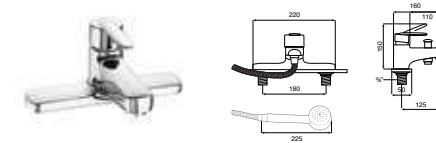

5A1961C00 Deck-mounted bath filler **£209.06**