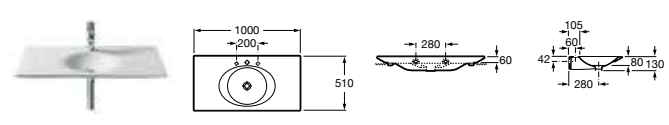

Kalahari

327896000 Double basin – 1 taphole per bowl **£381.57**

Kalahari

327897000 Basin – 1 taphole **£308.19**

Kalahari

327878000 Basin 800 x 490mm – 0 taphole **£248.09**
327878000H Basin 800 x 490mm – 1 RH taphole **£248.09**
840665001 Optional front towel rail **£163.10**
840523001 Optional side towel rail **£58.69**
327874000 Basin 650 x 450mm – 0 taphole **£220.82**
327874000H Basin 650 x 450mm – 1 RH taphole **£220.82**
32787457H Basin 650 x 450mm – 1 RH taphole (Argenta finish) **£551.80**
840523001 Optional side towel rail **£58.69**