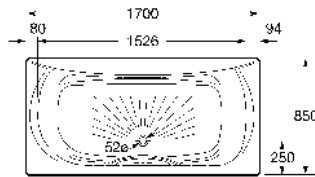

291094000 Eagle feet **£376.37**

291070000
 L' shaped cherry wood legs **£1,207.93**

Akira

225 litres

232570001 Bath with grip and anti-slip – 0 taphole **£936.55**
291051000 Optional headrest (white) **£80.55**