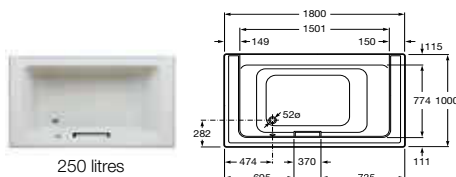

247552001 Acrylic bath with grip – 0 taphole **£1,067.80**
248087001 Acrylic bath with grip and Total system – 0 taphole (waste included) **£4,049.42**
248086001 Acrylic bath with grip and Tonic Premium system – 0 taphole (waste included) **£3,318.28**
291066000 Optional headrest **£99.22**