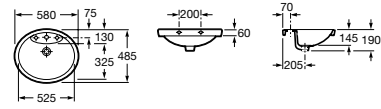

New Classical

327495000 Basin – 1 taphole £283.17

Senso

327515000 Basin – 1 taphole £177.96

Happening

327565000 Basin – 0 taphole £212.78

Meridian-N

32724E000 Basin – 1 taphole £181.41