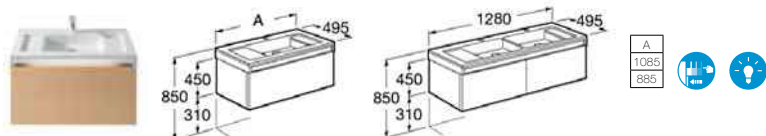

Delight lights

813055001 800mm **£228.23**

813054001 500mm **£152.15**

813053001 280mm **£103.25**

813052001 150mm **£86.94**

Basin & Furniture Solutions For furniture finishes, see page 176

Stratum

8562226.. Unit for 1300mm basin **£1,017.64**