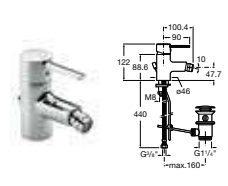

5A6060C00 Bidet mixer with pop-up waste **£139.02**