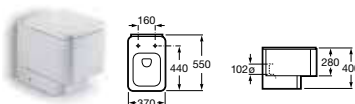

347577000 Back-to-wall WC pan **£511.27**
801572004 Soft-close seat **£156.35**