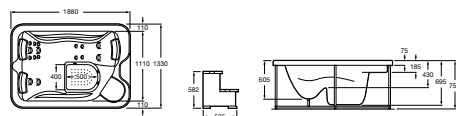

Replace .. in the product code with the code for your preferred bath colour: **00** White, **SG** Sierra Granite, **AG** Blue Granite

Broadway Compact

8S3070..0 Whirlpool spa **£8,547.15**

8S0003000 Wooden step set **£448.13**