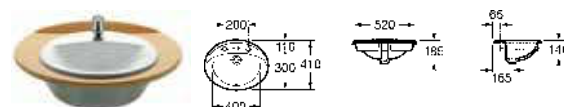

Rodeo

327866000 Basin – 1 taphole £115.61