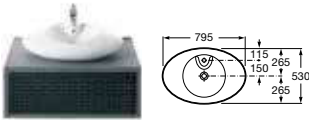

Veranda-N

327442000 Basin – 1 taphole **£359.57**
337443000 Semi-pedestal **£242.54**

327444000 Double basin – 1 taphole per bowl **£508.84**

327443000 Basin – 1 taphole **£432.75**

327447000 On countertop basin – 1 taphole **£712.35**