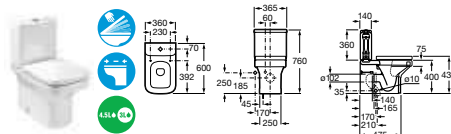

812233000 Mirror 450 x 900mm **£81.52**

34278W000 ECO WC pan – moulded back-to-wall **£217.36**

34178C000 ECO Close-coupled shell cistern – 4.5/3 litres **£190.20**

80178C004 Soft-close seat **£104.33**