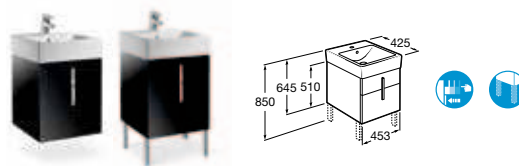

Diverta

8564610.. Unit for 750mm basin **£793.22**

816405001 Optional legs (pair) **£53.27**

Replace ... in the product code with the code for your preferred furniture colour:

06 Gloss White, **09** Oak, **20** Gloss Black