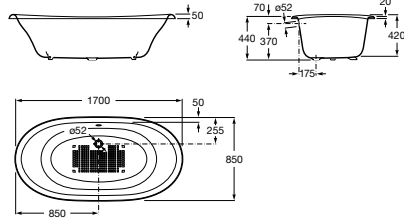

Cast Iron Baths

Eliptico

222 litres

233650007 Freestanding bath with anti-slip – white exterior **£1,442.70**
506403400 Exposed waste and overflow fitting **£269.79**