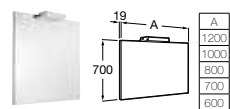

Victoria-N mirror

856663... 1200 x 700mm **£163.02**

856664... 1000 x 700mm **£76.08**

856665... 800 x 700mm **£65.21**

856666... 700 x 700mm **£59.78**

856667... 600 x 700mm **£54.34**

Replace ... in the product code with the code for your preferred furniture colour

153 Gloss Anthracite Grey, **154** Textured Wenge, **155** Textured Oak, **806** Gloss White