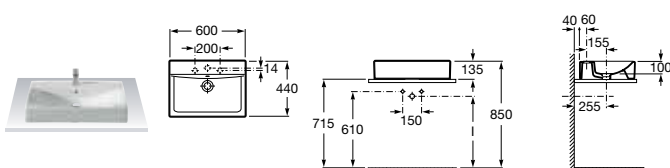

Diverta

32711G000 Basin – 1 taphole **£212.09**