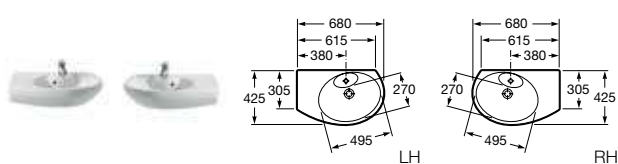

327518000 Corner basin LH – 1 taphole **£190.95**

327519000 Corner basin RH – 1 taphole **£190.95**