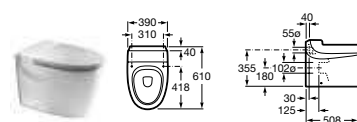

- 327655000** On countertop basin – 0 taphole **£262.58**

- 327653000** On countertop basin – 1 taphole **£186.05**

- 327654000** On countertop basin – 0 taphole **£163.37**

- 342657000** WC pan – moulded back-to-wall **£455.12**
 - 341650000** Close-coupled cistern – 6/3 litres **£274.25**
 - 80165A...** Cushioned cistern front (colours) **£180.89**
 - 801652...** Cushioned soft-close seat (colours) **£210.06**
 - 80165A004** Lacquered cistern front (white) **£180.89**
 - 801652004** Lacquered soft-close seat (white) **£175.04**
- Replace ... in the product code with the code for your preferred colour:
F1T Silver Grey, **F2T** Street Grey, **F3T** Passion Red, **F4T** Oxygen Blue