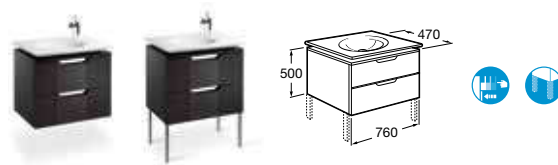

856451... Unit for 800mm basin **£930.22**

816406001 Optional legs (pair) **£53.27**

Replace ... in the product code with the code for your preferred furniture colour: **764** Gloss White, **770** Gloss Anthracite Grey, **771** Gloss Taupe