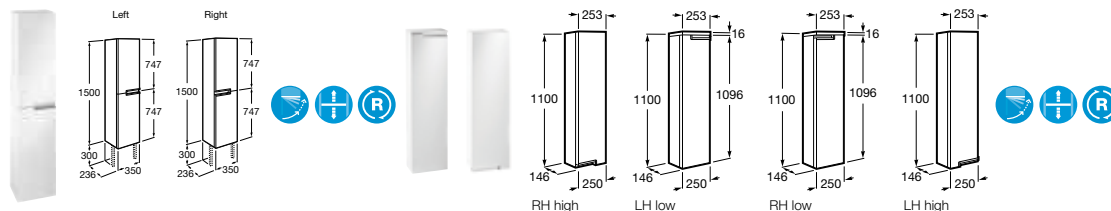

Victoria-N

Victoria-N column unit

856660... 2 soft-close doors **£217.36**

816413001 Optional legs (pair) – 300mm **£21.53**

856661... 1 soft-close door – RH for high installation/LH for low installation **£163.02**

856662... 1 soft-close door – RH for low installation/LH for high installation **£163.02**

Replace ... in the product code with the code for your preferred furniture colour

153 Gloss Anthracite Grey, **154** Textured Wenge, **155** Textured Oak, **806** Gloss White

Victoria-N mirror

856663... 1200 x 700mm **£163.02**

856664... 1000 x 700mm **£76.08**

856665... 800 x 700mm **£65.21**

856666... 700 x 700mm **£59.78**

856667... 600 x 700mm **£54.34**

Replace ... in the product code with the code for your preferred furniture colour

153 Gloss Anthracite Grey, **154** Textured Wenge, **155** Textured Oak, **806** Gloss White

Victoria-N mirror light

813050001 250mm (double) **£54.34**

813051001 90mm (single) **£32.50**