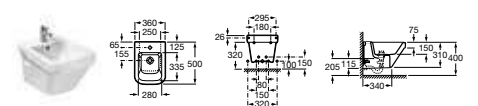

357786000 Compact wall-hung bidet – 1 taphole **£326.04**

Senso