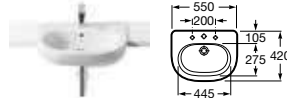

32724S000 Semi-recessed basin – 1 taphole **£220.95**