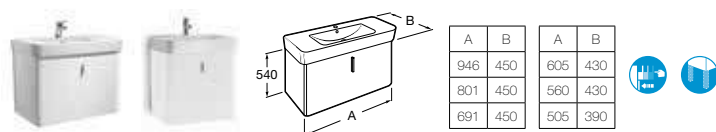

Senso Square

856309... Unit with drawer for 1000mm basin **£729.08**

856308... Unit with drawer for 850mm basin **£667.80**

856307... Unit with drawer for 750mm basin **£627.38**

856300... Unit with drawer for 650mm basin **£577.08**

856301... Unit with drawer for 600mm basin **£526.90**

856302... Unit with drawer for 550mm basin **£489.26**

816412001 Optional legs (pair) **£53.27**

Replace ... in the product code with the code for your preferred furniture colour:

858 Matt White, **868** Matt Black, **896** Matt Red