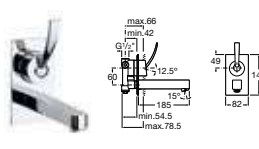

5A3446C00 Extended basin mixer with pop-up waste **£258.16**

5A4446C00 Deck-mounted basin mixer with pop-up waste **£350.57**

5A4546C00 Wall-mounted basin mixer (155mm spout) **£315.52**

5A4646C00 Wall-mounted basin mixer (180mm spout) **£322.52**