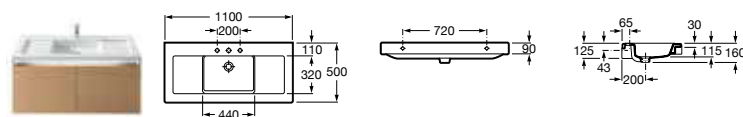

Stratum

327631000 Basin – 1 taphole **£291.73**