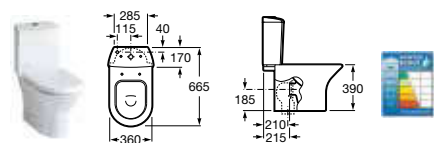

342640000 WC pan – open back **£141.76**

341643000 Close-coupled cistern – 6/3 litres **£144.28**

80164A004 Soft-close seat **£81.56**

801640004 Seat **£62.72**