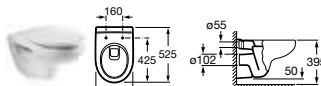

- **34630300S** Wall-hung WC pan **£176.10**
- **8013SC005** Soft-close seat **£66.49**
- **8013U0004** Seat **£38.20**