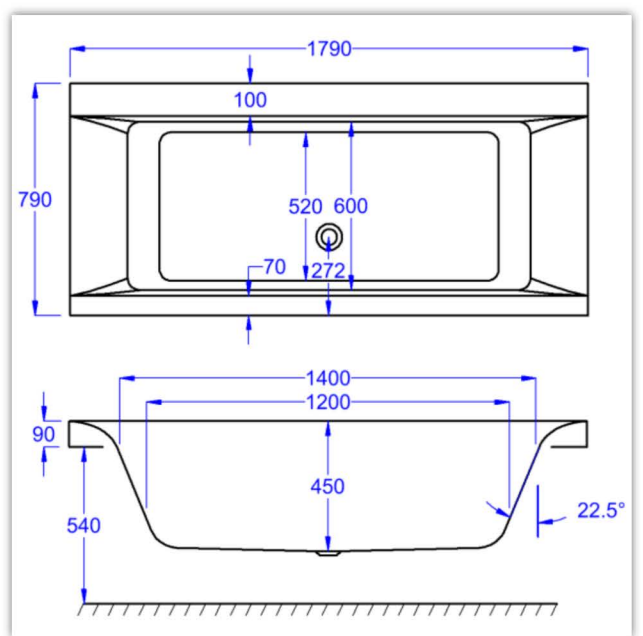

HAIKU

1800x800

Carronite

Panel

Whirlpool

WHIRLPOOL COMPATIBLE

Clenda Systems
1, 2, 3, 4, 5, 6

WATER CAPACITY

230 LTR

This measurement is taken to the overflow.

KIT REFERENCES

STANDARD - AK-03
CARRONITE - AK-03-C

Carron Bathrooms Ltd
North Carron Works, Stenhouse Road, Falkirk, FK2 8UW
Tel: +44 (0) 1324 638407
Email: info@carronbathrooms.com