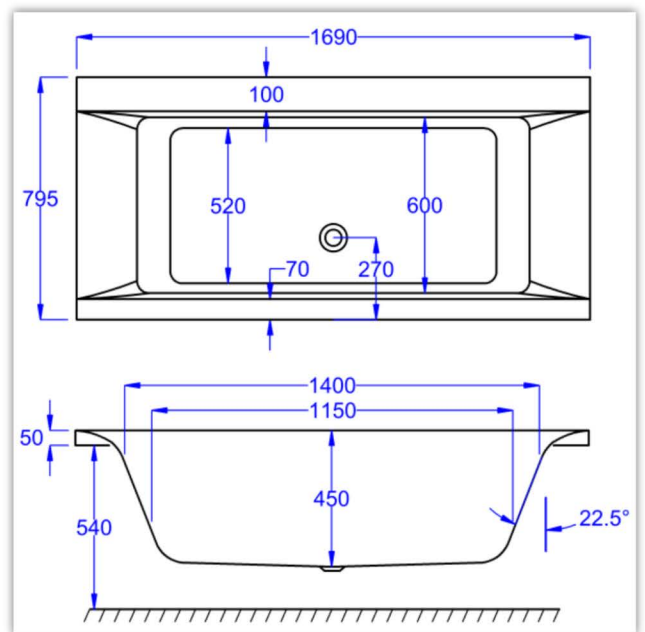

HAIKU

1700x800

Carronite

Panel

Whirlpool

WHIRLPOOL COMPATIBLE

Clenda Systems
1, 2, 3, 4, 5, 6

WATER CAPACITY

220 LTR

This measurement is taken to the overflow.

KIT REFERENCES

STANDARD - AK-03
CARRONITE - AK-03-C

Carron Bathrooms Ltd
North Carron Works, Stenhouse Road, Falkirk, FK2 8UW
Tel: +44 (0) 1324 638407
Email: info@carronbathrooms.com