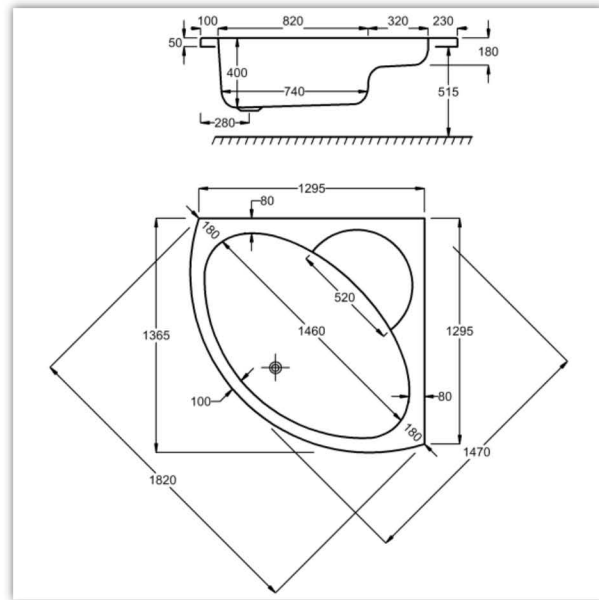

MONARCH

1300x1300

Carronite

Panel

Whirlpool

WHIRLPOOL COMPATIBLE

Clenda Systems
1 & 4

WATER CAPACITY

235 LTR

This measurement is taken to the overflow.

KIT REFERENCES

STANDARD - AK-02
CARRONITE - AK-02-C

Carron Bathrooms Ltd
North Carron Works, Stenhouse Road, Falkirk, FK2 8UW
Tel: +44 (0) 1324 638407
Email: info@carronbathrooms.com

carron