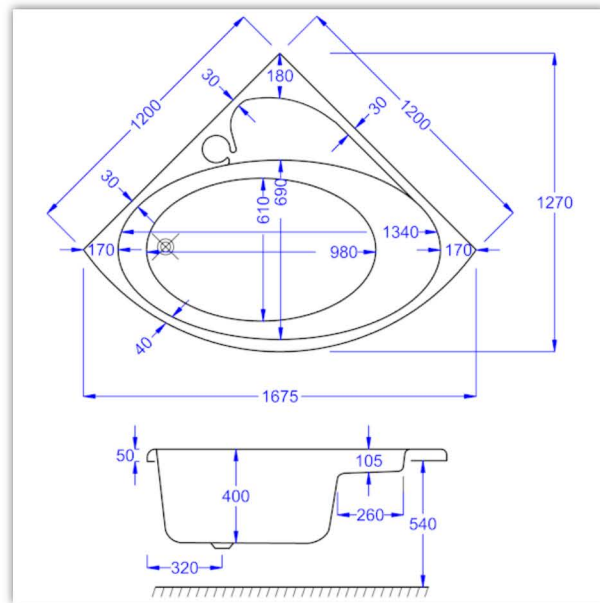

ORIOLE

1200x1200

Carronite

Panel

WHIRLPOOL COMPATIBLE

N/A

WATER CAPACITY

190 LTR

This measurement is taken to the overflow.

KIT REFERENCES

STANDARD - IK-UK-C1
CARRONITE - IK18B

Carron Bathrooms Ltd
North Carron Works, Stenhouse Road, Falkirk, FK2 8UW
Tel: +44 (0) 1324 638407
Email: info@carronbathrooms.com