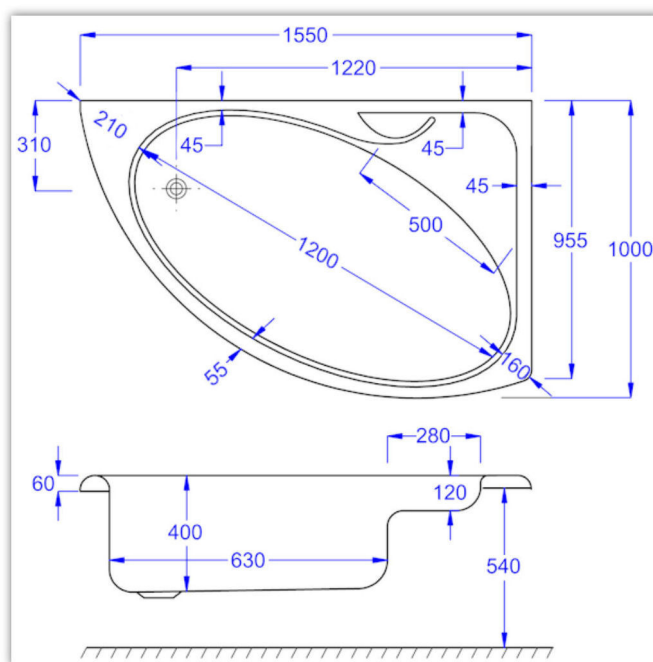

DOVE

1550x950

LEFT HANDED

LEFT HANDED

Carronite

Panel

Whirlpool

WHIRLPOOL COMPATIBLE

Clenda Systems
1 & 4

WATER CAPACITY

190 LTR

This measurement is taken to the overflow.

KIT REFERENCES

STANDARD - IK-UK-01
CARRONITE - IK18

Carron Bathrooms Ltd
North Carron Works, Stenhouse Road, Falkirk, FK2 8UW
Tel: +44 (0) 1324 638407
Email: info@carronbathrooms.com