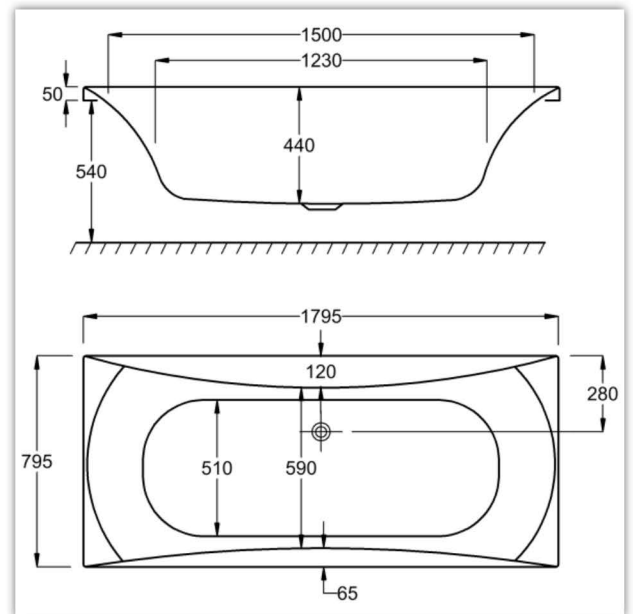

ALPHA

1800x800

Carronite

Panel

Whirlpool

WHIRLPOOL COMPATIBLE

Clenda Systems
1, 2, 3, 4, 5, 6

WATER CAPACITY

220 LTR

This measurement is taken to the overflow.

KIT REFERENCES

STANDARD - AK-03
CARRONITE - AK-03-C

Carron Bathrooms Ltd
North Carron Works, Stenhouse Road, Falkirk, FK2 8UW
Tel: +44 (0) 1324 638407
Email: info@carronbathrooms.com