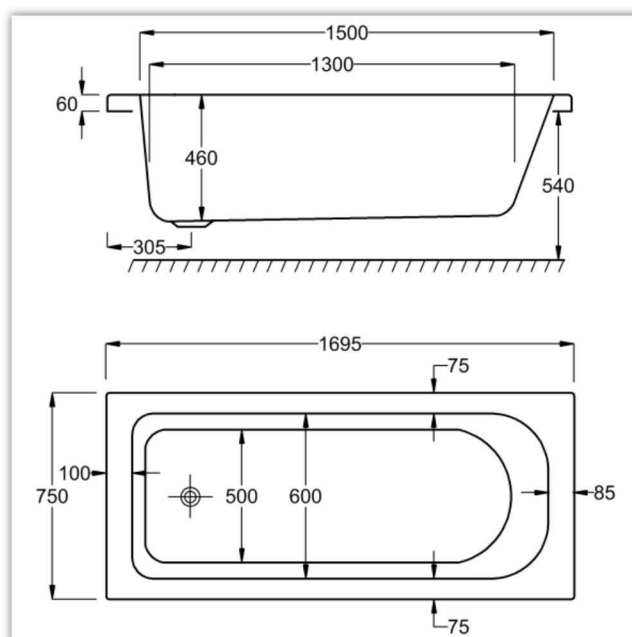

BRITANNIA CLASSIC

1700x750

Carronite

Panel

Whirlpool

WHIRLPOOL COMPATIBLE

Clenda Systems
1&4

WATER CAPACITY

210 LTR

This measurement is taken to the overflow.

KIT REFERENCES

STANDARD - AK-01
CARRONITE - AK-01-C

Carron Bathrooms Ltd
North Carron Works, Stenhouse Road, Falkirk, FK2 8UW
Tel: +44 (0) 1324 638407
Email: info@carronbathrooms.com