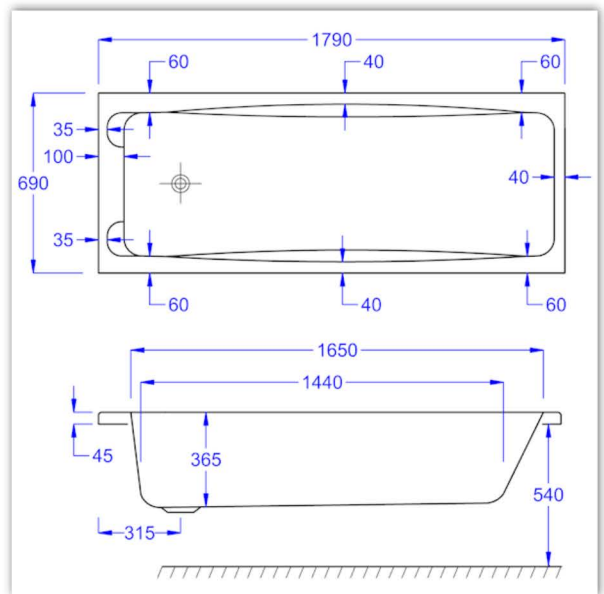

# SWALLOW

1800x700

Carronite

Panel

Hand Grips

## WATER CAPACITY

185 LTR

This measurement is taken to the overflow.