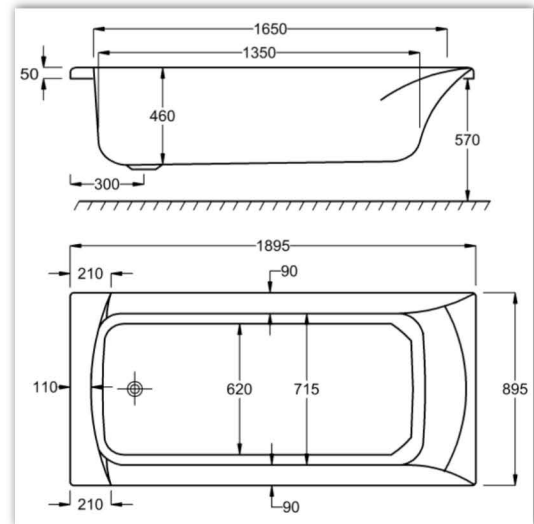

SIGMA

1900x900

BATH ALSO AVAILABLE WITH GRIPS

Carronite

Panel

Hand Grips

Whirlpool

WHIRLPOOL COMPATIBLE

Clenda Systems
1, 2, 3, 4, 5, 6

WATER CAPACITY

350 LTR

This measurement is taken to the overflow.

KIT REFERENCES

STANDARD - AK-03
CARRONITE - AK-03-C

Carron Bathrooms Ltd
North Carron Works, Stenhouse Road, Falkirk, FK2 8UW
Tel: +44 (0) 1324 638407
Email: info@carronbathrooms.com