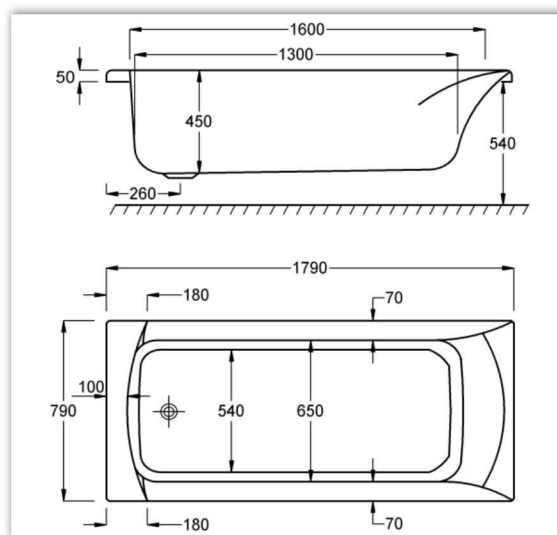

SIGMA

1800X800

BATH ALSO AVAILABLE WITH GRIPS

Carronite

Panel

Hand Grips

Whirlpool

WHIRLPOOL COMPATIBLE

Clenda Systems
1, 2, 3, 4, 5, 6

WATER CAPACITY

240 LTR

This measurement is taken to the overflow.

KIT REFERENCES

STANDARD - AK-03
CARRONITE - AK-03-C

Carron Bathrooms Ltd
North Carron Works, Stenhouse Road, Falkirk, FK2 8UW
Tel: +44 (0) 1324 638407
Email: info@carronbathrooms.com