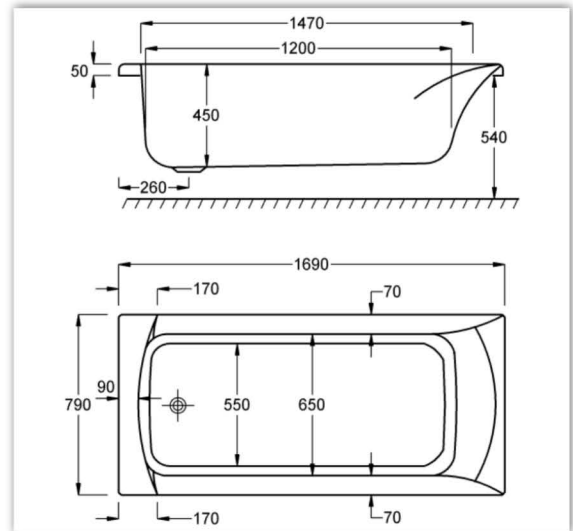

SIGMA

1700x800

BATH ALSO AVAILABLE WITH GRIPS

Carronite

Panel

Hand Grips

Whirlpool

WHIRLPOOL COMPATIBLE

Clenda Systems
1, 2, 3, 4, 5, 6

WATER CAPACITY

220 LTR

This measurement is taken to the overflow.

KIT REFERENCES

STANDARD - AK-03
CARRONITE - AK-03-C

Carron Bathrooms Ltd
North Carron Works, Stenhouse Road, Falkirk, FK2 8UW
Tel: +44 (0) 1324 638407
Email: info@carronbathrooms.com