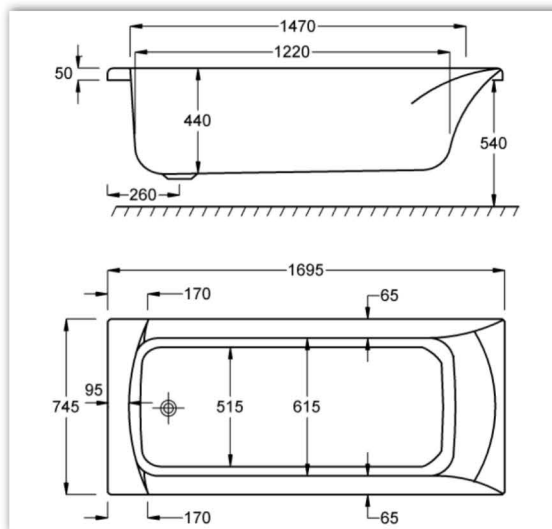

SIGMA

1700x750

BATH ALSO AVAILABLE WITH GRIPS

Carronite

Panel

Hand Grips

Whirlpool

WHIRLPOOL COMPATIBLE

Clenda Systems
1, 2, 3, 4, 5, 6

WATER CAPACITY

195 LTR

This measurement is taken to the overflow.

KIT REFERENCES

STANDARD - AK-01
CARRONITE - AK-01-C

Carron Bathrooms Ltd
North Carron Works, Stenhouse Road, Falkirk, FK2 8UW
Tel: +44 (0) 1324 638407
Email: info@carronbathrooms.com