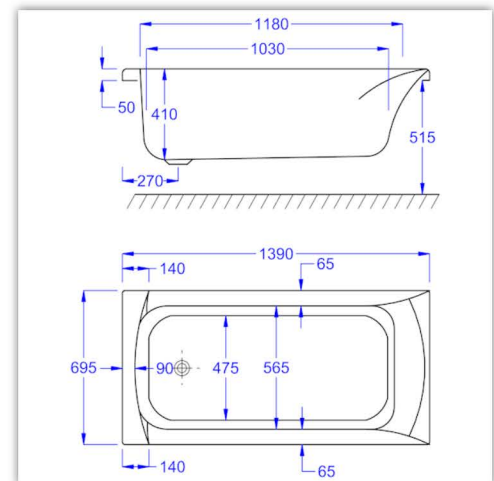

DELTA

1400x700

BATH ALSO AVAILABLE WITH GRIPS

DELTA GRIP

WHIRLPOOL COMPATIBLE

Clenda Systems
1, 2, 3, 4, 5, 6

WATER CAPACITY

142 LTR

This measurement is taken to the overflow.

KIT REFERENCES

STANDARD - AK-01
CARRONITE - AK-01-C

Carron Bathrooms Ltd
North Carron Works, Stenhouse Road, Falkirk, FK2 8UW
Tel: +44 (0) 1324 638407
Email: info@carronbathrooms.com