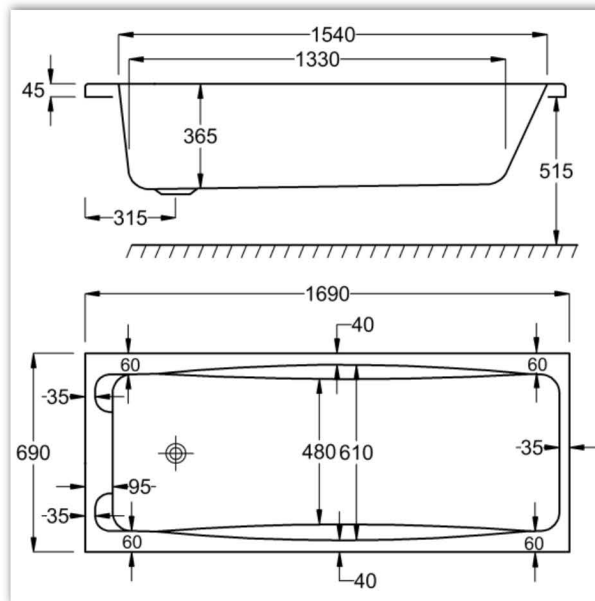

SWALLOW

1700x700

Carronite

Panel

Hand Grips

WHIRLPOOL COMPATIBLE

N/A

WATER CAPACITY

155 LTR

This measurement is taken to the overflow.

KIT REFERENCES

STANDARD - AK-02
CARRONITE - AK-02-C

Carron Bathrooms Ltd
North Carron Works, Stenhouse Road, Falkirk, FK2 8UW
Tel: +44 (0) 1324 638407
Email: info@carronbathrooms.com