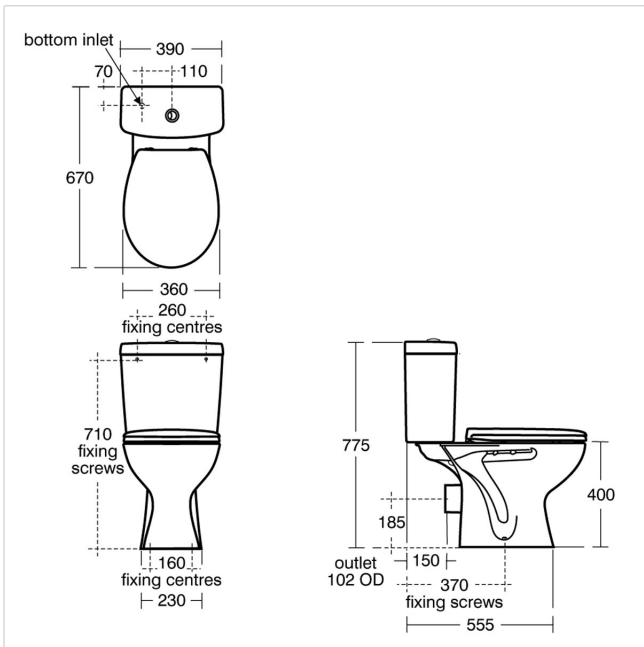

## Sandringham 21 Close Coupled WC Suite - Lever

### Illustrated

- E8963** Sandringham 21 close coupled WC pan with horizontal outlet
- E8968** Sandringham 21 close coupled cistern 6 or 4 litre single flush syphon bottom supply and internal overflow
- E9076** Sandringham 21 seat and cover
- S9101** Domex screws (pair)

### Configuration options

- E8763** Sandringham 21 close coupled cistern 6 or 4 litre single flush syphon bottom supply and internal overflow, with cover fastener
- E8989** Sandringham 21 close coupled cistern with spatula lever 6 or 4 litre single flush syphon bottom supply and internal overflow
- E9074** Sandringham 21 seat and cover metal hinges
- E9086** Sandringham 21 seat no cover metal hinges