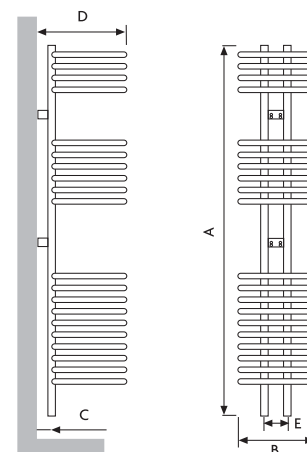

Chrome

WUK225250	1200	320	40	330	100
WUK225251	1635	320	40	330	100