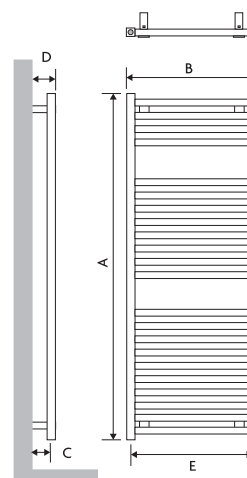

SENSATIONS • CUBIC

Code	A Height	B Width	C Wall to Tap	D Projection	E Tap Centre

WWH-MD04785	830	480	75	90	450
WWH-MD04786	830	580	75	90	550
WWH-MD047135	1322	480	75	90	450
WWH-MD047136	1322	580	75	90	550
WWH-MD047175	1770	480	75	90	450
WWH-MD047176	1770	580	75	90	550