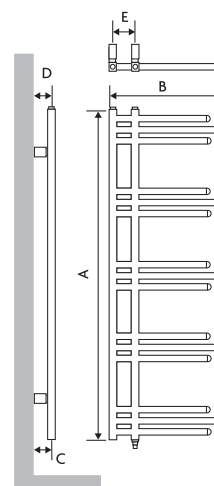

White

WWH-MD046125W	1200	500	80	95	100