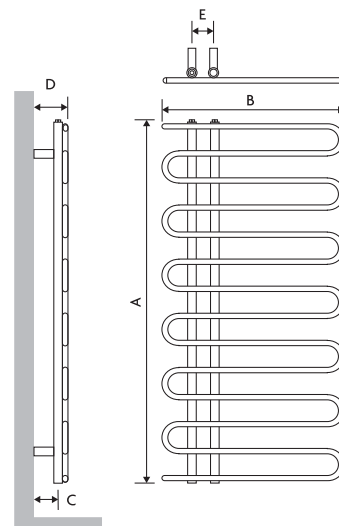

SENSATIONS • GRAPHIC

Code	A Height	B Width	C Wall to Tap	D Projection	E Tap Centre

White

WWH-DR010105W	1000	500	81	116	75
WWH-DR010106W	1000	600	81	116	75
WWH-DR010125W	1200	500	81	116	75
WWH-DR010126W	1200	600	81	116	75

Chrome

WWH-DR010105C	1000	500	81	116	75
WWH-DR010106C	1000	600	81	116	75
WWH-DR010125C	1200	500	81	116	75
WWH-DR010126C	1200	600	81	116	75