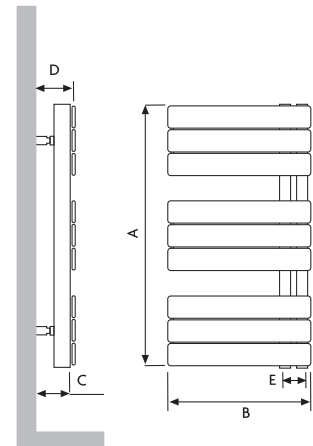

SENSATIONS • FRESCO

Code	A Height	B Width	C Wall to Tap	D Projection	E Tap Centre

White

WWH-CHO1	1130	600	77.5/87.5	120/130	50
WWH-CHO2	1430	600	77.5/87.5	120/130	50