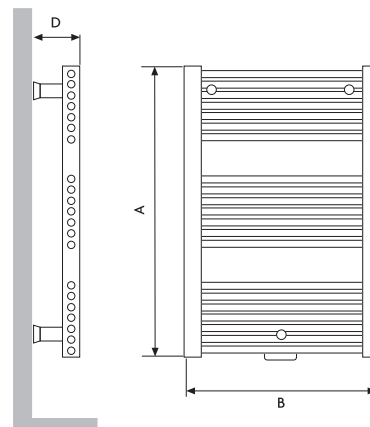

Curved

WUK208116	801	500	N/A	74/93	N/A
WUK208117	1170	500	N/A	74/93	N/A