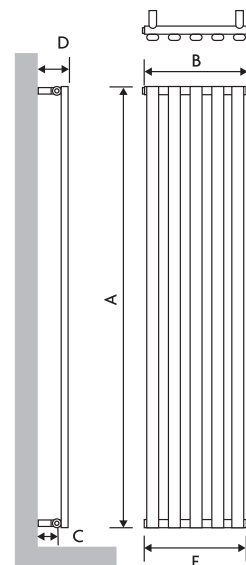

SENSATIONS • DECO

Code	A Height	B Width	C Wall to Tap	D Projection	E Tap Facings

White

WWH-DR0071842W 1800 420 81 122 420

Black

WWH-DR0071842B 1800 420 81 122 420

Chrome

WWH-DR0071842C 1800 420 81 122 420