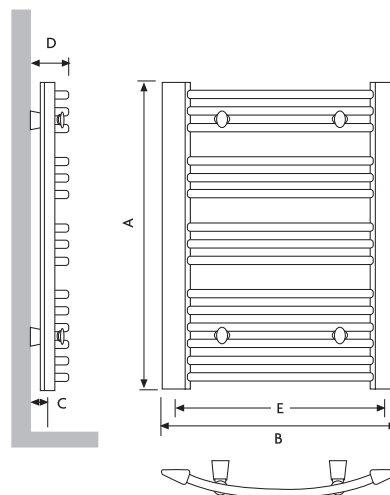

SENSATIONS • VOLUTE

Code	A Height	B Width	C Wall to Tap	D Projection	E Tap Centre

Chrome

WWH-AN05951154C	1154	595	30/50	91/111	500
WWH-AN05951742C	1742	30/50	91/111	500