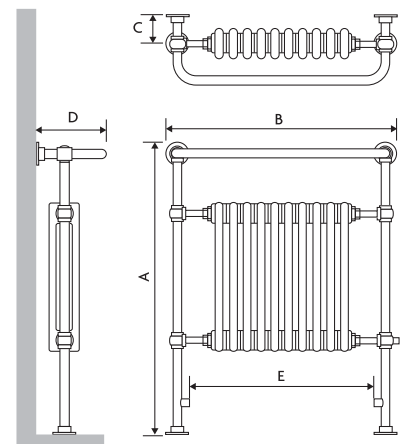

SENSATIONS • RENAISSANCE

Code	A Height	B Width	C Wall to Tap	D Projection	E Tap Centre

White

WWH-LG004945MS	965	540	92	230	395
WWH-LG004966MS	965	673	92	230	528
WWH-LG004967MS	965	765	92	230	620