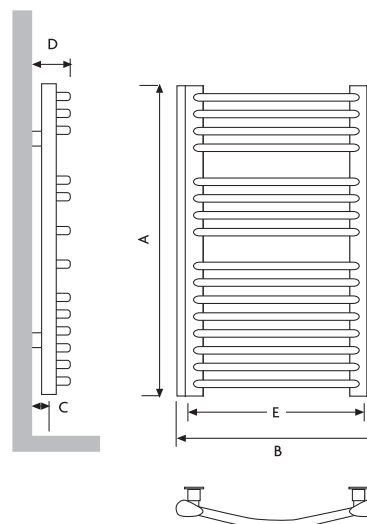

SENSATIONS • FRET

Code	A Height	B Width	C Wall to Tap	D Projection	E Tap Centre

White/Wenge

WWH-LI05951154V	1154	600	50-55	115	563
WWH-LI05951742V	1742	600	50-55	917	563