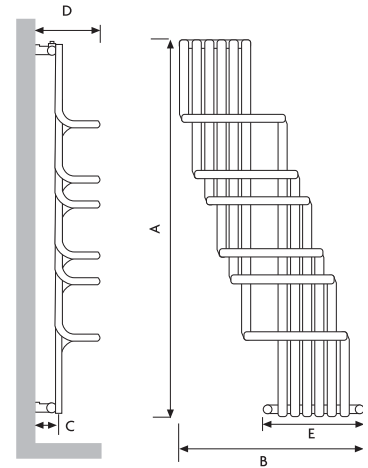

SENSATIONS • ART

Code	A Height	B Width	C Wall to Tap	D Projection	E Tapping Faces

Chrome

WWH-ANA1205	1250	572	64/76	225/237	248
WWH-ANA1606	1600	636	64/76	251/263	272