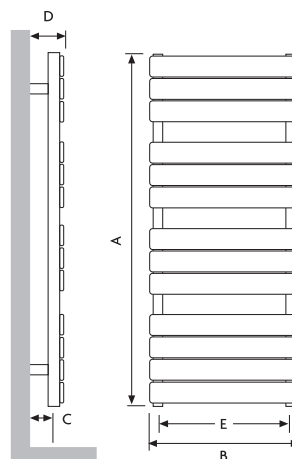

SENSATIONS • ETCH

Code	A Height	B Width	C Wall to Tap	D Projection	E Tap Centre

White

WWH-MU05000905	905	500	66/81	102/107	447
WWH-MU05001655	1655	500	66/81	102/107	447