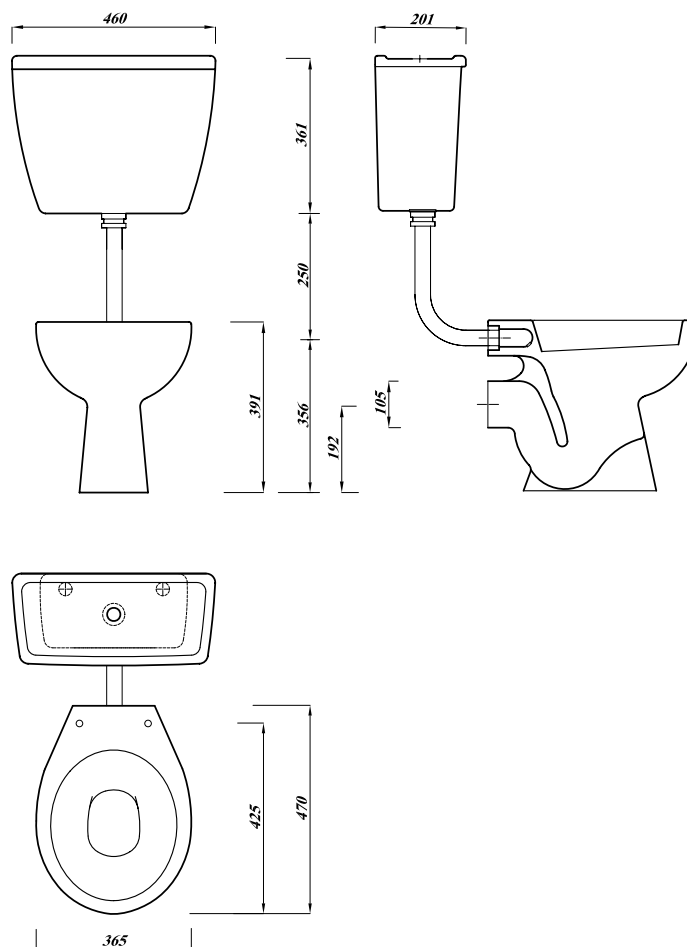

Model Atlas Low Level WC Suite (Push button)

Application & Features

- Domestic, leisure
- Hotel and commercial
- Modern design
- Dedicated seat and cover
- Excellent value

Elevations

Description		UK Codes	Bar Codes	Part No.
Atlas Low level pan		ASWHLLPA	6221006049914	FS17523100000
Compatible products	Atlas low level cistern lever, Side supply BIBO	ASWHLLPBCI	5060182830395	
	Atlas Low level cistern fittings 6/4 litre push button	CPKWRA	3375537177974	
	Universal seat	CPKLLFIX STWHSSUNP	3375537177974 4016959085711	
Colour	White			
Weight	Pan	11.56 kg		
	Cistern	13.80 kg		
	Universal seat	1.10 kg		
Packing	Shrink Wrap			
Material	Vitreous china			
Standards	BS3402 / EN997			
Notes	WC screw to floor, fixing screws not supplied			

All dimensions are approximate and subject to normal ceramic variation
Lecico reserve the right to change the product without prior notification