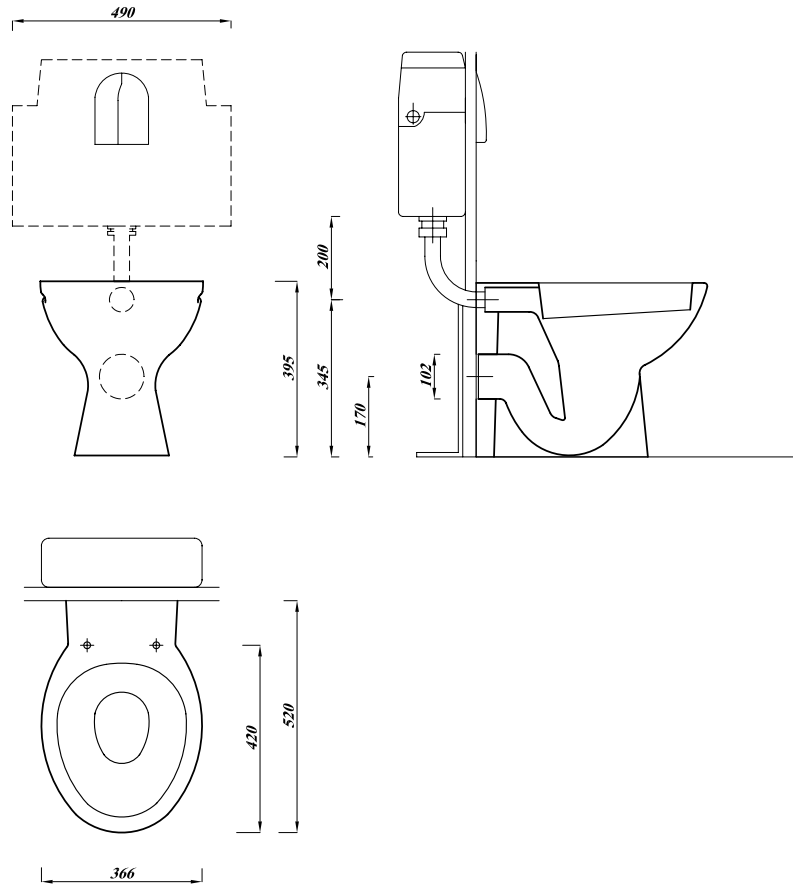

Model Atlas Back to Wall WC

Application & Features

- Domestic, leisure
- Hotel and commercial
- Modern design
- Dedicated seat and cover

Elevations

Description		UK Codes	Bar Codes	Part No.
Atlas Back to Wall WC		ASWHBWPA	6221006079973	FS11027000000
Compatible products	Concealed cistern dual flush, 6/4 litre, top or bottom inlet	BTWCOMPACT	3375537173525	
	Universal seat	STWHSSUNP	4016959085711	
Colour	White			
Weight	Pan	18.84 kg		
	Seat and cover	1.10 kg		
Packing	Shrink Wrap			
Material	Vitreous china			
Standards	BS3402 / EN997			

All dimensions are approximate and subject to normal ceramic variation
Lecico reserve the right to change the product without prior notification