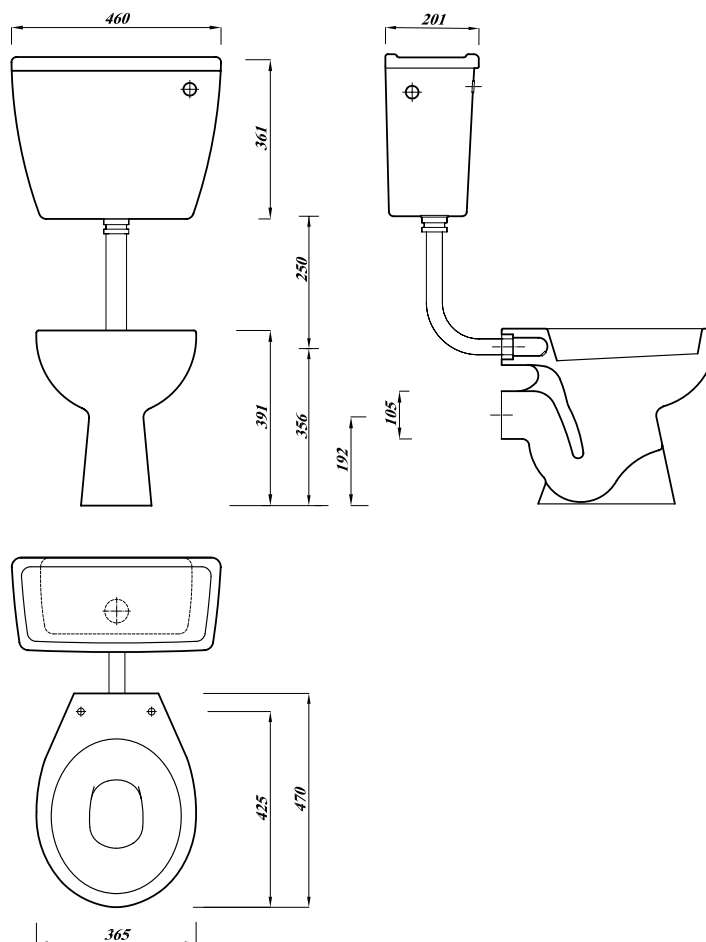

## Model Atlas Low Level WC Suite (Lever)

### Elevations

Description		UK Codes	Bar Codes	Part No.
Atlas Low level pan		ASWHLLPA	6221006049914	FS175231000000
Compatible products	Atlas low level cistern lever, Side supply SISO	ASWHLLCI	6221006012994	FS110331400000
	Atlas Low level cistern fittings 6/4 litre, lever	CPKDUDASLL	5013241714891	
	Universal seat	STWHSSUNP	4016959085711	
Colour	White			
Weight	Pan	11.56 kg		
	Cistern	13.80 kg		
	Universal seat	1.10 kg		
Packing	Shrink Wrap			
Material	Vitreous china			
Standards	BS3402 / EN997			
Notes	WC screw to floor, fixing screws not supplied			

All dimensions are approximate and subject to normal ceramic variation  
Lecico reserve the right to change the product without prior notification