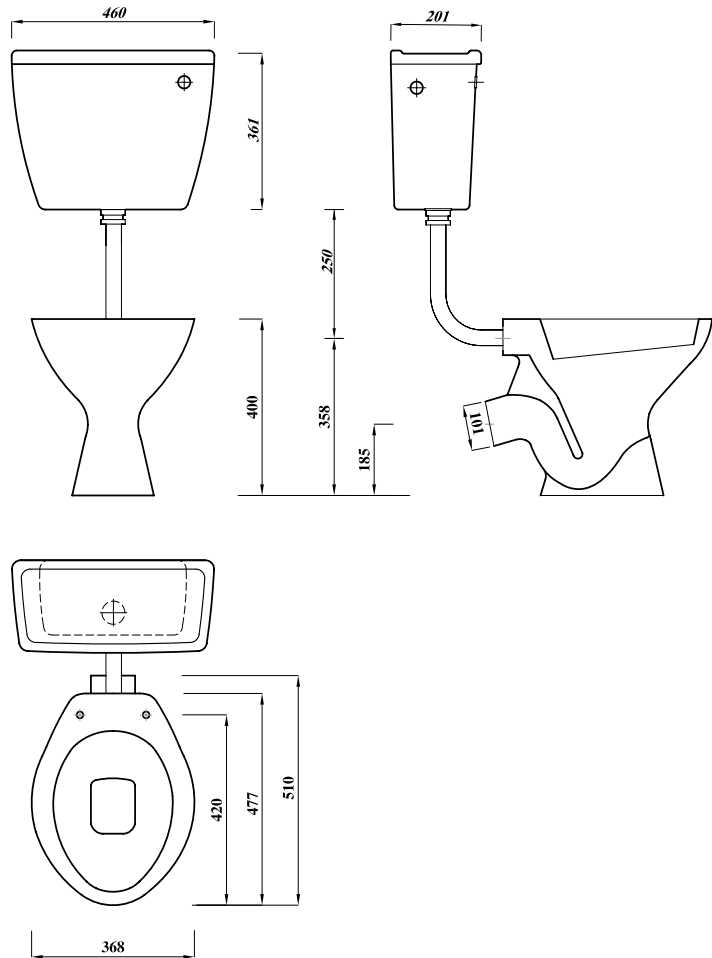

Model Atlas P Trap Pan

Application & Features

- Domestic, leisure
- Hotel and commercial
- Modern design
- Dedicated seat and cover
- Excellent value

Elevations

Description		UK Codes	Bar Codes	Part No.
Atlas P Trap Pan		UNWHPLLPA	6221006059562	FS17A231000000
Compatible products	Atlas low level cistern lever, Side supply SISO	ASWHLLCI	6221006012994	FS110331400000
	Atlas Low level cistern fittings 6/4 litre, lever	CPKDUDASLL	5013241714891	
	Universal seat	STWHSSUNP	4016959085711	
Colour	White			
Weight	Pan	11.92 kg		
	Cistern	13.80 kg		
	Universal seat	1.10 kg		
Packing	Shrink Wrap			
Material	Vitreous china			
Standards	BS3402 / EN997			
Notes	WC screw to floor, fixing screws not supplied			

All dimensions are approximate and subject to normal ceramic variation
Lecico reserve the right to change the product without prior notification