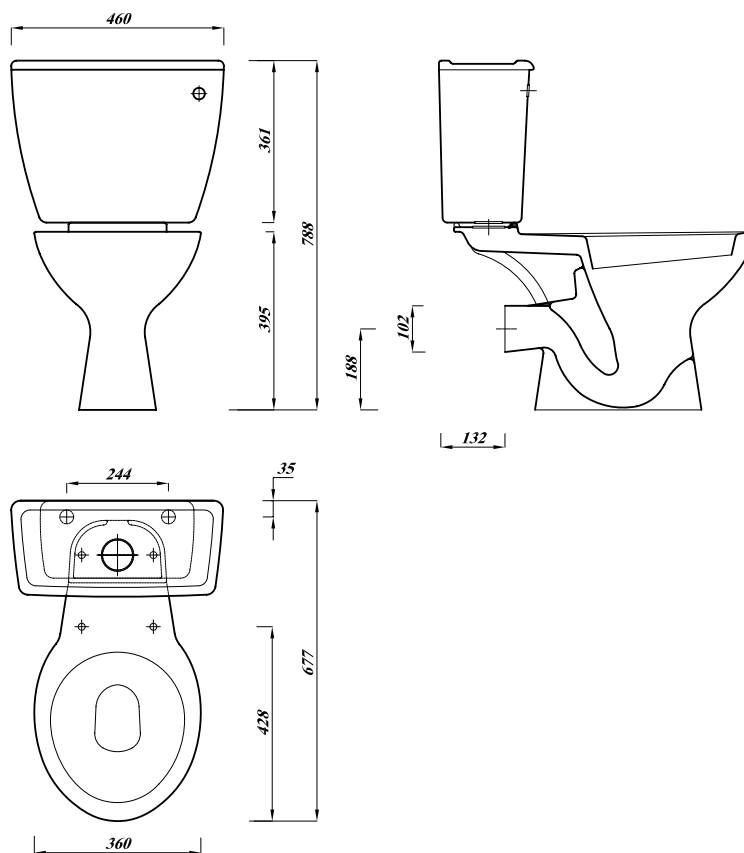

Model Atlas CC WC Suite (Lever)

Application & Features

- Domestic, leisure
- Hotel and commercial
- Modern design
- Dedicated seat and cover
- Excellent value

Elevations

Description		UK Codes	Bar Codes	Part No.
Atlas close coupled pan		ASWHPA	6221006012383	FS11021300000
Compatible products	Atlas cistern 6/4 litre, lever operated, bottom supply	ASWHCI	6221006012895	FS11032130000
	Atlas Cistern fittings lever	CPKDUDAS		
	Universal seat	STWHSSUNP	4016959085711	
	Luxury Seat & cover	STWHASLUX	4016959071585	
	Soft close seat & cover	STWHSCAS	4016959080563	
Colour	White			
Weight	Pan	15.59 kg		
	Cistern	14.24 kg		
	Universal seat	1.10 kg		
	Luxury Seat & cover	2.00 kg		
	Soft close seat & cover	2.10 kg		
Packing	Shrink Wrap			
Material	Vitreous china			
Standards	BS3402 / EN997			
Notes	WC screw to floor, fixing screws not supplied			

All dimensions are approximate and subject to normal ceramic variation
Lecico reserve the right to change the product without prior notification