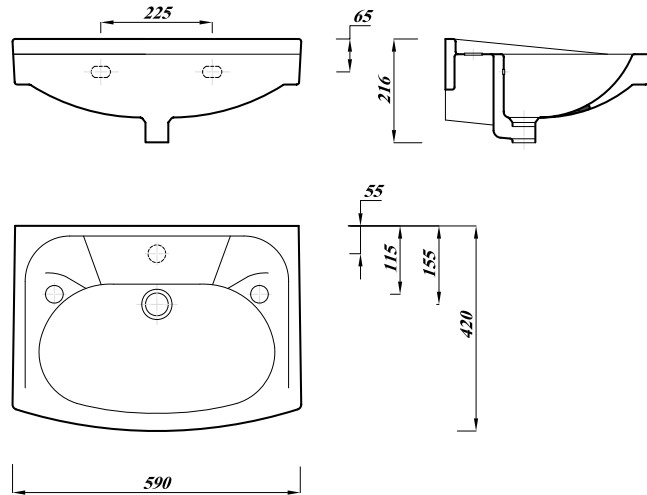

**Model** Atlas 2216 Basin 59cm

## Application & Features

- Domestic, leisure
- Hotel and commercial
- Two tap holes only

## Elevations

Description	UK Codes	Bar Codes	Part No.
Atlas 2216 Basin 59cm 2 TH	ASWH22BA	6221006016787	FS12901A200000
Compatible products	Atlas Pedestal	ASWHPE	FS110110000000
	Towel rail brackets	TRB	
Colour	White		
Weight	Basin	13.95 kg	
	Pedestal	8.93 kg	
Packing	Shrink Wrap		
Material	Vitreous china		
Standards	BS3402 / BS5506-3 / EN 111		
Notes	For Installation towel rail brackets are required (TRB pair)		

All dimensions are approximate and subject to normal ceramic variation  
Lecico reserve the right to change the product without prior notification