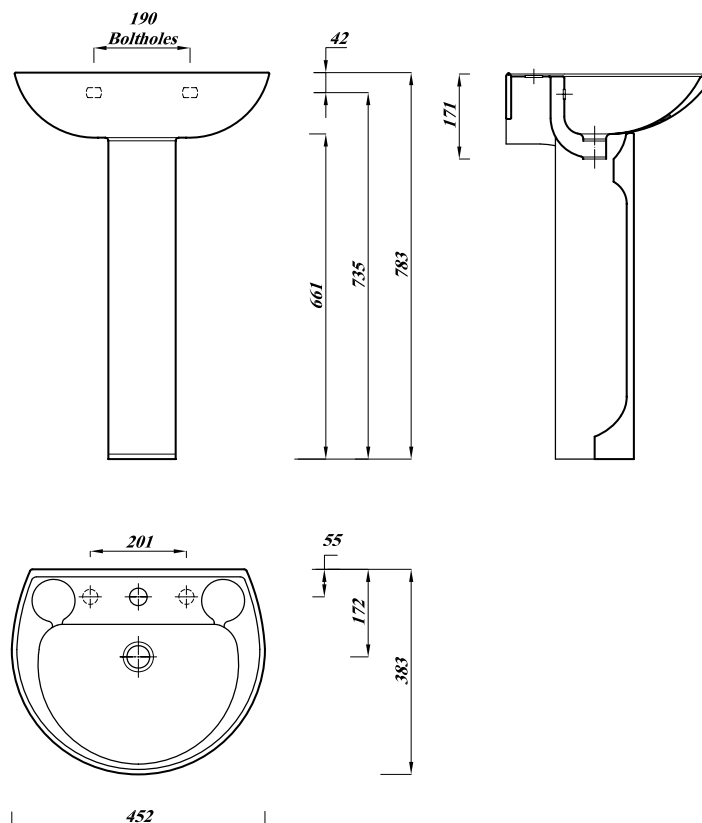

## Model Atlas Basin 45cm

### Elevations

Description	UK Codes	Bar Codes	Part No.
Atlas Basin 45cm 1 TH	ASWH45BA1	6221006011751	FS110018100000
Atlas Basin 45cm 2 TH	ASWH45BA2	6221006011775	FS110018200000
Compatible products	Atlas full pedestal	ASWHPE	6221006012222
	Atlas semi pedestal	NLGWHSPE	6221006052297
	Basin fixing bolts	FBWB	5060182831743
Colour	White		
Weight	Basin	8.93 kg	
	Pedestal	8.93 kg	
	Semi pedestal	7.50 kg	
Packing	Shrink Wrap		
Material	Vitreous china		
Standards	BS3402 / BS5506-3 / EN 111		
Notes	Centre waste bracket (BRACK50) available for basin without pedestal		

All dimensions are approximate and subject to normal ceramic variation  
Lecico reserve the right to change the product without prior notification