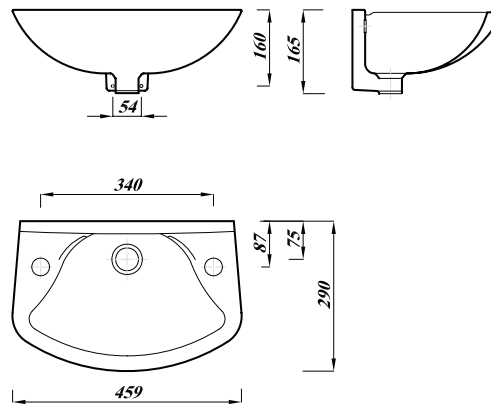

Model Atlas 1811 Cloakroom Basin 45.9cm

Application & Features

- Domestic, leisure
- Hotel and commercial
- Two tap holes only

Elevations

Description		UK Codes	Bar Codes	Part No.
Atlas 1811 Cloakroom Basin 45.9cm 2 TH		ASWH18BA	6221006055502	FS1290182D0000
Compatible products	Atlas range			
	Cloakroom brackets	BRACK	5060182831712	
Colour	White			
Weight	Basin	8.71 kg		
Packing	Shrink Wrap			
Material	Vitreous china			

All dimensions are approximate and subject to normal ceramic variation
Lecico reserve the right to change the product without prior notification