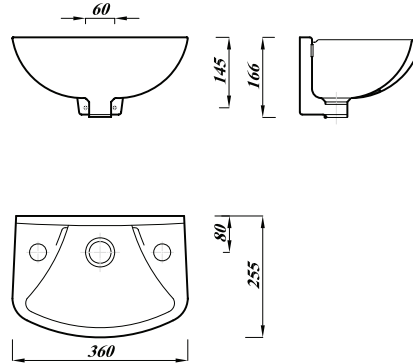

Model Atlas 1410 Cloakroom Basin 36cm

Application & Features

- Domestic, leisure
- Hotel and commercial
- Two tap holes only

Elevations

Description		UK Codes	Bar Codes	Part No.
Atlas 1410 Cloakroom Basin 36cm 2 TH		ASWH14BA	6221006090411	FS1290A62D0000
Compatible products	Atlas range			
	Cloakroom brackets	BRACK	5060182831712	
Colour	White			
Weight	Basin	4.97 kg		
Packing	Shrink Wrap			
Material	Vitreous china			

All dimensions are approximate and subject to normal ceramic variation
Lecico reserve the right to change the product without prior notification