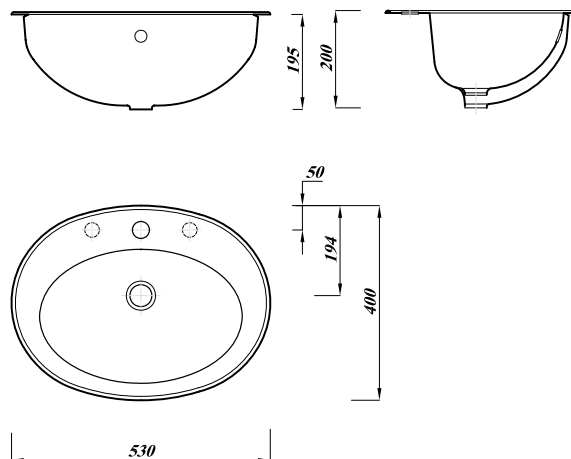

**Model** Atlas Vanity Basin 53cm

## Elevations

Description		UK Codes	Bar Codes	Part No.
Atlas Vanity Basin 53cm 1 TH		ASWHVBA1	6221006024607	FS16305A100000
Atlas Vanity Basin 53cm 2 TH		ASWHVBA2	6221006024768	FS16305A200000
Compatible products	Atlas range			
Colour	White			
Weight	Basin	7.56 kg		
Packing	Boxed			
Material	Vitreous china			
Standards	BS3402 / BS5506-3 / EN 32			
Notes	Template supplied			

All dimensions are approximate and subject to normal ceramic variation  
Lecico reserve the right to change the product without prior notification