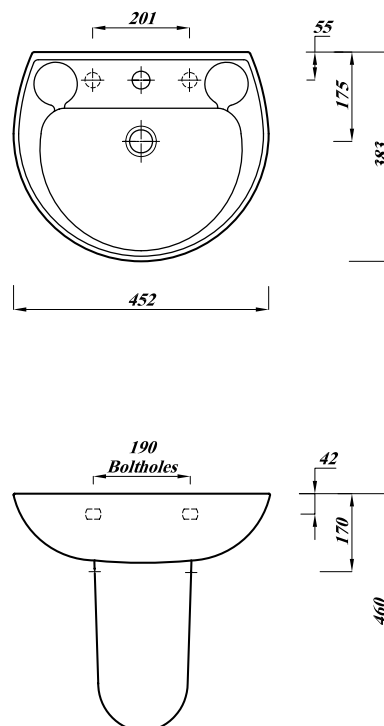

Model Atlas Basin 45cm with Semi Pedestal

Application & Features

- Domestic, leisure
- Hotel and commercial
- Wide range of options
- One or two tap hole

Elevations

Description	UK Codes	Bar Codes	Part No.
Atlas Basin 45cm 1 TH	ASWH45BA1	6221006011751	FS110018100000
Atlas Basin 45cm 2 TH	ASWH45BA2	6221006011775	FS110018200000
Compatible products	Atlas semi pedestal	NLGWHSPE	6221006052297
	Atlas full pedestal	ASWHPE	6221006012222
	Basin fixing bolts	FBWB	5060182831743
Colour	White		
Weight	Basin	8.93 kg	
	Pedestal	8.93 kg	
	Semi pedestal	7.50 kg	
Packing	Shrink Wrap		
Material	Vitreous china		
Standards	BS3402 / BS5506-3 / EN 111		
	S FIX brackets are included with semi pedestal		

All dimensions are approximate and subject to normal ceramic variation
Lecico reserve the right to change the product without prior notification