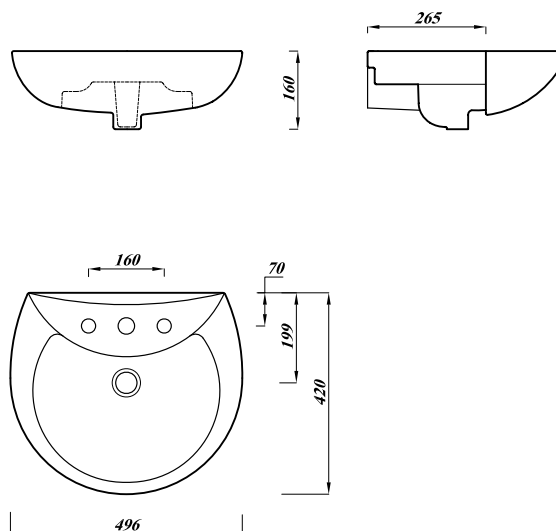

Model Atlas Semi Recessed Basin 50cm

Application & Features

- Domestic, leisure
- Hotel and commercial
- Wide range of options
- One or two tap hole

Elevations

Description	UK Codes	Bar Codes	Part No.
Atlas Semi Recessed Basin 50cm 1 TH	ASWHSR50BA1	6221006018835	FS131039100000
Atlas Semi Recessed Basin 50cm 2 TH	ASWHSR50BA2	6221006018873	FS131039200000
Compatible products	Atlas and Laguna range		
Colour	White		
Weight	Basin	9.51 kg	
Packing	Shrink Wrap		
Material	Vitreous china		
Standards	BS3402 / BS5506-3 / EN 111		
Notes	Template supplied		

All dimensions are approximate and subject to normal ceramic variation
Lecico reserve the right to change the product without prior notification