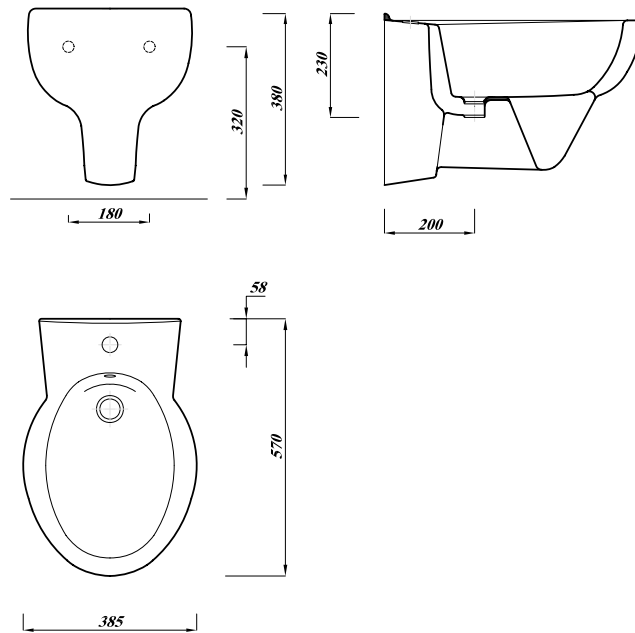

Model Atlas Wall Hung Bidet

Application & Features

- Domestic, leisure
- Hotel and commercial
- One tap hole only

Elevations

Description		UK Codes	Bar Codes	Part No.
Atlas wall hung bidet		ASWHWHB	6221006011934	FS140421100000
Compatible products	Atlas range			
Colour	White			
Weight	16.4 kg			
Packing	Shrink Wrap			
Material	Vitreous china			
Standards	EN 35 EN 997			
Notes	Suitable for concealed wall frame			

All dimensions are approximate and subject to normal ceramic variation
Lecico reserve the right to change the product without prior notification