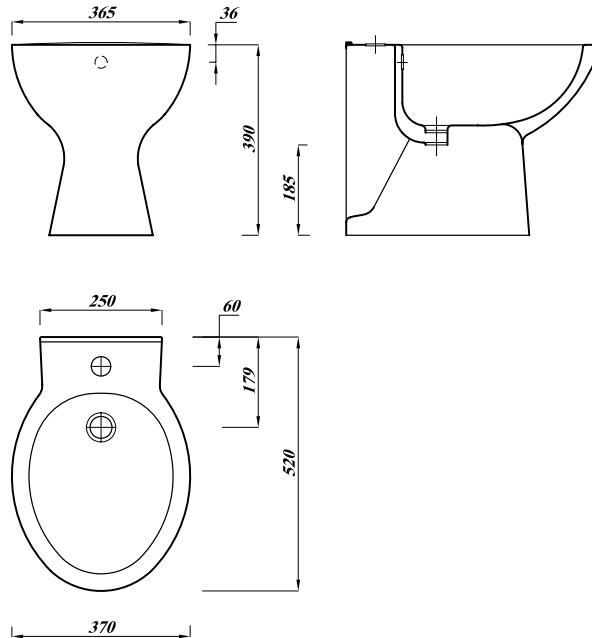

Model Atlas Back to Wall Bidet

Application & Features

- Domestic, leisure
- Hotel and commercial
- One tap hole only

Elevations

Description		UK Codes	Bar Codes	Part No.
Atlas Back to Wall Bidet		ASWHBWBI	6221006013090	FS110431100000
Compatible products	Atlas range			
Colour	White			
Weight	16.28 kg			
Packing	Shrink Wrap			
Material	Vitreous china			
Standards	EN 35 / EN 14528 / BS3402			
Notes	Screw bidet to floor, fixing screws not supplied			

All dimensions are approximate and subject to normal ceramic variation
Lecico reserve the right to change the product without prior notification