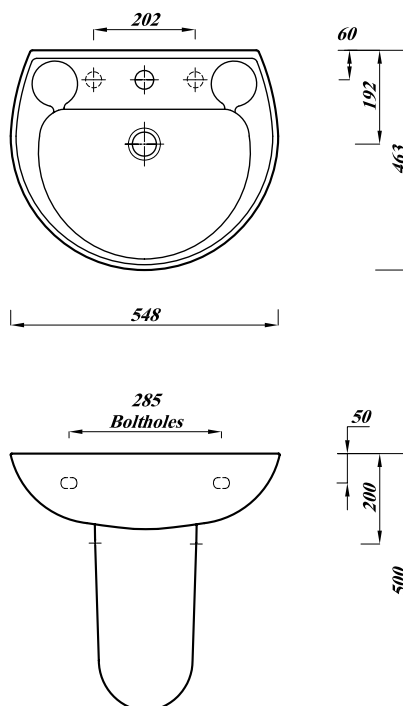

Model Atlas Basin 55cm with Semi Pedestal

Application & Features

- Domestic, leisure
- Hotel and commercial
- Wide range of options
- One or two tap hole

Elevations

Description	UK Codes	Bar Codes	Part No.
Atlas 55cm Basin 1 TH	ASWHBA1	6221006012048	FS11001A100000
Atlas 55cm Basin 2 TH	ASWHBA2	6221006012093	FS11001A200000
Compatible products	Atlas semi pedestal	NLGWHSPE	FS1311400B0000
	Atlas full pedestal	ASWHPE	FS110110000000
	Basin fixing bolts	FBWB	5060182831743
Colour	White		
Weight	Basin	13.5 kg	
	Full pedestal	8.93 kg	
	Semi pedestal	7.5 kg	
Packing	Shrink Wrap		
Material	Vitreous china		
Standards	BS3402 / BS5506-3 / EN 31 / EN 32		
Notes	S FIX brackets are included with semi pedestal		

All dimensions are approximate and subject to normal ceramic variation
Lecico reserve the right to change the product without prior notification