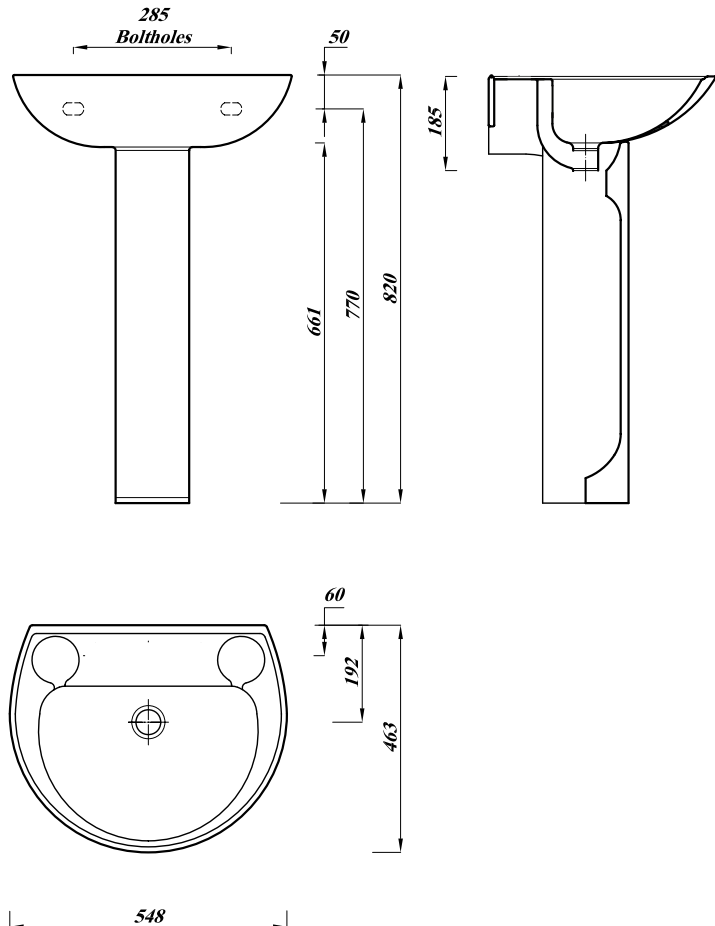

Model Atlas Medical Basin 55cm

Application & Features

- Commercial
- Leisure
- No tap holes
- No overflow

Elevations

Description		UK Codes	Bar Codes	Part No.
Atlas Basin 55cm No tap holes No over flow, No chain stay		ASWHBA0NO	6221006042960	FS11001A020000
Compatible products	Atlas full pedestal	ASWHPE	6221006012222	FS110110000000
	Atlas semi pedestal	NLGWHSPE	6221006052297	FS1311400B0000
	Basin fixing bolts	FBWB	5060182831743	
Colour	White			
Weight	Basin	13.5 kg		
	Pedestal	8.93 kg		
	Semi pedestal	7.5 kg		
Packing	Shrink Wrap			
Material	Vitreous china			
Standards	BS3402 / BS5506-3 / EN 31 / EN 32 /			

All dimensions are approximate and subject to normal ceramic variation
Lecico reserve the right to change the product without prior notification