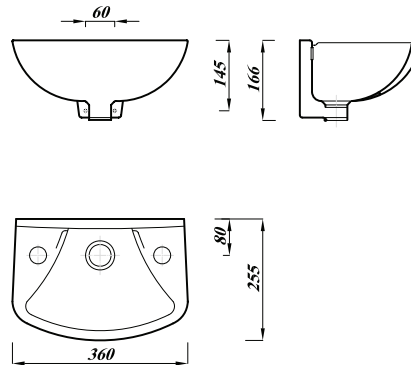

Model Atlas 1410 Cloakroom Basin 36cm

Application & Features

- Domestic, leisure
- Hotel and commercial
- Two tap holes only

Elevations

Description		UK Codes	Bar Codes	Part No.
Atlas 1410 Cloakroom Basin 36cm 2 TH		ASWH14BA	6221006090411	FS1290A62D0000
Compatible products	Atlas range			
	Cloakroom brackets	BRACK	5060182831712	
Colour	White			
Weight	Basin	4.97 kg		
Packing	Shrink Wrap			
Material	Vitreous china			

All dimensions are approximate and subject to normal ceramic variation
Lecico reserve the right to change the product without prior notification