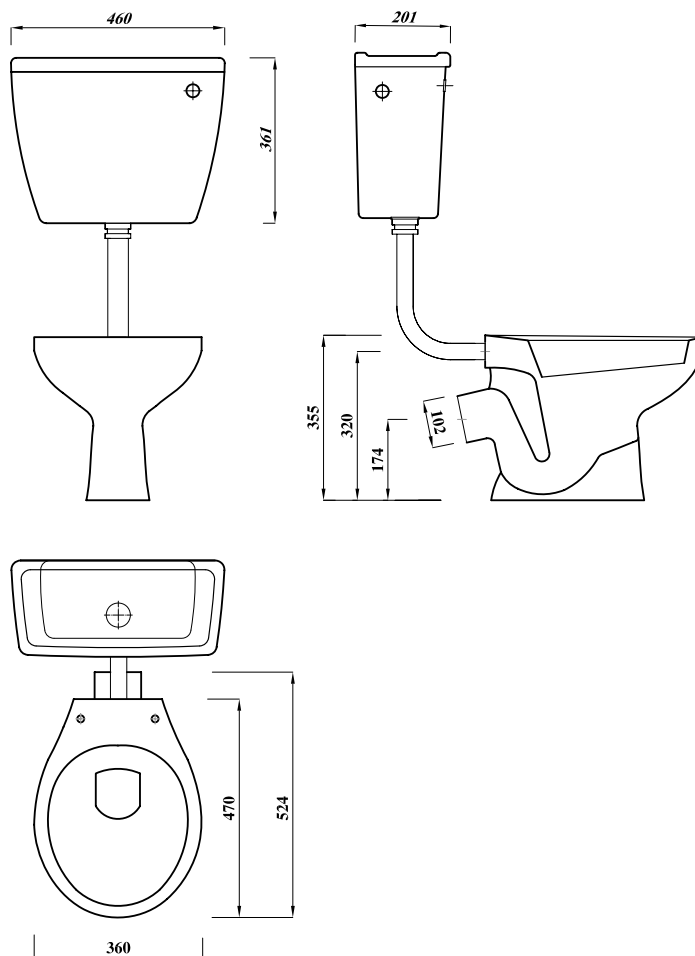

Elevations

Description		UK Codes	Bar Codes	Part No.
Atlas School Low Level Pan 35.5cm		SCWH35PA	6221006050651	FS177231000000
Compatible products	Atlas low level cistern lever, Side supply SISO	ASWHLLCI	6221006012994	FS110331400000
	Atlas Low level cistern fittings lever	CPKDUDASLL	5013241714891	
	Atlas ring seat	STWHRING	5024139038623	
Colour	White			
Weight	Pan	11.83 kg		
	Cistern	13.80 kg		
	Universal seat	1.40 kg		
Packing	Shrink Wrap			
Material	Vitreous china			
Standards	BS3402			
Notes	WC screw to floor, fixing screws not supplied			

All dimensions are approximate and subject to normal ceramic variation
Lecico reserve the right to change the product without prior notification