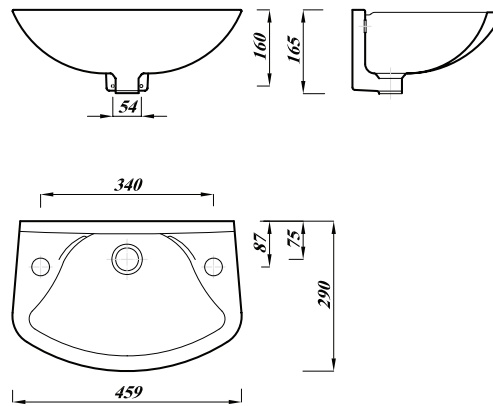

Model Atlas 1811 Cloakroom Basin 45.9cm

Application & Features

- Domestic, leisure
- Hotel and commercial
- Two tap holes only

Elevations

Description		UK Codes	Bar Codes	Part No.
Atlas 1811 Cloakroom Basin 45.9cm 2 TH		ASWH18BA	6221006055502	FS1290182D0000
Compatible products	Atlas range			
	Cloakroom brackets	BRACK	5060182831712	
Colour	White			
Weight	Basin	8.71 kg		
Packing	Shrink Wrap			
Material	Vitreous china			

All dimensions are approximate and subject to normal ceramic variation
Lecico reserve the right to change the product without prior notification