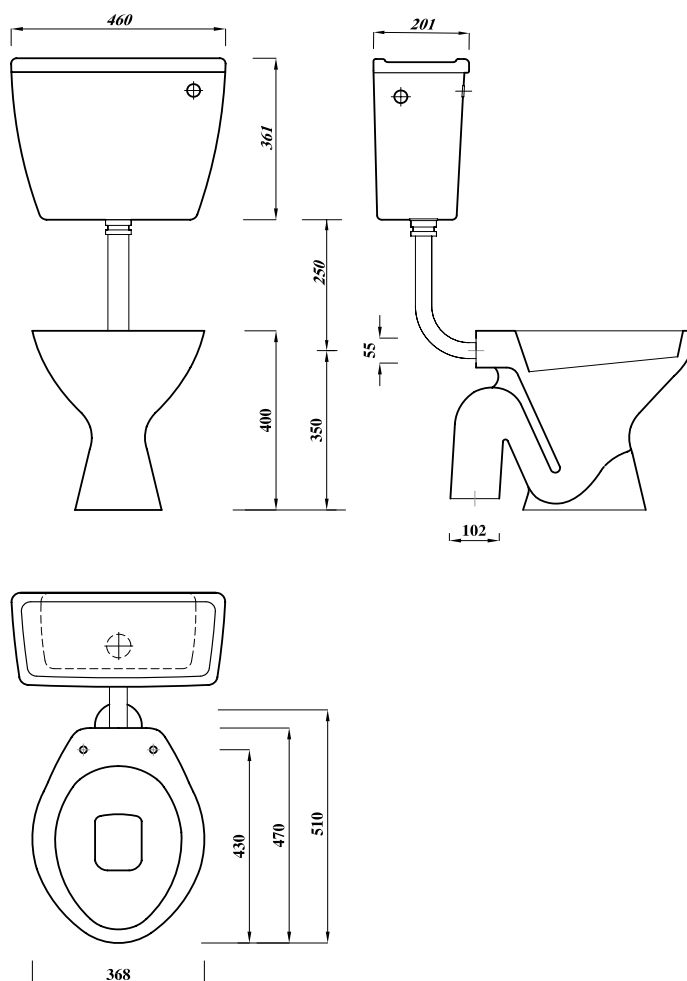

Elevations

Description		UK Codes	Bar Codes	Part No.
Atlas S Trap Pan		UNWHSLLPA	6221006059579	FS17A241000000
Compatible products	Atlas low level cistern lever, Side supply SISO	ASWHLLCI	6221006012994	FS110331400000
	Atlas Low level cistern fittings lever	CPKDUDASLL	5013241714891	
	Universal seat	STWHSSUNP	4016959085711	
Colour	White			
Weight	Pan	11.92 kg		
	Cistern	13.80 kg		
	Universal seat	1.10 kg		
Packing	Shrink Wrap			
Material	Vitreous china			
Standards	BS3402 / EN997			
Notes	WC screw to floor, fixing screws not supplied			

All dimensions are approximate and subject to normal ceramic variation
Lecico reserve the right to change the product without prior notification