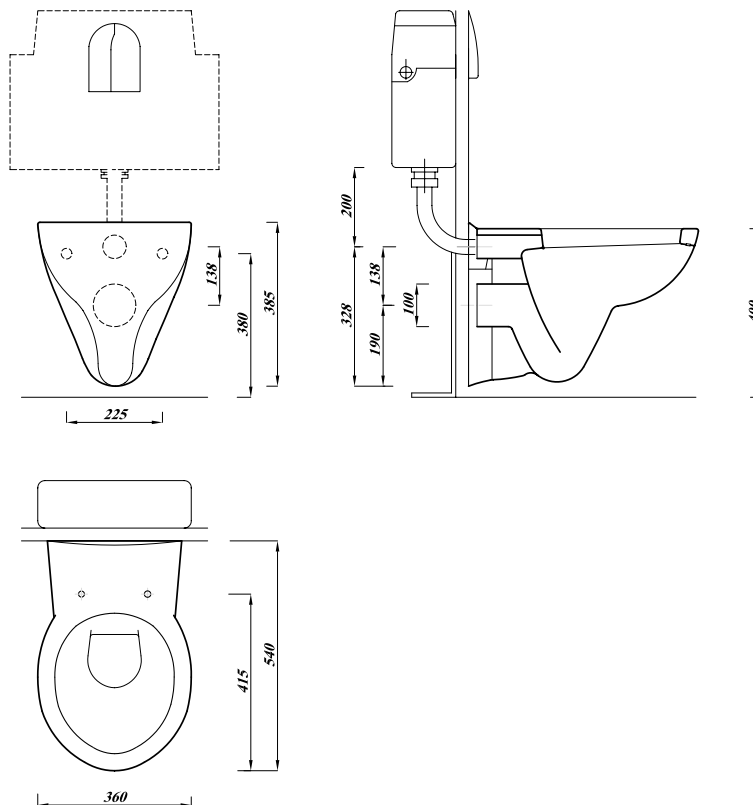

Elevations

Description		UK Codes	Bar Codes	Part No.
Atlas Wall Hung Pan		ASWHWHP	6221006020975	FS110251000000
Compatible products	Concealed cistern dual flush, 6/4 litre, top or bottom inlet	BTWCOMPACT	3375537173525	
	Universal seat	STWHSSUNP	4016959085711	
Colour	White			
Weight	Pan	14.5 kg		
	Seat and cover	1.1 kg		
Packing	Shrink Wrap			
Material	Vitreous china			
Standards	BS3402 / EN997			

All dimensions are approximate and subject to normal ceramic variation
Lecico reserve the right to change the product without prior notification