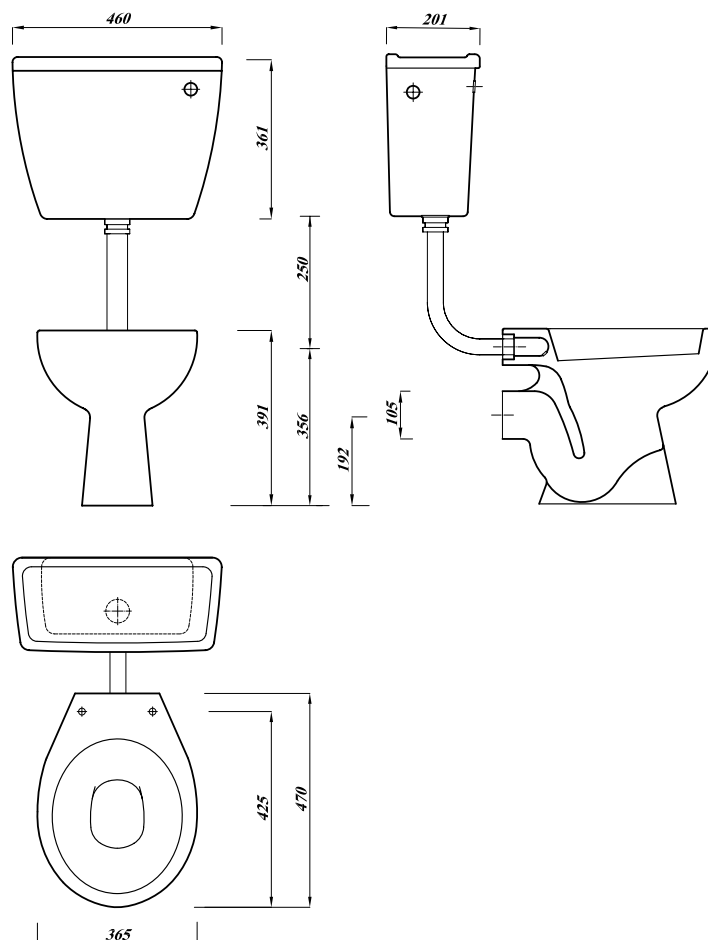

Elevations

Description		UK Codes	Bar Codes	Part No.
Atlas Low level pan		ASWHLLPA	6221006049914	FS175231000000
Compatible products	Atlas low level cistern lever, Side supply SISO	ASWHLLCI	6221006012994	FS110331400000
	Atlas Low level cistern fittings 6/4 litre, lever	CPKDUDASLL	5013241714891	
	Universal seat	STWHSSUNP	4016959085711	
Colour	White			
Weight	Pan	11.56 kg		
	Cistern	13.80 kg		
	Universal seat	1.10 kg		
Packing	Shrink Wrap			
Material	Vitreous china			
Standards	BS3402 / EN997			
Notes	WC screw to floor, fixing screws not supplied			

All dimensions are approximate and subject to normal ceramic variation
Lecico reserve the right to change the product without prior notification