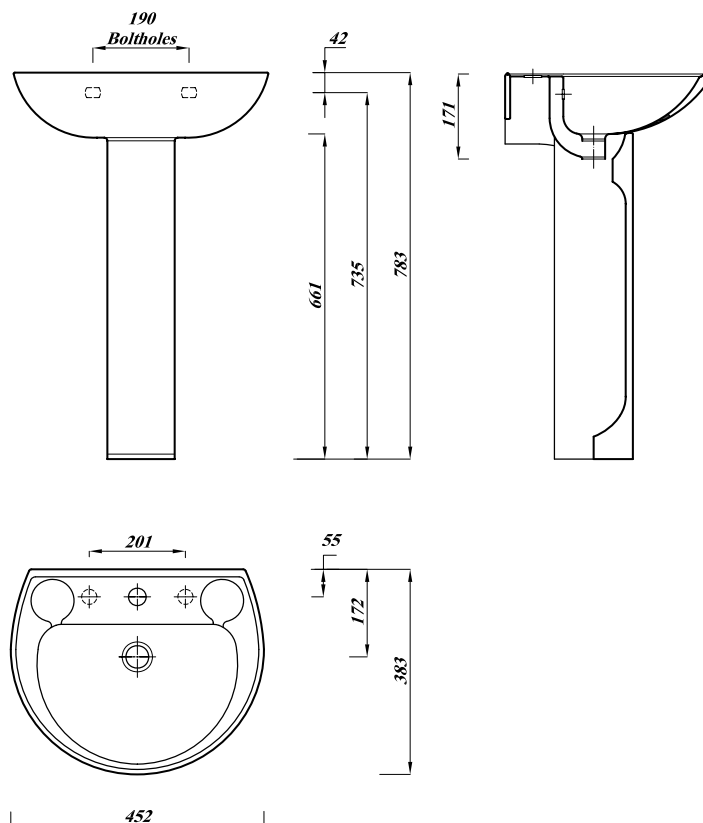

Model Atlas Basin 45cm

Application & Features

- Domestic, leisure
- Hotel and commercial
- Wide range of options
- One or two tap hole

Elevations

Description	UK Codes	Bar Codes	Part No.
Atlas Basin 45cm 1 TH	ASWH45BA1	6221006011751	FS110018100000
Atlas Basin 45cm 2 TH	ASWH45BA2	6221006011775	FS110018200000
Compatible products	Atlas full pedestal	ASWHPE	6221006012222
	Atlas semi pedestal	NLGWHSPE	6221006052297
	Basin fixing bolts	FBWB	5060182831743
Colour	White		
Weight	Basin	8.93 kg	
	Pedestal	8.93 kg	
	Semi pedestal	7.50 kg	
Packing	Shrink Wrap		
Material	Vitreous china		
Standards	BS3402 / BS5506-3 / EN 111		
Notes	Centre waste bracket (BRACK50) available for basin without pedestal		

All dimensions are approximate and subject to normal ceramic variation
Lecico reserve the right to change the product without prior notification