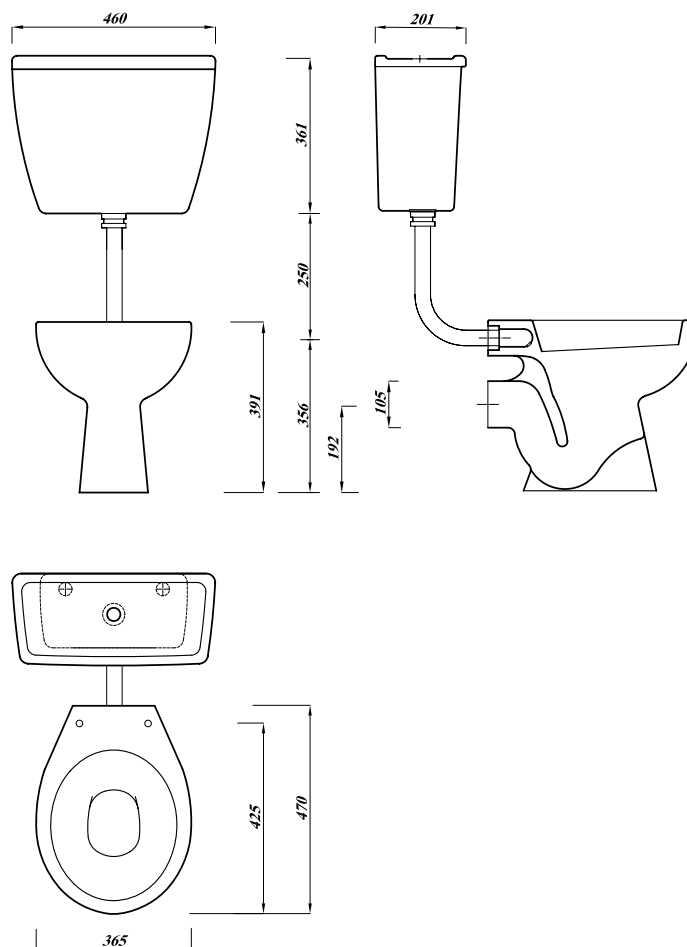

Elevations

Description		UK Codes	Bar Codes	Part No.
Atlas Low level pan		ASWHLLPA	6221006049914	FS17523100000
Compatible products	Atlas low level cistern lever, Side supply BIBO	ASWHLLPBCI	5060182830395	
	Atlas Low level cistern fittings 6/4 litre push button	CPKWRA	3375537177974	
	Universal seat	CPKLLFIX	3375537177974	
Colour	White			
Weight	Pan	11.56 kg		
	Cistern	13.80 kg		
	Universal seat	1.10 kg		
Packing	Shrink Wrap			
Material	Vitreous china			
Standards	BS3402 / EN997			
Notes	WC screw to floor, fixing screws not supplied			

All dimensions are approximate and subject to normal ceramic variation
Lecico reserve the right to change the product without prior notification