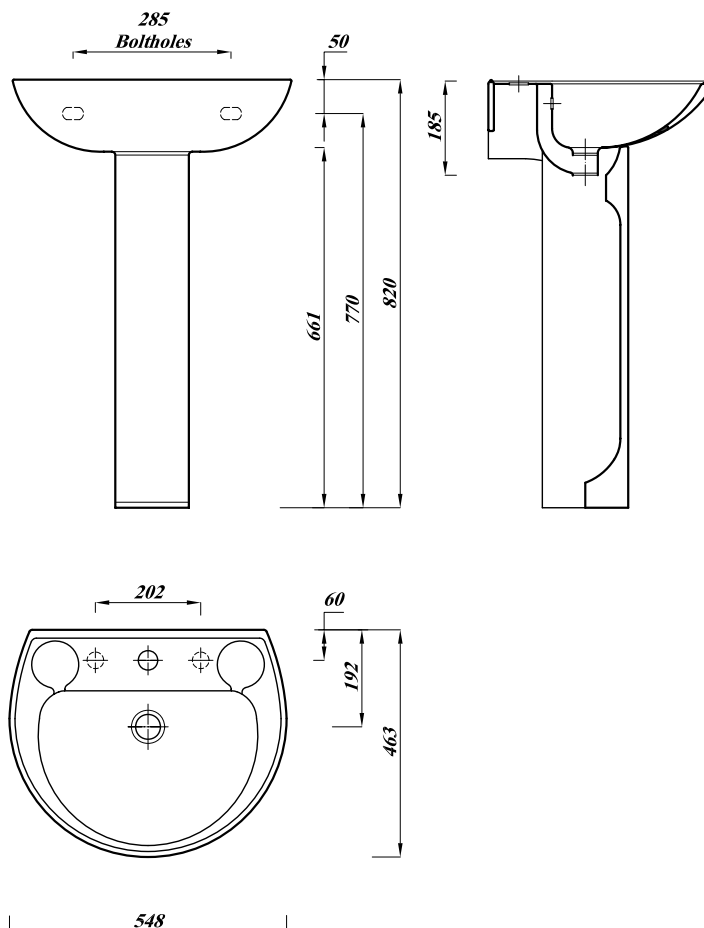

Model Atlas Basin 55cm

Application & Features

- Domestic, leisure
- Hotel and commercial
- Wide range of options
- One or two tap hole

Elevations

Description		UK Codes	Bar Codes	Part No.
Atlas 55cm Basin 1 TH		ASWHBA1	6221006012048	FS11001A100000
Atlas 55cm Basin 2 TH		ASWHBA2	6221006012093	FS11001A200000
Compatible products	Atlas full pedestal	ASWHPE	6221006012222	FS110110000000
	Atlas semi pedestal	NLGWHSPE	6221006052297	FS1311400B0000
	Basin fixing bolts	FBWB	5060182831743	
Colour	White			
Weight	Basin	13.5 kg		
	Pedestal	8.93 kg		
	Semi pedestal	7.5 kg		
Packing	Shrink Wrap			
Material	Vitreous china			
Standards	BS3402 / BS5506-3 / EN 31 / EN 32 /			

All dimensions are approximate and subject to normal ceramic variation
Lecico reserve the right to change the product without prior notification