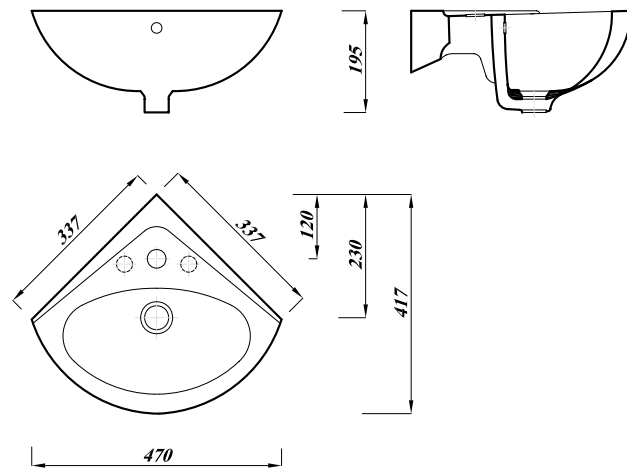

Model Atlas Corner Basin 47cm

Application & Features

- Domestic, leisure
- Hotel and commercial
- Space saving design
- One or two tap hole

Elevations

Description	UK Codes	Bar Codes	Part No.
Atlas Corner Basin 47cm 1 TH	ASWHCBA1	6221006056196	FS1610G6100000
Atlas Corner Basin 47cm 2 TH	ASWHCBA2	6221006056202	FS1610G6200000
Compatible products	Atlas range		
	Cloakroom brackets	BRACK	5060182831712
Pedestal	N/A		
Colour	White		
Weight	Basin	8.68 kg	
Packing	Boxed		
Material	Vitreous china		

All dimensions are approximate and subject to normal ceramic variation
Lecico reserve the right to change the product without prior notification