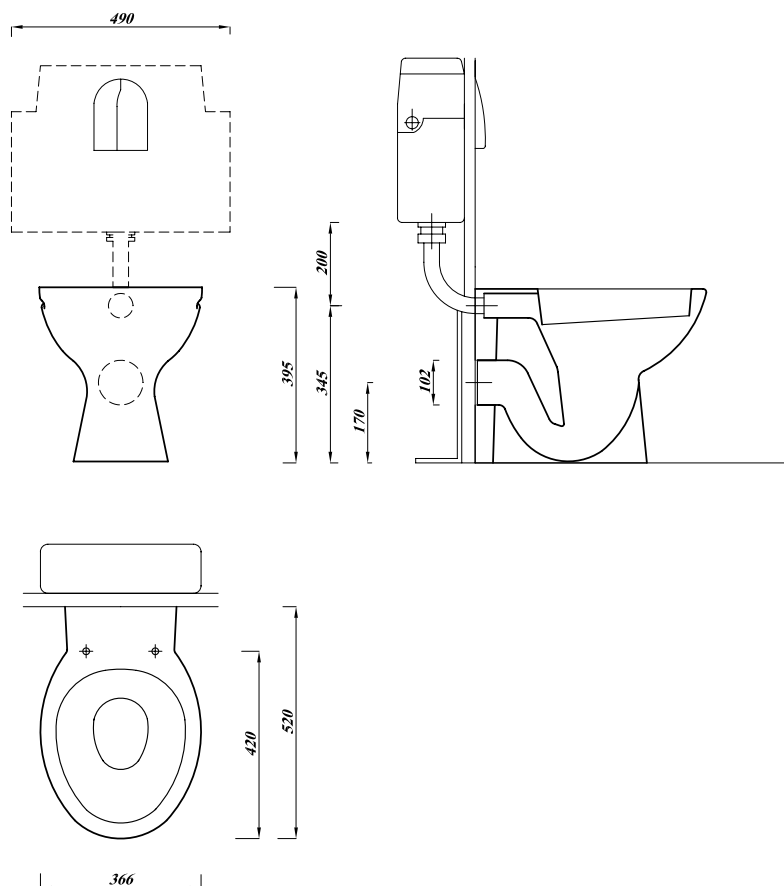

Elevations

Description		UK Codes	Bar Codes	Part No.
Atlas Back to Wall WC		ASWHBWPA	6221006079973	FS11027000000
Compatible products	Concealed cistern dual flush, 6/4 litre, top or bottom inlet	BTWCOMPACT	3375537173525	
	Universal seat	STWHSSUNP	4016959085711	
Colour	White			
Weight	Pan	18.84 kg		
	Seat and cover	1.10 kg		
Packing	Shrink Wrap			
Material	Vitreous china			
Standards	BS3402 / EN997			

All dimensions are approximate and subject to normal ceramic variation
Lecico reserve the right to change the product without prior notification