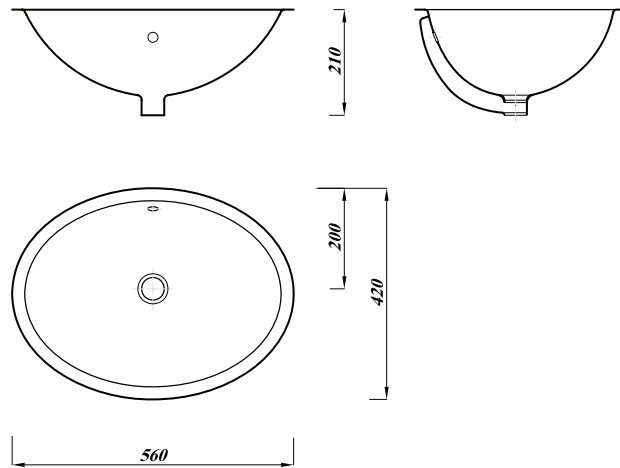

Model Atlas Under Counter Basin 56cm

Application & Features

- Domestic, leisure
- Hotel and commercial
- Part of an extensive range

Elevations

Description		UK Codes	Bar Codes	Part No.
Atlas Under Counter Basin 56cm		ASWHUCBA	6221006024386	FS16206AE00000
Compatible products	Atlas range			
Colour	White			
Weight	Basin	8.9 kg		
Packing	Boxed			
Material	Vitreous china			
Standards	BS 3402 / BS5506-3 / EN32			
Notes	Template required (Included)			
	Under counter basin clips required (3 pairs) for installation BRACKLS (Included)			

All dimensions are approximate and subject to normal ceramic variation
Lecico reserve the right to change the product without prior notification