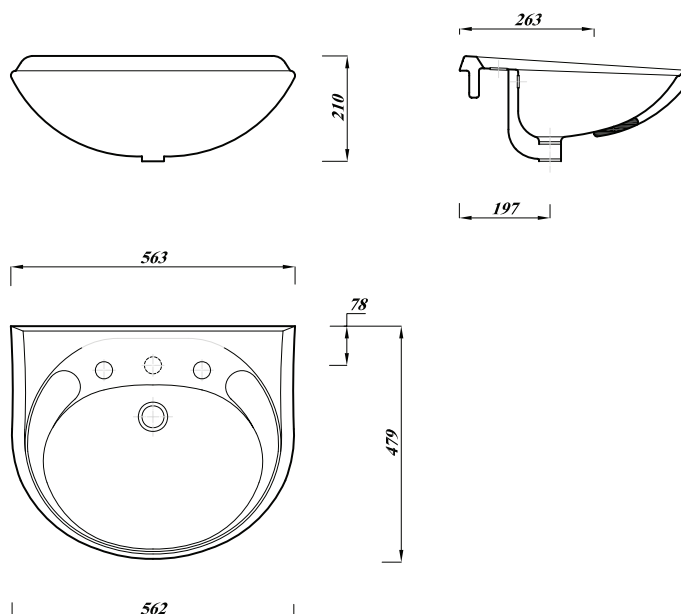

Model Atlas Semi Recessed Basin 56cm

Application & Features

- Domestic, leisure
- Hotel and commercial
- Wide range of options
- One or two tap hole

Elevations

Description		UK Codes	Bar Codes	Part No.
Atlas Semi Recessed Basin 56cm 1 TH		ARWHBA1	6221006019795	FS13303B100000
Atlas Semi Recessed Basin 56cm 2 TH		ARWHBA2	6221006019832	FS13303B200000
Compatible products	Atlas range			
Colour	White			
Weight	Basin	13.70 kg		
Packing	Boxed			
Material	Vitreous china			
Standards	BS 3402 / BS5506-3 / EN 32 / EN 14688			
Notes	Template supplied			

All dimensions are approximate and subject to normal ceramic variation
Lecico reserve the right to change the product without prior notification