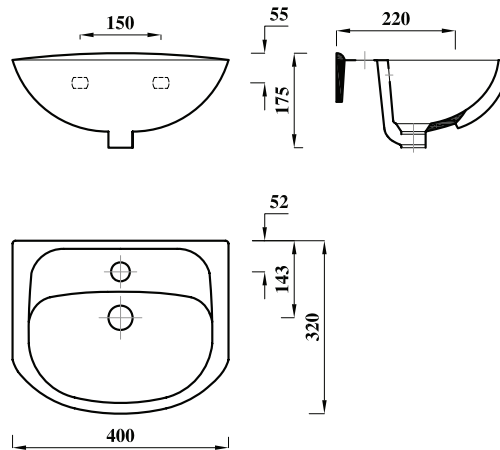

Model Atlas Semi Recessed Basin 40cm

Application & Features

- Domestic, leisure
- Hotel and commercial
- Wide range of options
- One tap hole

Elevations

Description		UK Codes	Bar Codes	Part No.
Atlas Semi Recessed Basin 40cm 1 TH		ASWH40SRBA1	6221006059524	FS110037100000
Compatible products	Atlas range			
Colour	White			
Weight	Basin	5.80 kg		
Packing	Shrink Wrap			
Material	Vitreous china			
Standards	BS3402 / BS5506-3 / EN 111			
Notes	Template supplied			

All dimensions are approximate and subject to normal ceramic variation
Lecico reserve the right to change the product without prior notification