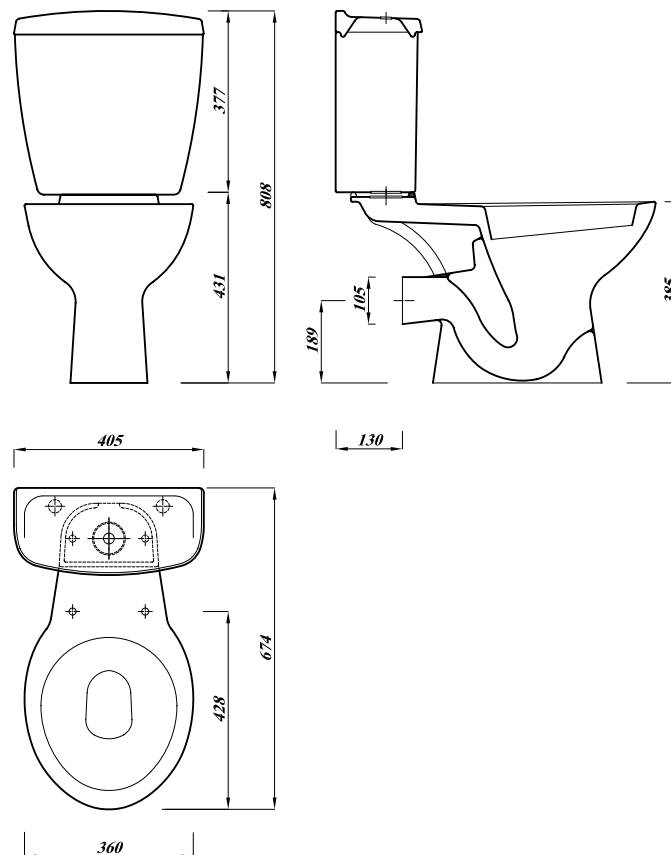

Elevations

Description		UK Codes	Bar Codes	Part No.
Atlas close coupled pan		ASWHPA	6221006012383	FS110213000000
Compatible products	Atlas pre installed cistern push button Dual flush valve 6/4 litre bottom supply	ASWHPPBCI	6221006063828	FS14A3A39D0000
	Universal seat	STWHSSUNP	4016959085711	
	Luxury Seat and cover	STWHASLUX	4016959071585	
	Atlas soft close seat	STWHSCAS	4016959080563	
Colour	White			
Weight	Pan	15.59 kg		
	Cistern	12.15 kg		
	Universal seat	1.10 kg		
	Luxury Seat & cover	2.00 kg		
	Soft close seat & cover	2.10 kg		
Packing	Shrink Wrap			
Material	Vitreous china			
Standards	BS3402 / EN997			
Notes	WC screw to floor, fixing screws not supplied			

All dimensions are approximate and subject to normal ceramic variation
Lecico reserve the right to change the product without prior notification