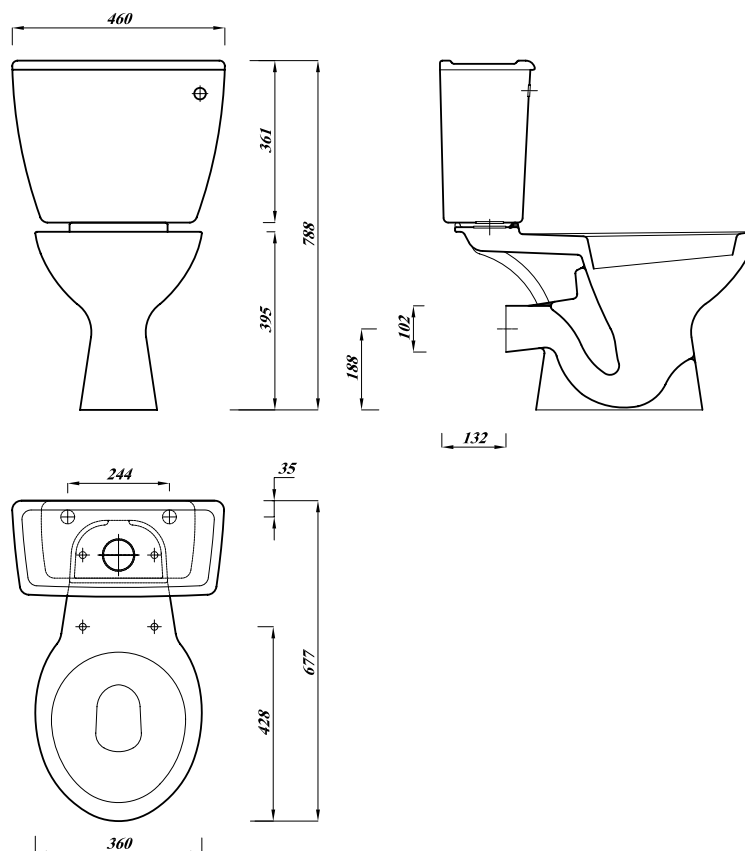

Elevations

Description		UK Codes	Bar Codes	Part No.
Atlas close coupled pan		ASWHPA	6221006012383	FS11021300000
Compatible products	Atlas cistern 6/4 litre, lever operated, bottom supply	ASWHCI	6221006012895	FS11032130000
	Atlas Cistern fittings lever	CPKDUDAS		
	Universal seat	STWHSSUNP	4016959085711	
	Luxury Seat & cover	STWHASLUX	4016959071585	
	Soft close seat & cover	STWHSCAS	4016959080563	
Colour	White			
Weight	Pan	15.59 kg		
	Cistern	14.24 kg		
	Universal seat	1.10 kg		
	Luxury Seat & cover	2.00 kg		
	Soft close seat & cover	2.10 kg		
Packing	Shrink Wrap			
Material	Vitreous china			
Standards	BS3402 / EN997			
Notes	WC screw to floor, fixing screws not supplied			

All dimensions are approximate and subject to normal ceramic variation
Lecico reserve the right to change the product without prior notification