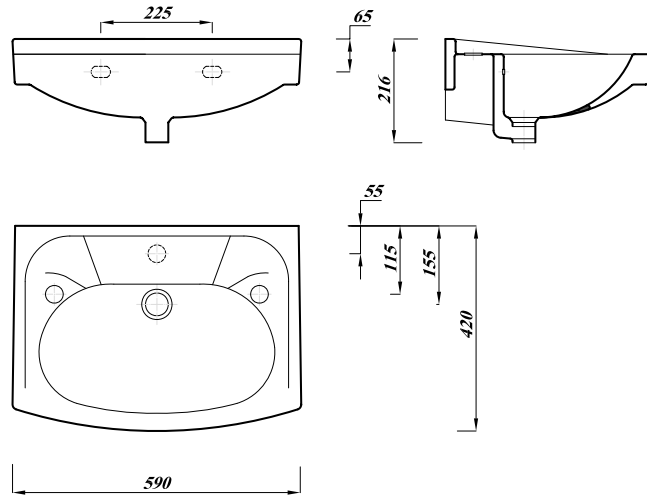

Model Atlas 2216 Basin 59cm

Application & Features

- Domestic, leisure
- Hotel and commercial
- Two tap holes only

Elevations

Description	UK Codes	Bar Codes	Part No.
Atlas 2216 Basin 59cm 2 TH	ASWH22BA	6221006016787	FS12901A200000
Compatible products	Atlas Pedestal	ASWHPE	FS110110000000
	Towel rail brackets	TRB	
Colour	White		
Weight	Basin	13.95 kg	
	Pedestal	8.93 kg	
Packing	Shrink Wrap		
Material	Vitreous china		
Standards	BS3402 / BS5506-3 / EN 111		
Notes	For Installation towel rail brackets are required (TRB pair)		

All dimensions are approximate and subject to normal ceramic variation
Lecico reserve the right to change the product without prior notification