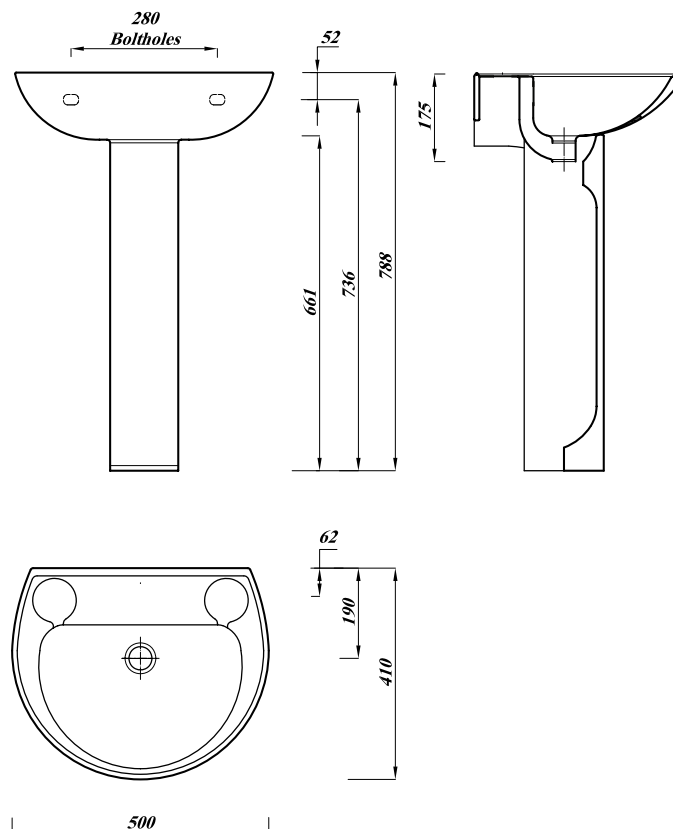

Model Atlas Medical Basin 50cm

Application & Features

- Commercial
- Leisure
- No tap holes
- No overflow

Elevations

Description	UK Codes	Bar Codes	Part No.
Atlas Basin 50cm No tap holes No over flow, No chain stay	ASWH50BA0NO	6221006042953	FS110019020000
Compatible products	Atlas full pedestal	ASWHPE	6221006012222
	Atlas semi pedestal	NLGWHSPE	6221006052297
	Basin fixing bolts	FBWB	5060182831743
Colour	White		
Weight	Basin	9.5 kg	
	Pedestal	8.93 kg	
	Semi pedestal	7.5 kg	
Packing	Shrink Wrap		
Material	Vitreous china		
Standards	BS3402 / BS5506-3 / EN 31 / EN 32 /		

All dimensions are approximate and subject to normal ceramic variation
Lecico reserve the right to change the product without prior notification