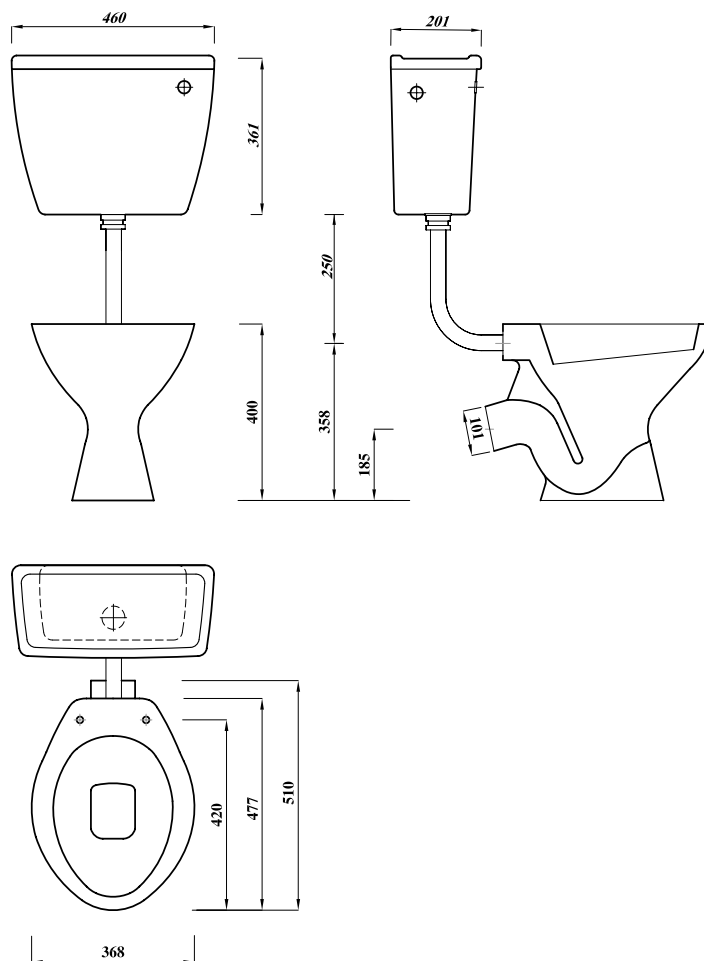

Elevations

Description		UK Codes	Bar Codes	Part No.
Atlas P Trap Pan		UNWHPLLPA	6221006059562	FS17A231000000
Compatible products	Atlas low level cistern lever, Side supply SISO	ASWHLLCI	6221006012994	FS110331400000
	Atlas Low level cistern fittings 6/4 litre, lever	CPKDUDASLL	5013241714891	
	Universal seat	STWHSSUNP	4016959085711	
Colour	White			
Weight	Pan	11.92 kg		
	Cistern	13.80 kg		
	Universal seat	1.10 kg		
Packing	Shrink Wrap			
Material	Vitreous china			
Standards	BS3402 / EN997			
Notes	WC screw to floor, fixing screws not supplied			

All dimensions are approximate and subject to normal ceramic variation
Lecico reserve the right to change the product without prior notification