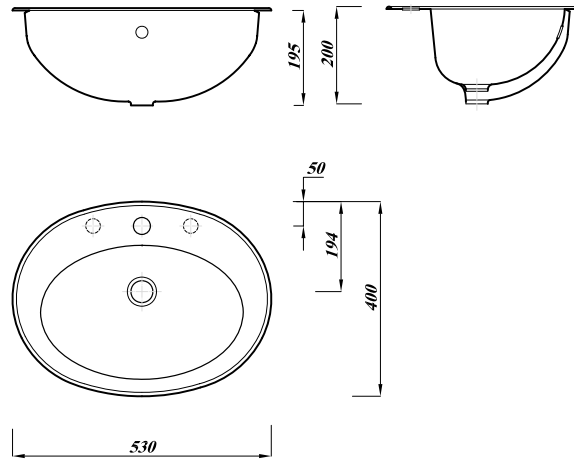

Model Atlas Vanity Basin 53cm

Application & Features

- Domestic, leisure
- Hotel and commercial
- One or two tap hole

Elevations

Description		UK Codes	Bar Codes	Part No.
Atlas Vanity Basin 53cm 1 TH		ASWHVBA1	6221006024607	FS16305A100000
Atlas Vanity Basin 53cm 2 TH		ASWHVBA2	6221006024768	FS16305A200000
Compatible products	Atlas range			
Colour	White			
Weight	Basin	7.56 kg		
Packing	Boxed			
Material	Vitreous china			
Standards	BS3402 / BS5506-3 / EN 32			
Notes	Template supplied			

All dimensions are approximate and subject to normal ceramic variation
Lecico reserve the right to change the product without prior notification