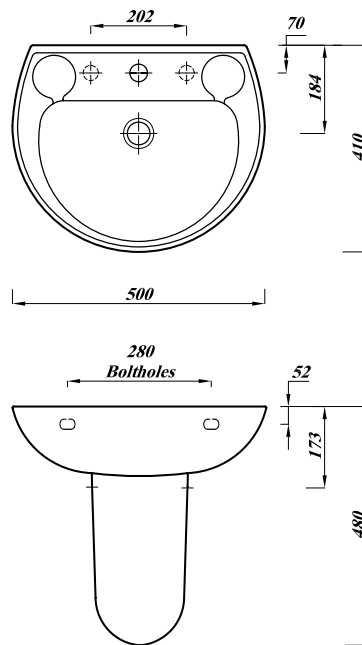

Model Atlas Basin 50cm with Semi Pedestal

Application & Features

- Domestic, leisure
- Hotel and commercial
- Wide range of options
- One or two tap hole

Elevations

Description	UK Codes	Bar Codes	Part No.
Atlas Basin 50cm 1 TH	ASWH50BA1	622100601188	FS110019100000
Atlas Basin 50cm 2 TH	ASWH50BA2	6221006011904	FS110019200000
Compatible products	Atlas semi pedestal	NLGWHSPE	6221006052297
	Atlas full pedestal	ASWHPE	6221006012222
	Basin fixing bolts	FBWB	5060182831743
Colour	White		
Weight	Basin	9.5 kg	
	Semi pedestal	7.5 kg	
Packing	Shrink Wrap		
Material	Vitreous china		
Standards	BS3402 / BS5506-3 / EN 111 / EN14688		
Notes	S FIX brackets are included with semi pedestal		

All dimensions are approximate and subject to normal ceramic variation
Lecico reserve the right to change the product without prior notification