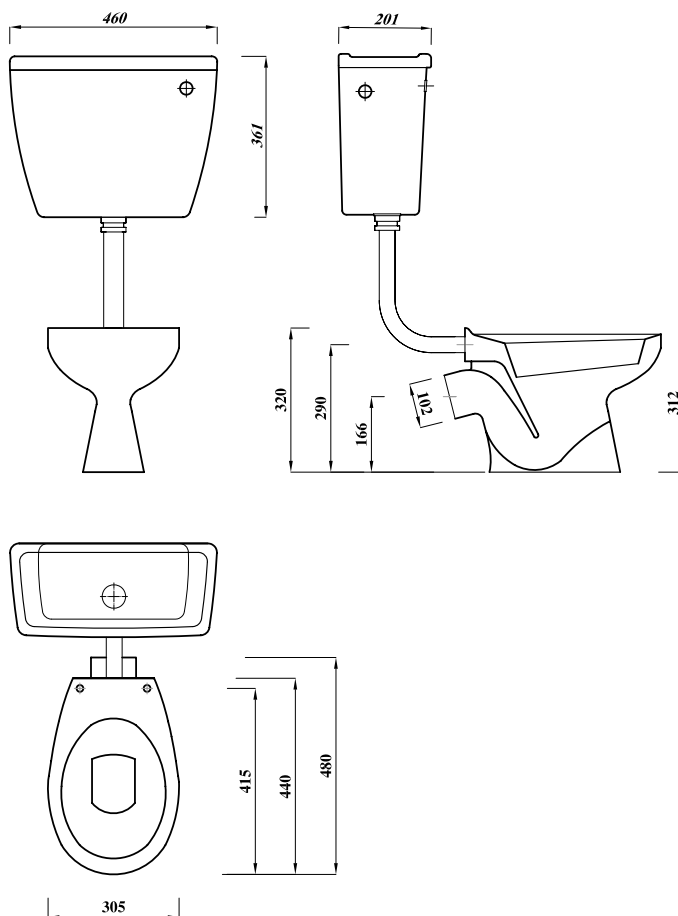

Model Atlas School Low Level Pan 30.5cm

Application & Features

- Schools and leisure
- Hotel and commercial
- Dedicated seat and cover

Elevations

Description		UK Codes	Bar Codes	Part No.
Atlas School Low Level Pan 30.5cm		SCWH30PA	6221006050644	FS176231000000
Compatible products	Atlas low level cistern lever, Side supply SISO	ASWHLLCI	6221006012994	FS110331400000
	Atlas Low level cistern fittings lever	CPKDUDASLL	5013241714891	
	Atlas ring seat	STWHSRING	5024139038616	
Colour	White			
Weight	Pan	9.47 kg		
	Cistern	13.80 kg		
	Universal seat	1.40 kg		
Packing	Shrink Wrap			
Material	Vitreous china			
Standards	BS3402			
Notes	WC screw to floor, fixing screws not supplied			

All dimensions are approximate and subject to normal ceramic variation
Lecico reserve the right to change the product without prior notification