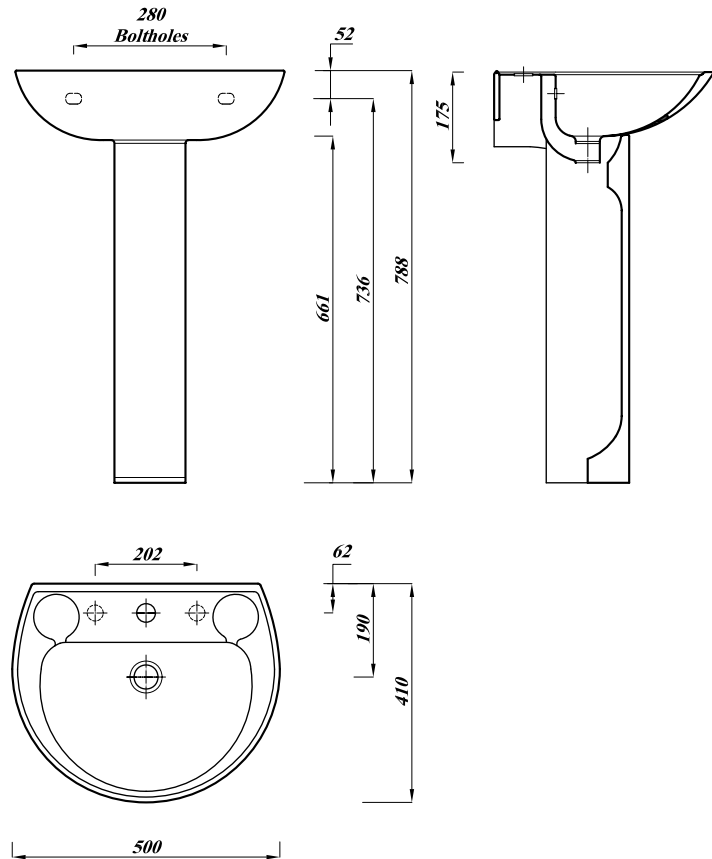

Model Atlas Basin 50cm

Application & Features

- Domestic, leisure
- Hotel and commercial
- Wide range of options
- One or two tap hole

Elevations

Description	UK Codes	Bar Codes	Part No.
Atlas Basin 50cm 1 TH	ASWH50BA1	6221006011881	FS110019100000
Atlas Basin 50cm 2 TH	ASWH50BA2	6221006011904	FS110019200000
Compatible products	Atlas full pedestal	ASWHPE	6221006012222
	Atlas semi pedestal	NLGWHSPE	6221006052297
	Basin fixing bolts	FBWB	5060182831743
Colour	White		
Weight	Basin	9.50 kg	
	Pedestal	8.93 kg	
	Semi pedestal	7.50 kg	
Packing	Shrink Wrap		
Material	Vitreous china		
Standards	BS3402 / BS5506-3 / EN 111 / EN14688		

All dimensions are approximate and subject to normal ceramic variation
Lecico reserve the right to change the product without prior notification