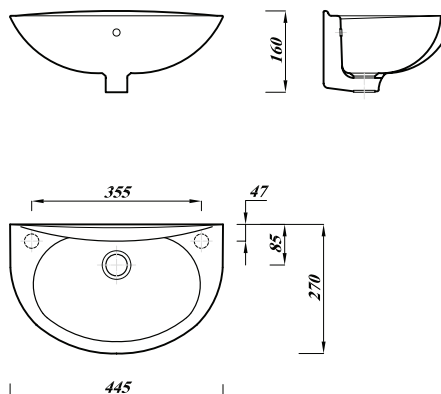

Model Atlas Cloakroom Basin Round 45cm

Application & Features

- Domestic, leisure
- Hotel and commercial
- Wide range of options
- Two tap holes only

Elevations

Description		UK Codes	Bar Codes	Part No.
Atlas Cloakroom Basin Round 45cm 2 TH		ASWHRCBA	6221006019597	FS132028200000
Compatible products	Atlas range			
	Cloakroom brackets	BRACK	5060182831712	
Pedestal	N/A			
Colour	White			
Weight	Basin	5.80 kg		
Packing	Boxed			
Material	Vitreous china			

All dimensions are approximate and subject to normal ceramic variation
Lecico reserve the right to change the product without prior notification