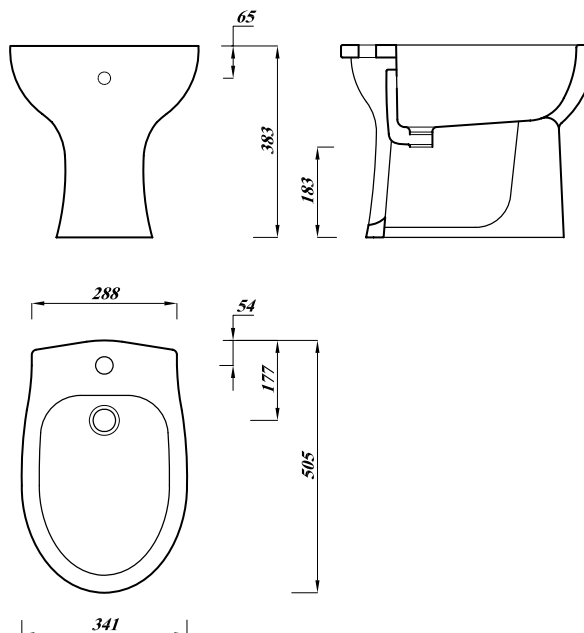

Model Atlas Floor Standing Bidet

Application & Features

- Domestic, leisure
- Hotel and commercial
- One tap hole only

Elevations

Description		UK Codes	Bar Codes	Part No.
Atlas Floor Standing Bidet		ASWHBI	6221006013014	FS110411100000
Compatible products	Atlas range			
Colour	White			
Weight	15.85 kg			
Packing	Shrink Wrap			
Material	Vitreous china			
Standards	EN 35 / EN 14528 / BS3402			
Notes	Screw bidet to floor, fixing screws not supplied			

All dimensions are approximate and subject to normal ceramic variation
Lecico reserve the right to change the product without prior notification