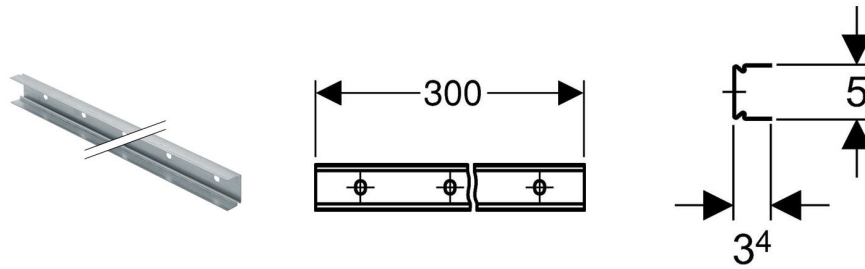

Geberit Duofix system rail set

**Application purpose**

- For construction of Duofix PreWall or partition wall
- For erecting room-high Duofix system wall
- Ideal for joisted floors

Characteristics

- Galvanised
- Fast installation of Geberit Duofix frames

Scope of delivery

- 2 U-rails
- Fastening material

Article

Article no.	PU1	PU4
111.878.00.1	1	80