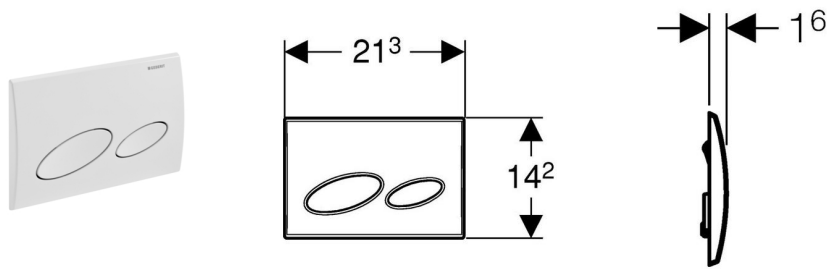

Geberit flush plate Kappa20 for dual flush, plastic

Application purpose

- For Geberit Kappa concealed cistern 15 cm (UP200)
- For top or front actuation
- For dual flush
- ☒ Not suitable for Geberit Sigma concealed cisterns 12 cm (UP320) and 8 cm (UP720)

Characteristics

- Sound-absorbing actuator rods, tool-free, fast adjustment

Technical data

Actuation force	< 20	N
Product material	Plastic	

Scope of delivery

- Actuator rods
- Distance rods
- Fastening material

Article

Article no.	Colour	PU2
115.228.10.1	bahama beige	10
115.228.11.1	white	10
115.228.21.1	gloss chrome	10
115.228.46.1	matt chrome	10
115.228.CG.1	manhattan	10
115.228.DK.1	edelweiss	10
115.228.DT.1	fine brass	10
115.228.DW.1	black RAL 9005	10
115.228.EP.1	pergamon	10
115.228.FB.1	agais	10
115.228.FR.1	star white	10
115.228.GM.1	satinox	10
115.228.KB.1	gloss chrome / structured chrome	10