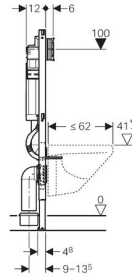

**Geberit Duofix frame for wall-hung WC, H112, with Sigma cistern 12 cm (UP320)**

**Application purpose**

- For installation of a wall-hung WC with bolt fixings set at 180 or 230 mm centres
- For installation in a room-height Duofix system wall in front of a solid or drywall construction
- For mounting in front of a solid or drywall construction
- For a screed of 0 - 200 mm (not in room height applications)
- For connecting Geberit AquaClean
- Any boarding must be fixed tight up against the face of the Duofix frame and screwed directly to the frame.