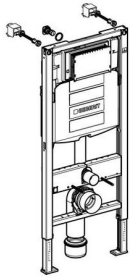

**Geberit Duofix frame for wall-hung WC, H112, with Sigma cistern 12 cm (UP320)**

**Application purpose**

- For installation of a wall-hung WC with bolt fixings set at 180 or 230 mm centres
- For installation in a room-height Duofix system wall in front of a solid or drywall construction
- For mounting in front of a solid or drywall construction
- For a screed of 0 - 200 mm (not in room height applications)
- For connecting Geberit AquaClean
- Any boarding must be fixed tight up against the face of the Duofix frame and screwed directly to the frame.