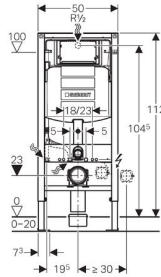

**Geberit Duofix frame for wall-hung WC, H112, with Sigma cistern 12 cm (UP320)**

**Application purpose**

- For installation of a wall-hung WC with bolt fixings set at 180 or 230 mm centres
- For installation in a room-height Duofix system wall in front of a solid or drywall construction
- For mounting in front of a solid or drywall construction
- For a screed of 0 - 200 mm (not in room height applications)
- For connecting Geberit AquaClean
- Any boarding must be fixed tight up against the face of the Duofix frame and screwed directly to the frame.

## Technical data

Flow pressure range	0.1-10	bar
Operating temperature water max.	25	°C
Flush volume small range	3-4	l
Flush volume factory setting	5.8 and 3	l