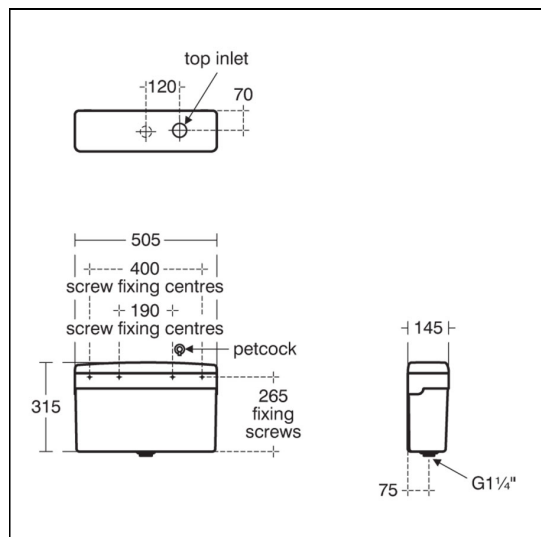

Conceala Plastic Auto Cistern, 13.6 Litres & Fittings

ILLUSTRATED

S1157 Conceala auto cistern 13.6 litre with cover auto syphon and petcock

ILLUSTRATED PRODUCT DETAILS

Weights

S1157 3.00 KG

Materials

S1157 Plastic

Finishes

S1157  Neutral / No Finish (67)

Capacity

S1157 13.6 litres

Standards

Cisterns to BS 1876

FEATURES