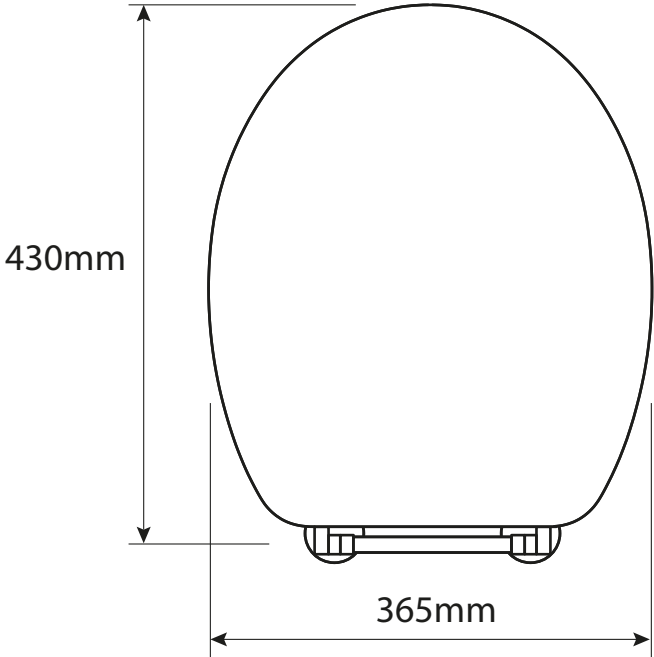

Overall Size

Max/Min Adjustment