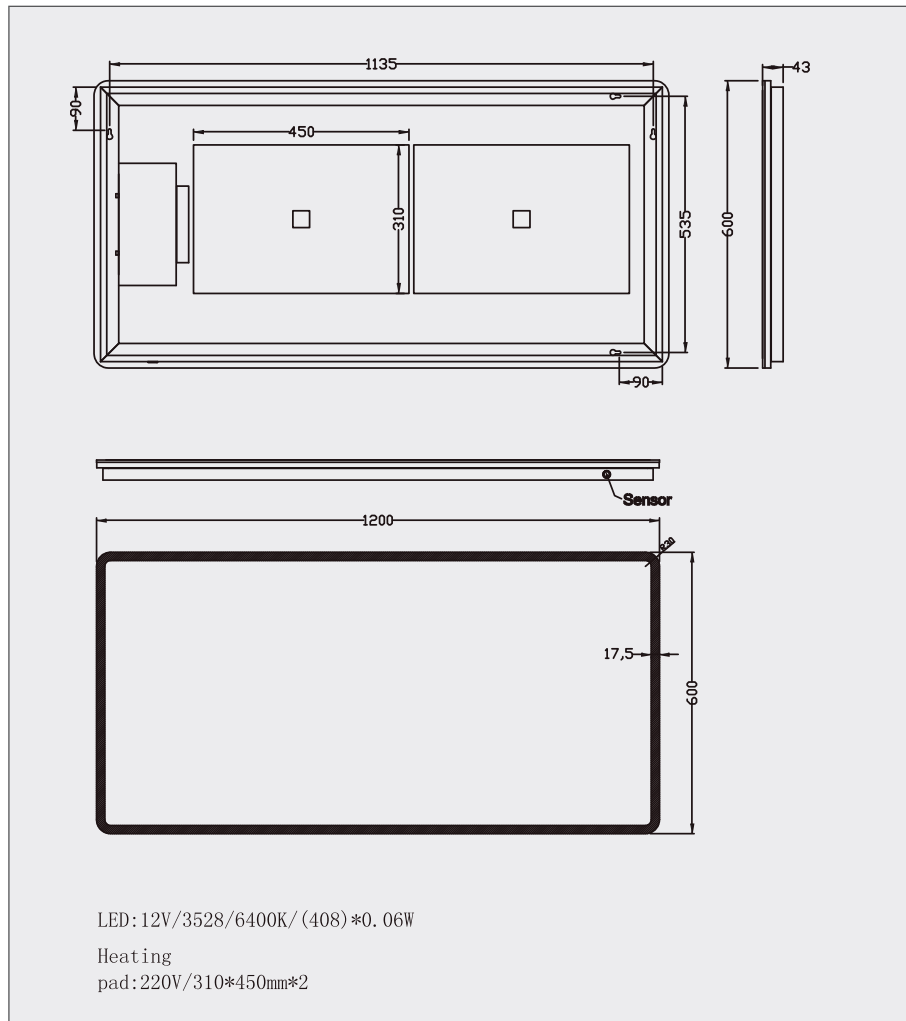

Linea Plus - 1200mm x 600mm

Linea Plus - 1200mm x 600mm

Code: 4LP126

Features

- Energy efficient one piece LED lighting strip
- Aesthetically softer design
- Heated demister pad
- Infrared on/off sensor

Landscape or Portrait Fitting