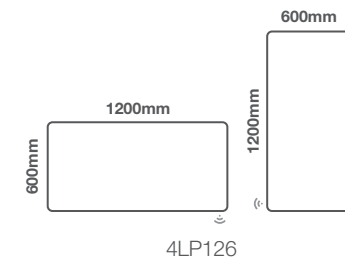

Linea Plus - 1200mm x 600mm

Linea Plus - 1200mm x 600mm

Code: 4LP126

Features

- Energy efficient one piece LED lighting strip
- Aesthetically softer design
- Heated demister pad
- Infrared on/off sensor

Landscape or Portrait Fitting