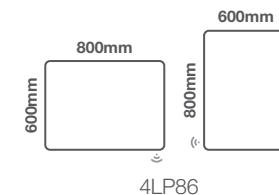

Linea Plus - 800mm x 600mm

Linea Plus - 800mm x 600mm

Code: 4LP86

Features

- Energy efficient one piece LED lighting strip
- Aesthetically softer design
- Heated demister pad
- Infrared on/off sensor

Landscape or Portrait Fitting