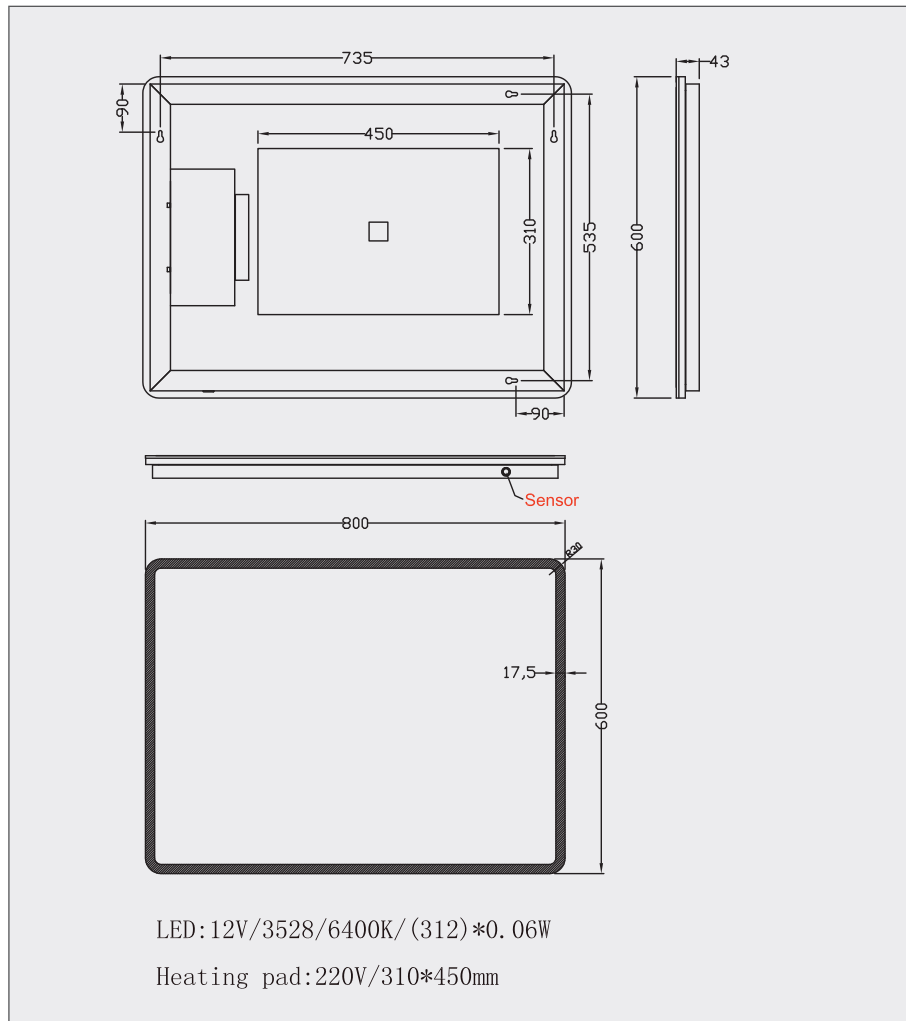

Linea Plus - 800mm x 600mm

Linea Plus - 800mm x 600mm

Code: 4LP86

Features

- Energy efficient one piece LED lighting strip
- Aesthetically softer design
- Heated demister pad
- Infrared on/off sensor

Landscape or Portrait Fitting